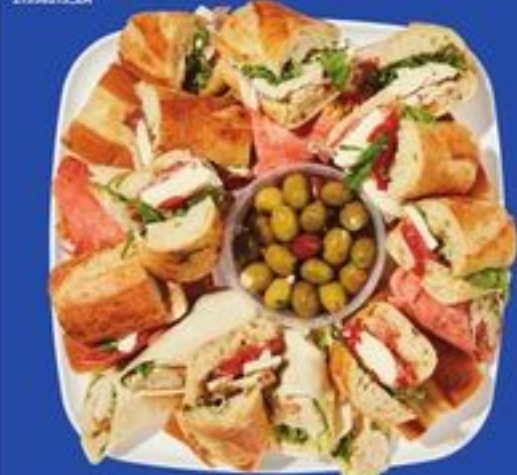

$60

THE ENTERTAINER

A MUST HAVE FOR ANY PARTY, IT OFFERS GUESTS A SELECTION OF OUR FAVOURITE SANDWICHES ON FRESH BAKED BAGUETTE, HAND ROLLED TORTILLA WRAPS AND FRESH SUB BUNS SERVES 8-10

21154833_EA