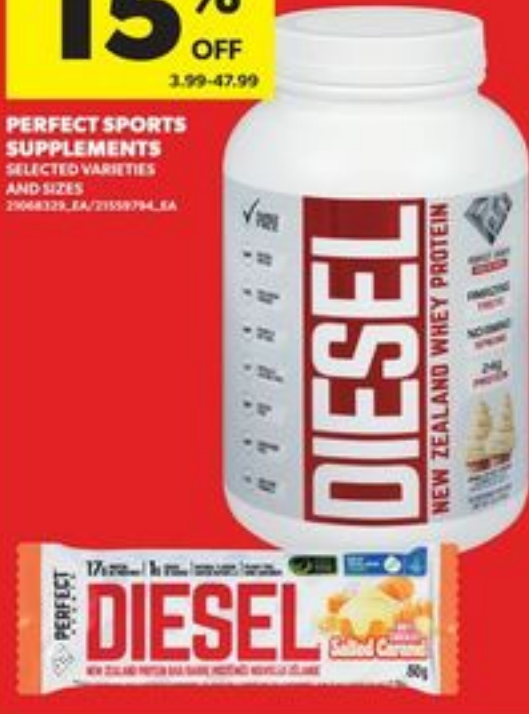

GET **3,000** pts
-\$3 Value

ONE A DAY MULTIVITAMINS OR FLINTSTONE'S CHILDREN'S VITAMINS
SELECTED VARIETIES AND SIZES
21294471_EA/21515376_EA

SAVE UP TO **15% OFF**
3.99-47.99

PERFECT SPORTS SUPPLEMENTS
SELECTED VARIETIES AND SIZES
21044329_EA/21558794_EA