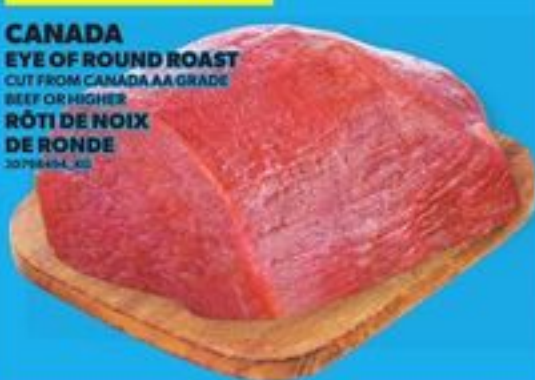

8⁹⁹
LB
19.82/KG

**CANADA
EYE OF ROUND ROAST**
CUT FROM CANADA AA GRADE
BEEF OR HIGHER
RÔTI DE NOIX
DE RONDE