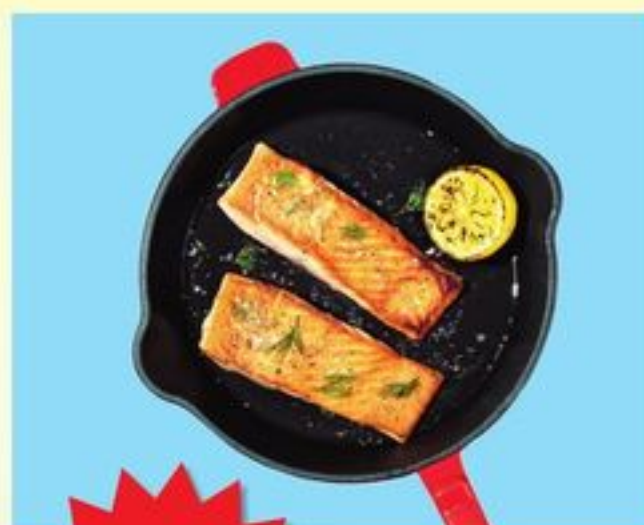

THE SUPER-EST MARKET

Wed. 11/13 - Tues. 11/19

THANKSGIVING DINNER

everything you need to feed up to 10 people

- ✓ Whole Turkey
- ✓ Poultry Seasoning
- ✓ Gravy Packet
- ✓ Chicken Broth
- ✓ Stuffing Mix
- ✓ Fresh Baby Carrots
- ✓ Peak Harvest Celery
- ✓ 3 lb. Yellow Onions
- ✓ Cut Green Beans
- ✓ Fried Onions
- ✓ Cream of Mushroom Soup
- ✓ 4 lb. Russet Potatoes
- ✓ Evaporated Milk
- ✓ Fresh Sweet Potatoes
- ✓ Mini Marshmallows
- ✓ Jellied Cranberry Sauce
- ✓ Hawaiian sweet rolls
- ✓ Mac & Cheese
- ✓ 100% Pure Pumpkin
- ✓ Graham Pie Crust
- ✓ Whipped Topping

all of this for under \$45*

BIG LIDL DEALS

39¢ /lb.

save 90¢ with myLidl Shady Brook Farms® frozen whole young turkey

99¢ /lb.

save 70¢ Butterball® frozen premium all natural young turkey

3.99 /pk. SAVE \$1.50 with myLidl blueberries, family pack

2.69 /pk. SAVE 99¢ with myLidl sweet yellow onion

99¢ /lb. SAVE 59¢ with myLidl Crimson Crisp apple tote

6.49 /lb. SAVE \$3.50 with myLidl Butcher's Specialty fresh beef skirt steak

19.99 ea. SAVE \$6.23 Fish Market fresh Chilean Atlantic salmon fillet portions, family size