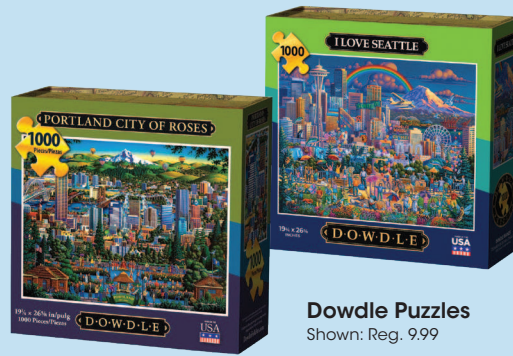

Masterpieces
Holiday Puzzles
Shown: Reg. 19.99

Dowdle Puzzles
Shown: Reg. 9.99