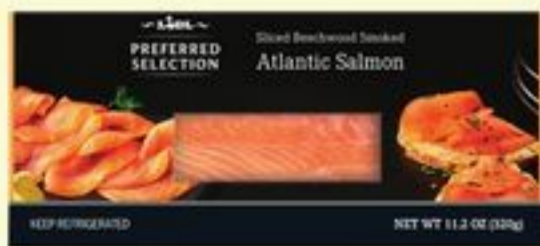

3⁴⁹ ea.

Lidl Preferred Selection candied orange slices
• 5.2 oz.
No. 206814

ENTERTAINING MADE EASY

Effortlessly add sophistication to your holiday table with Lidl Preferred Selection! Our assortment features premium products sourced from around the globe.

20% off

LIDL
PREFERRED SELECTION

THIS WEEK ONLY
20% off all Lidl Preferred Selection products*
*11/13 - 11/19

12⁹⁹ ea.
Lidl Preferred Selection sliced beechwood smoked Atlantic salmon
• 11.2 oz.
No. 201622