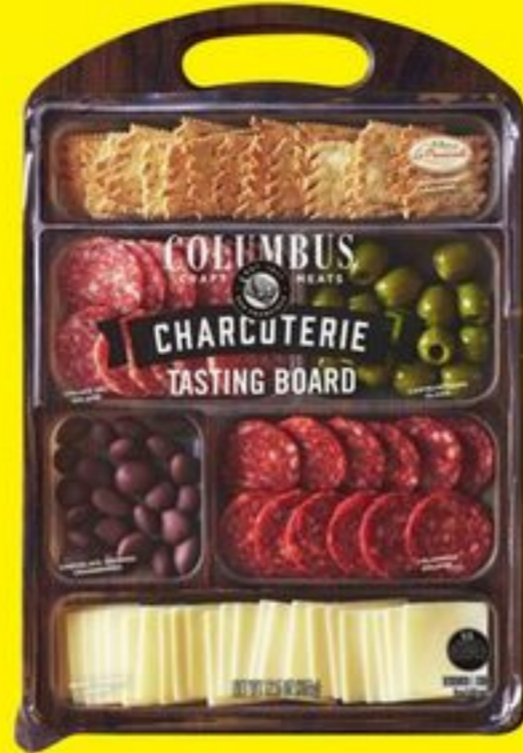

with myLidl
ultra strong paper bowls

• 25 ct.

No. 7006582

1⁴⁹
ea.

SAVE 60¢

with myLidl
premium everyday napkins

• 100 ct.

No. 214407

ENTERTAINING ESSENTIALS

knife and stand included

99⁹⁹ ea.

Noel® Serrano ham leg
• 1 ct.
No. 7129611

13⁹⁹ ea.

Columbus charcuterie tasting board
• 12.5 oz.
No. 7008407

2⁹⁹ ea.

Artikaas® Gouda starting at
• choose from smoked or vintage aged 18 months
• 6 oz.
No. 7150626 - 7150627