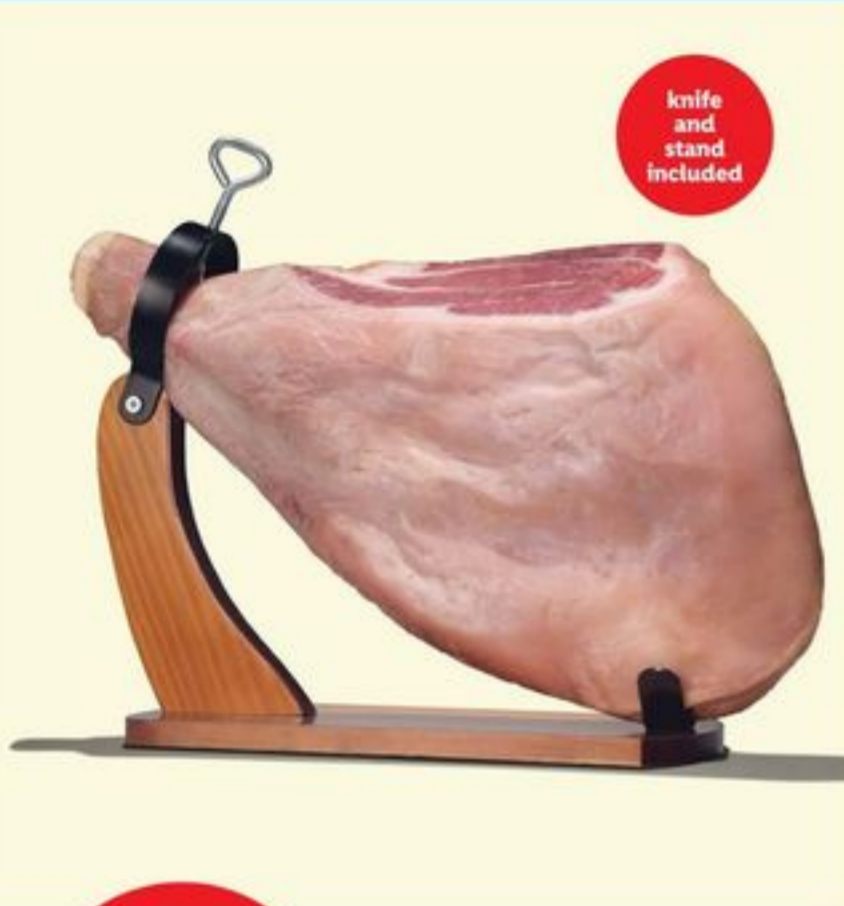

with myLidl
ultra strong paper bowls

• 25 ct.

No. 7006582

1⁴⁹
ea.

SAVE 60¢

with myLidl
premium everyday napkins

• 100 ct.

No. 214407

ENTERTAINING ESSENTIALS

knife and stand included

99⁹⁹ ea.

Noel® Serrano ham leg
• 1 ct.
No. 7129611

13⁹⁹ ea.

Columbus charcuterie tasting board
• 12.5 oz.
No. 7008407

2⁹⁹ ea.

Artikaas® Gouda starting at
• choose from smoked or vintage aged 18 months
• 6 oz.
No. 7150626 - 7150627