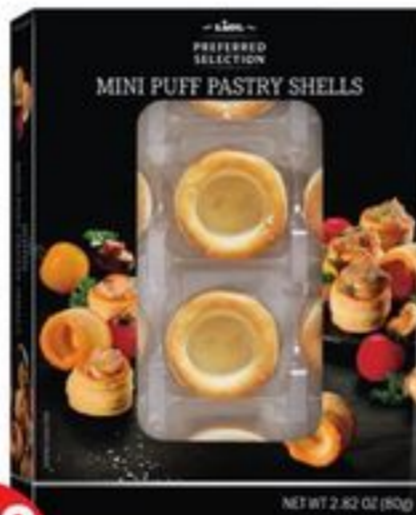

4²⁹ ea.

Kii Naturals™ artisan crisps
• choose from cranberry pumpkin seed or date and walnut
• 5.3 oz.
No. 7130333 - 7130334

5⁹⁹ ea.

Lidl Preferred Selection frozen breaded butterfly shrimp
• 12 oz.
No. 238720

10⁹⁹ ea.

Lidl Preferred Selection frozen Maryland style mini crab cakes
• 18 ct.
• 9 oz.
No. 7008464

1⁹⁹ ea.

Lidl Preferred Selection mini puff pastry shells
• 2.82 oz.
No. 212347

2⁴⁹ ea.

Couturier holiday goat cheese log
• choose from assorted varieties
• 4 oz.
No. 7142432