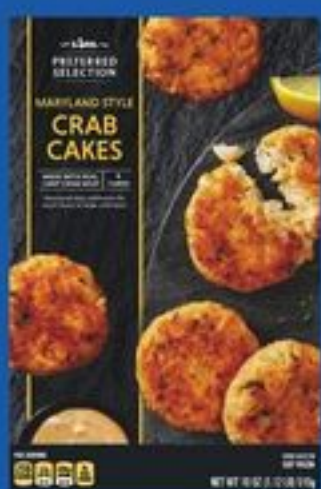

19.99
ea.

Lidl Preferred Selection frozen Maryland style crab cakes
• 6 ct.
• 18 oz.
No. 2108525