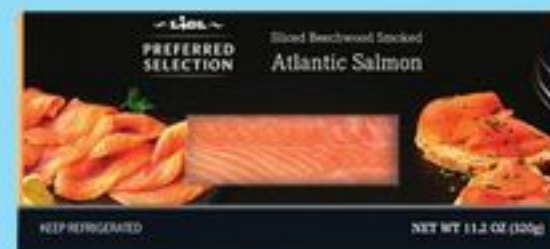

12.99
ea.

Lidl Preferred Selection sliced beechwood smoked Atlantic salmon
• 11.2 oz.
No. 2104262