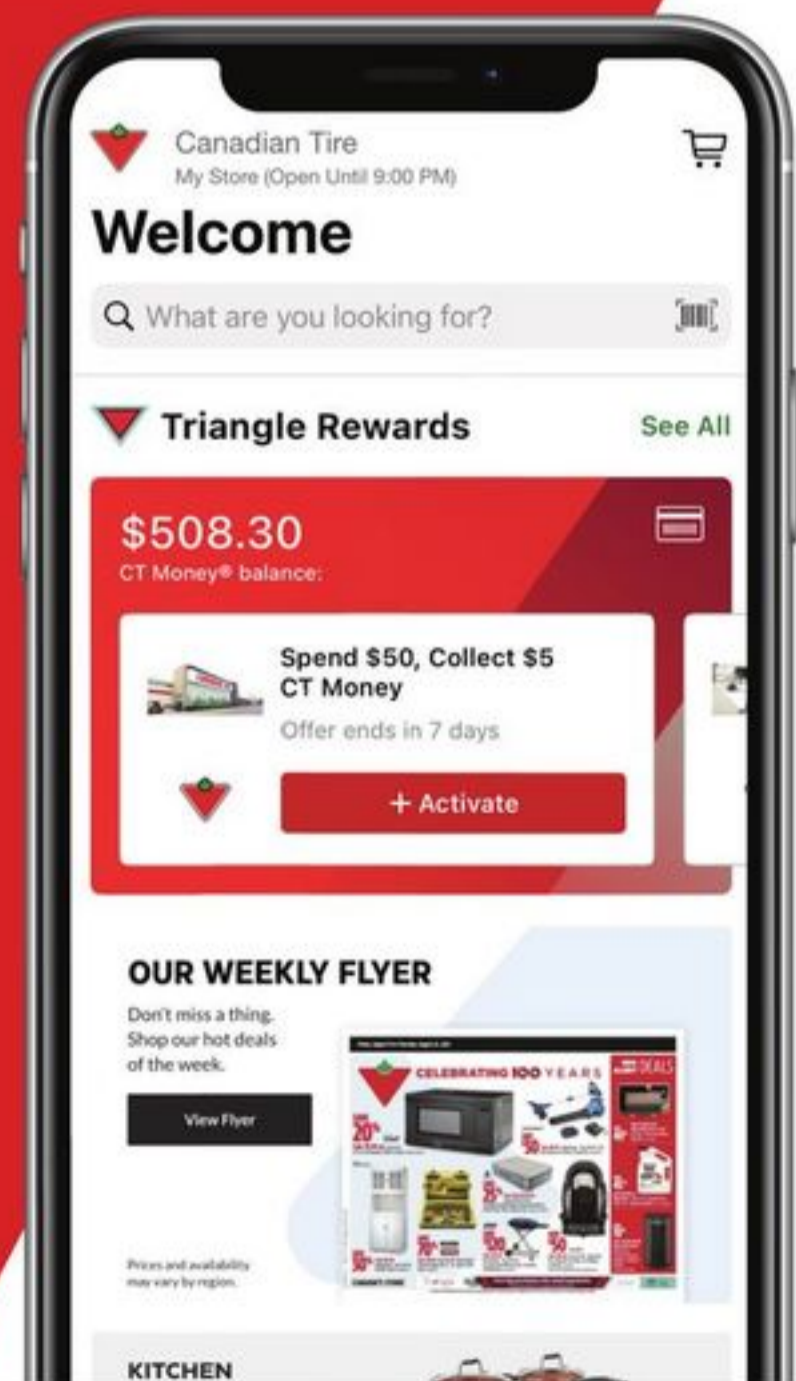

# Looking for the best deals?

Download the CT app for access to our digital flyer and to activate Triangle Rewards.

[Download Now](#)

**SHOP SMARTER**  
AT

**type A** **SAVE UP TO 45%**

**SAVE 30%**  
27.99  
Under-the-Bed Storage Tote. 142-9645-4. 64L