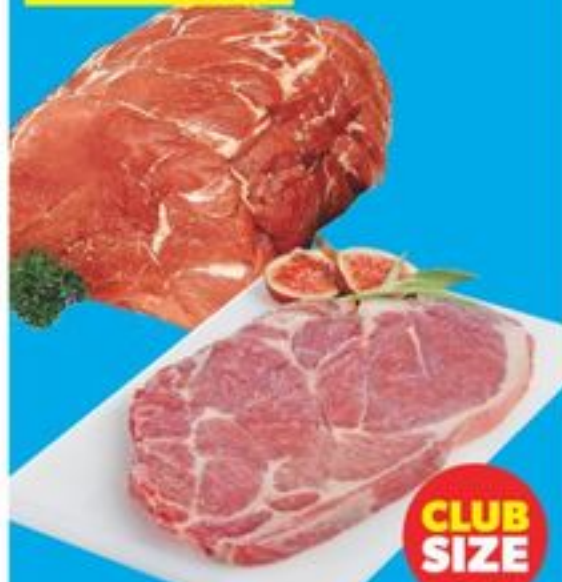

**CLUB
SIZE**

10⁹⁹
LB
24.23/KG

**PC[®] FREE FROM[®]
BONELESS, SKINLESS
CHICKEN BREAST**
FRESH
20021992_02

\$15

CHICKEN BREAST FILLET
BONELESS SKINLESS, FRESH, UP TO 925 G
2006943_04

8⁹⁹

**PC[®] FREE FROM[®]
BREAKFAST SAUSAGES**
SELECTED VARIETIES, 750 G
2006444_04

LIMIT 4
OVER LIMIT PAY
9.99 EA

4⁹⁹
LB
11.00/KG

**PC[®] FREE FROM[®] PORK
SHOULDER BLADE
STEAK OR ROAST**
20061907_02

**CLUB
SIZE**

11⁹⁹

**MARCANGELO
SKEWERS OR PC[®]
WORLD OF FLAVORS[®]
PORK LOIN ROAST**
SELECTED VARIETIES, 480-800 G
2006246_04/2006865_04