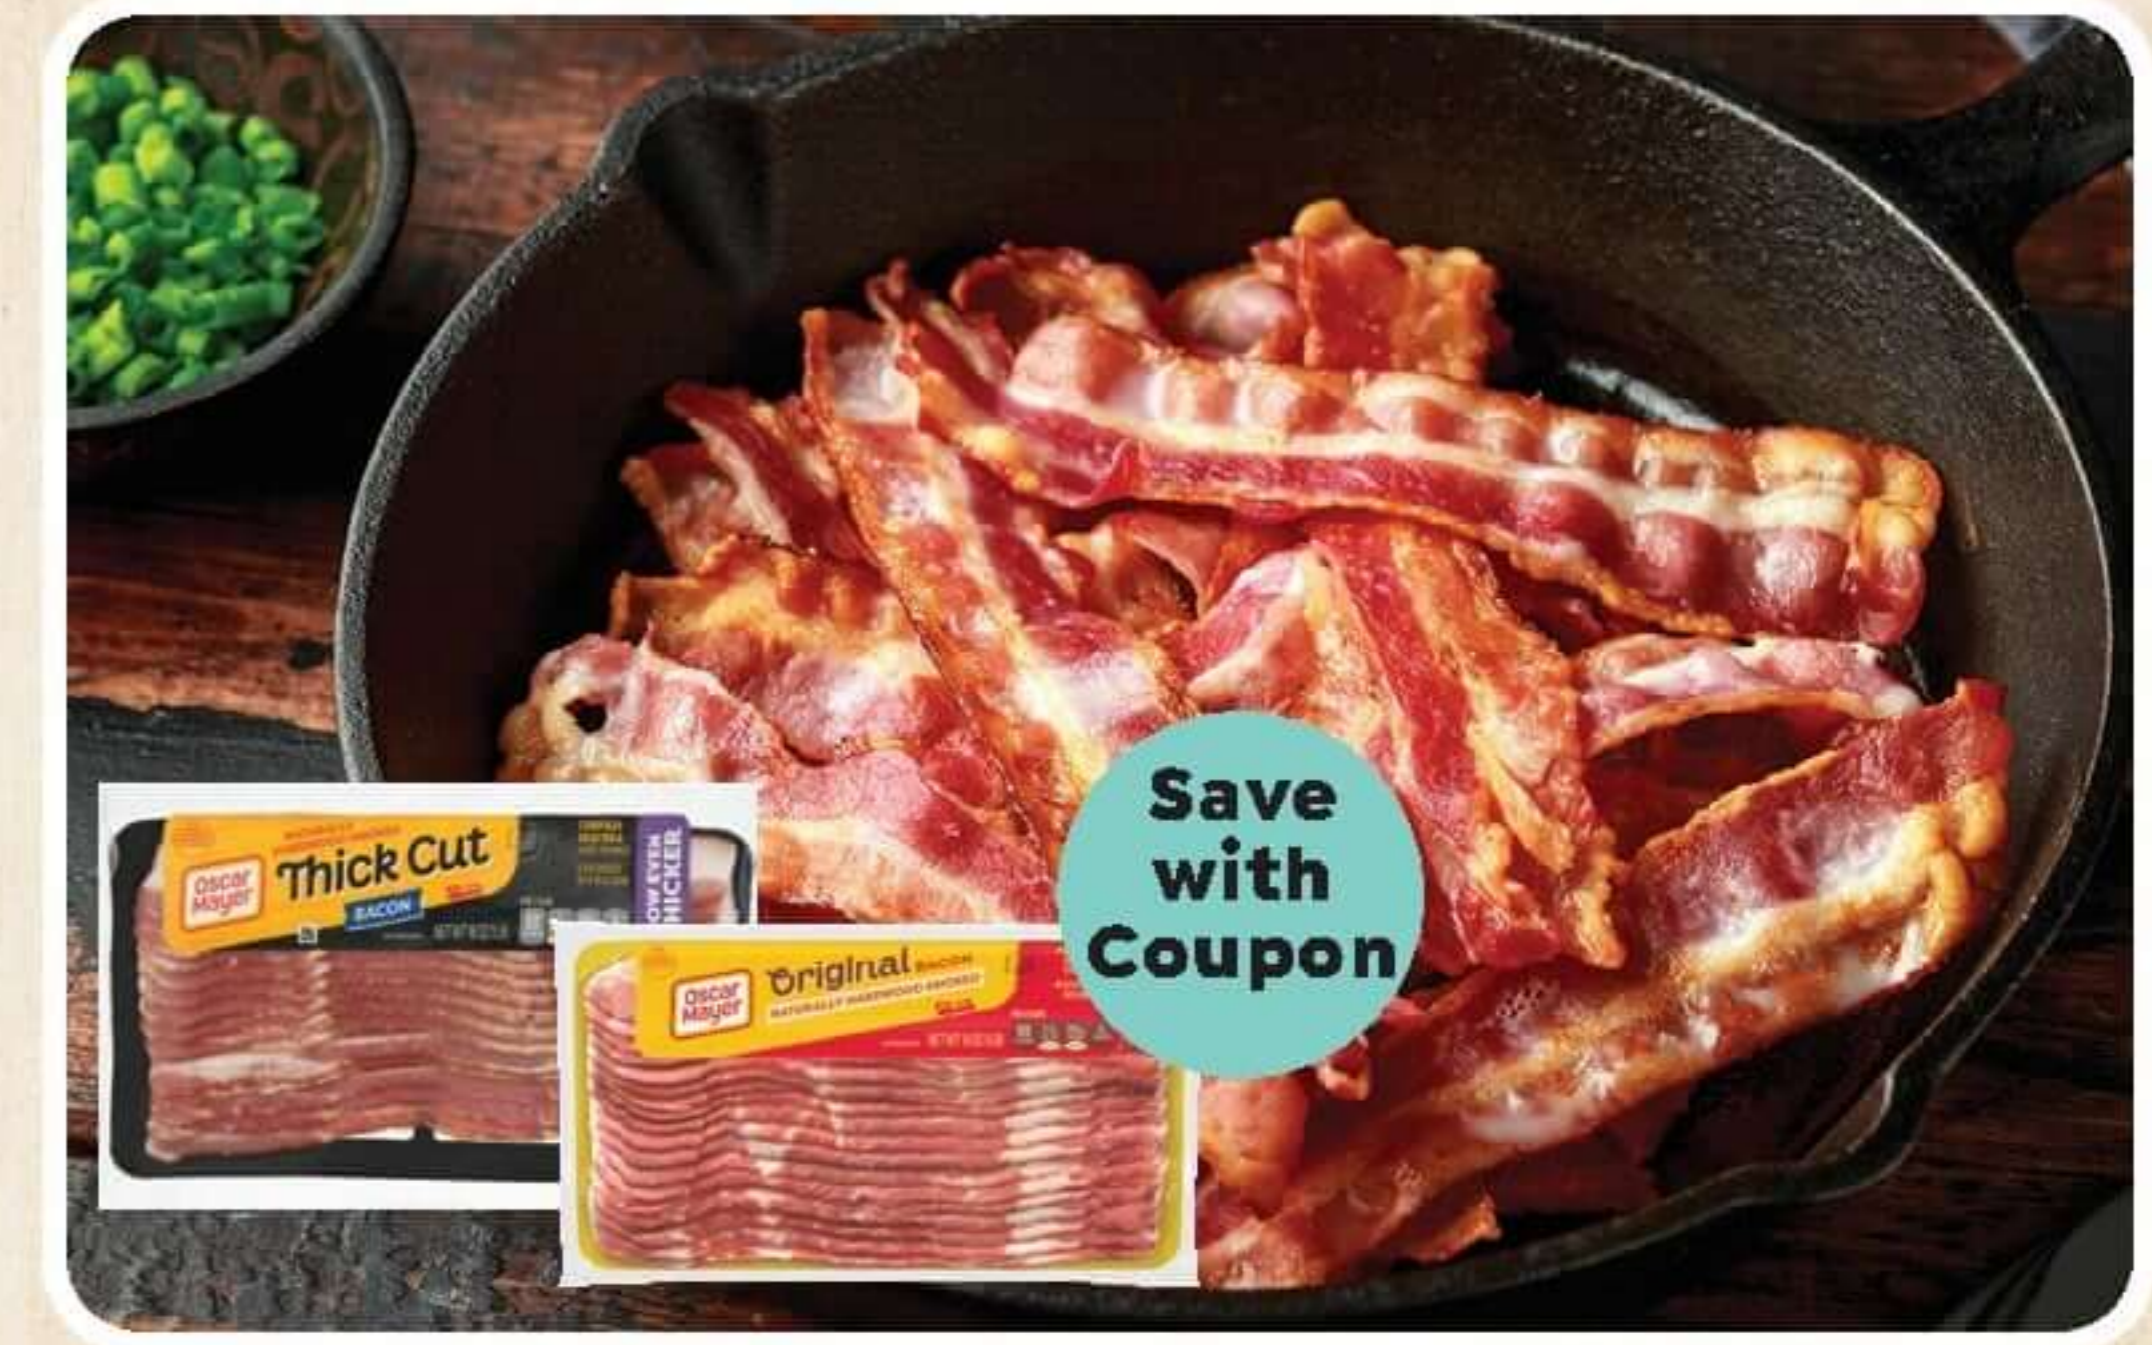

Oscar Mayer Sliced Bacon

12-16 oz pkg, Selected Varieties

2/$10 - 2

2/$8 After Coupon