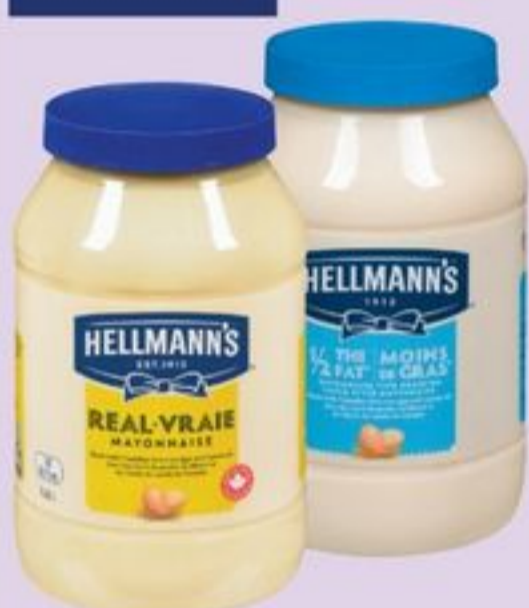

899

HELLMANN'S REAL MAYONNAISE 1.42 L 20173154001_EA/20173154002_EA