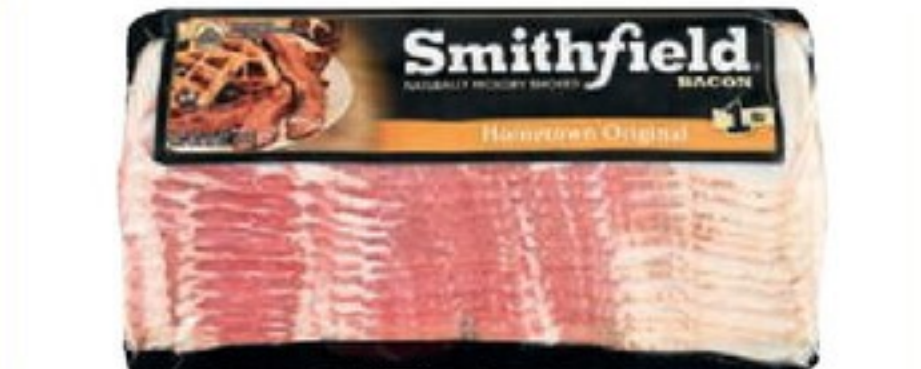

Smithfield CLUB CARD PRICE

Bacon
16 oz. Pkg.,
Original or
Thick Cut

$4.99