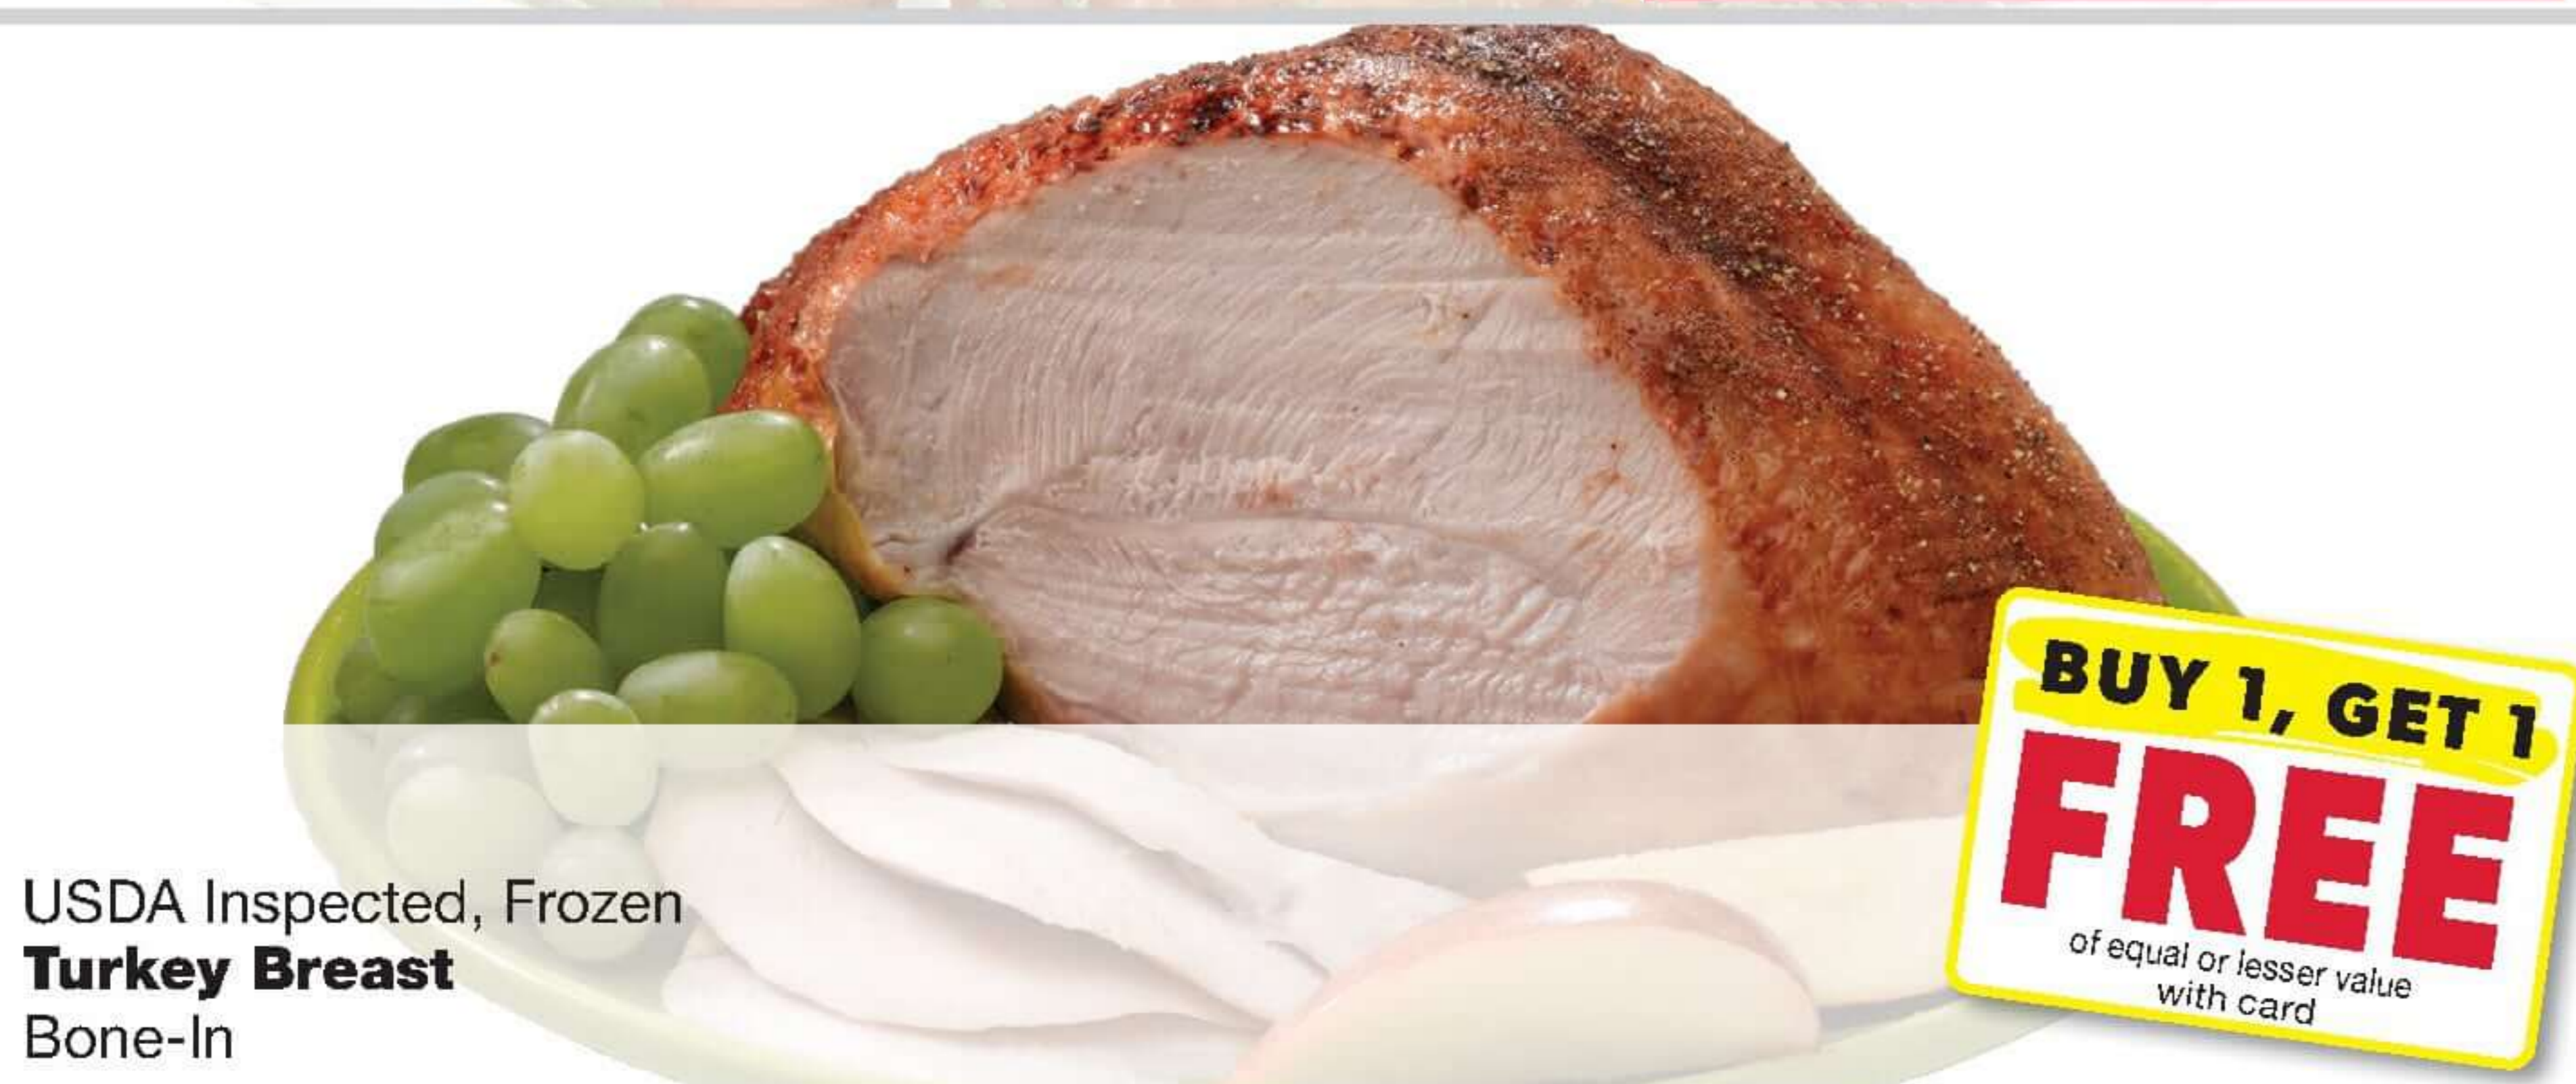

USDA Inspected, Frozen
Turkey Breast
Bone-In

BUY 1, GET 1 FREE
of equal or lesser value
with card