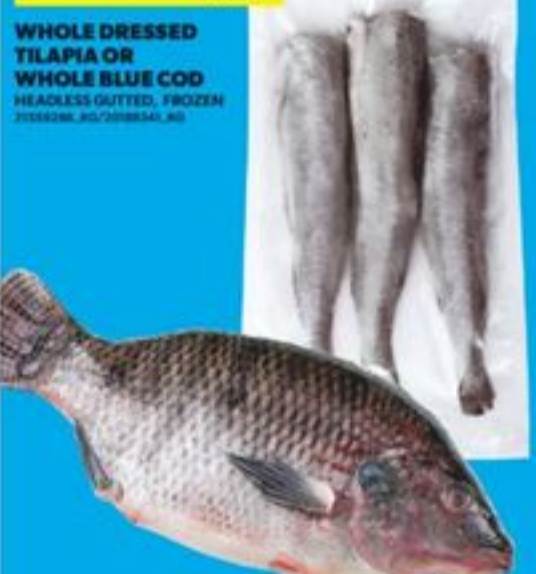

LIMIT 4
OVER LIMIT PAY
34.99 EA

**CLUB
SIZE**

\$3
LB
6.61/KG

**Blue Cod
Morue bleue**

**WHOLE DRESSED
TILAPIA OR
WHOLE BLUE COD**
HEADLESS GUTTED, FROZEN
20066206_02/2006344_02

SUPER FRESH

3.20
/100 G

PC[®] SERVICE SLICED
GENOVA SALAMI
SELECTED VARIETIES
200/107 EA