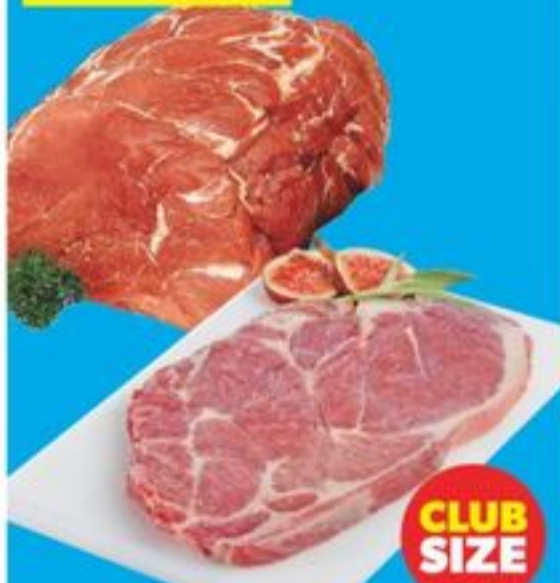

**CLUB
SIZE**

10⁹⁹
LB
24.23/KG

**PC[®] FREE FROM[®]
BONELESS, SKINLESS
CHICKEN BREAST**
FRESH
20021962_02

\$15

CHICKEN BREAST FILLET
BONELESS SKINLESS, FRESH, UP TO 925 G
2006943_04

8⁹⁹

**PC[®] FREE FROM[®]
BREAKFAST SAUSAGES**
SELECTED VARIETIES, 750 G
2006444_04

LIMIT 4
OVER LIMIT PAY
9.99 EA

4⁹⁹
LB
11.00/KG

**PC[®] FREE FROM[®] PORK
SHOULDER BLADE
STEAK OR ROAST**
20061907_02

**CLUB
SIZE**

11⁹⁹

**MARCANGELO
SKEWERS OR PC[®]
WORLD OF FLAVORS[®]
PORK LOIN ROAST**
SELECTED VARIETIES, 480-800 G
2006246_04/2006865_04