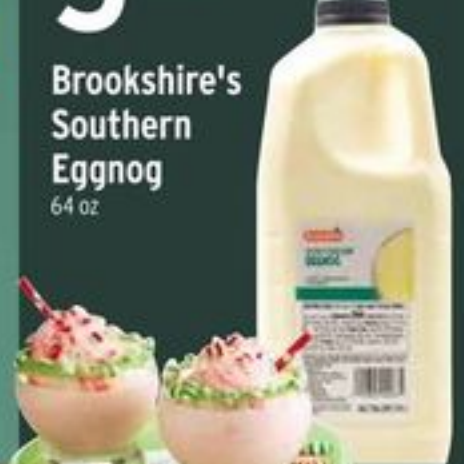

Häagen-Dazs Ice Cream  
Selected - 14 oz  
Max 5 Items Per Coupon  
In A Single Transaction

2/\$7

Nestlé Coffee Mate Creamer  
32 oz

2/\$5

Brookshire's Half & Half Or Whipping Cream  
Half & Half - 32 oz  
Or Whipping Cream - 16 oz

5.49

Brookshire's Southern Eggnog  
64 oz

2/\$6

Kraft Snacking Sticks, String Cheese Or Cracker Cuts Or Cracker Barrel Chunk Cheese  
7-12 oz

2/\$5

Borden Singles Or Grilled Cheese Melts  
16 Ct

7.99

Cracker Barrel Cracker Cuts Party Tray  
16 oz