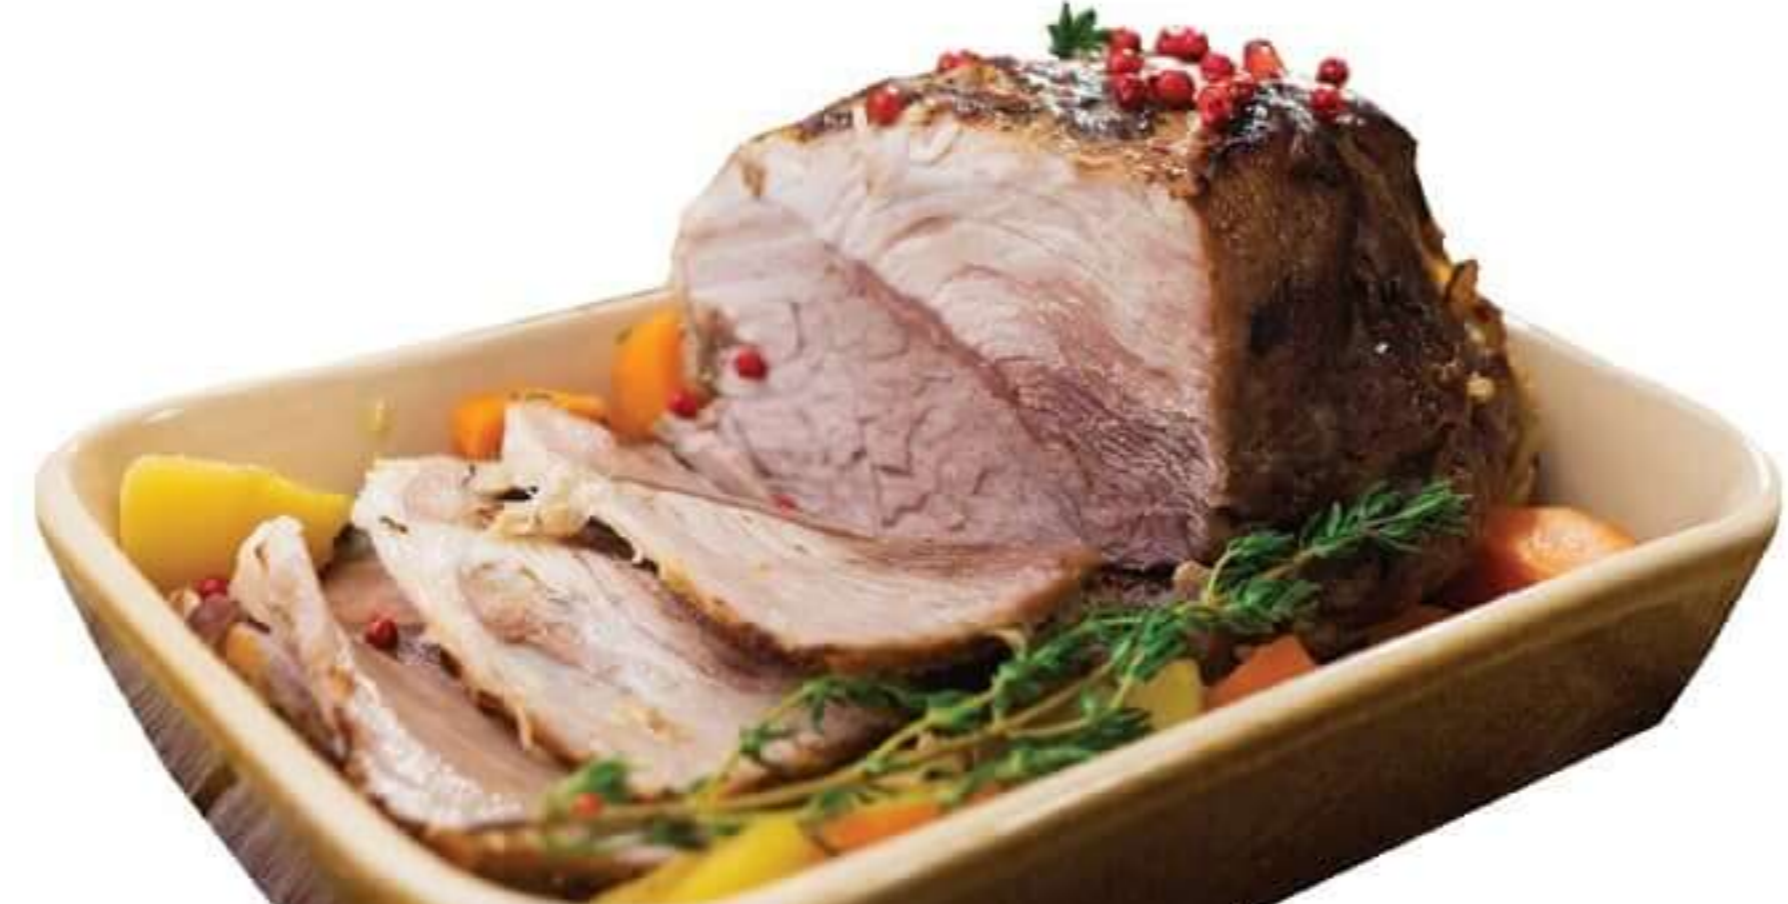

**Fresh 80% Lean Ground Beef**  
USDA Inspected, Family Pack **3.49**  
lb

**Half or Whole Trimmed Beef Tenderloins**  
USDA Inspected **10.99**  
lb

**Boneless Sirloin Pork Roast**  
USDA Inspected, Tender and Juicy **1.99**  
lb