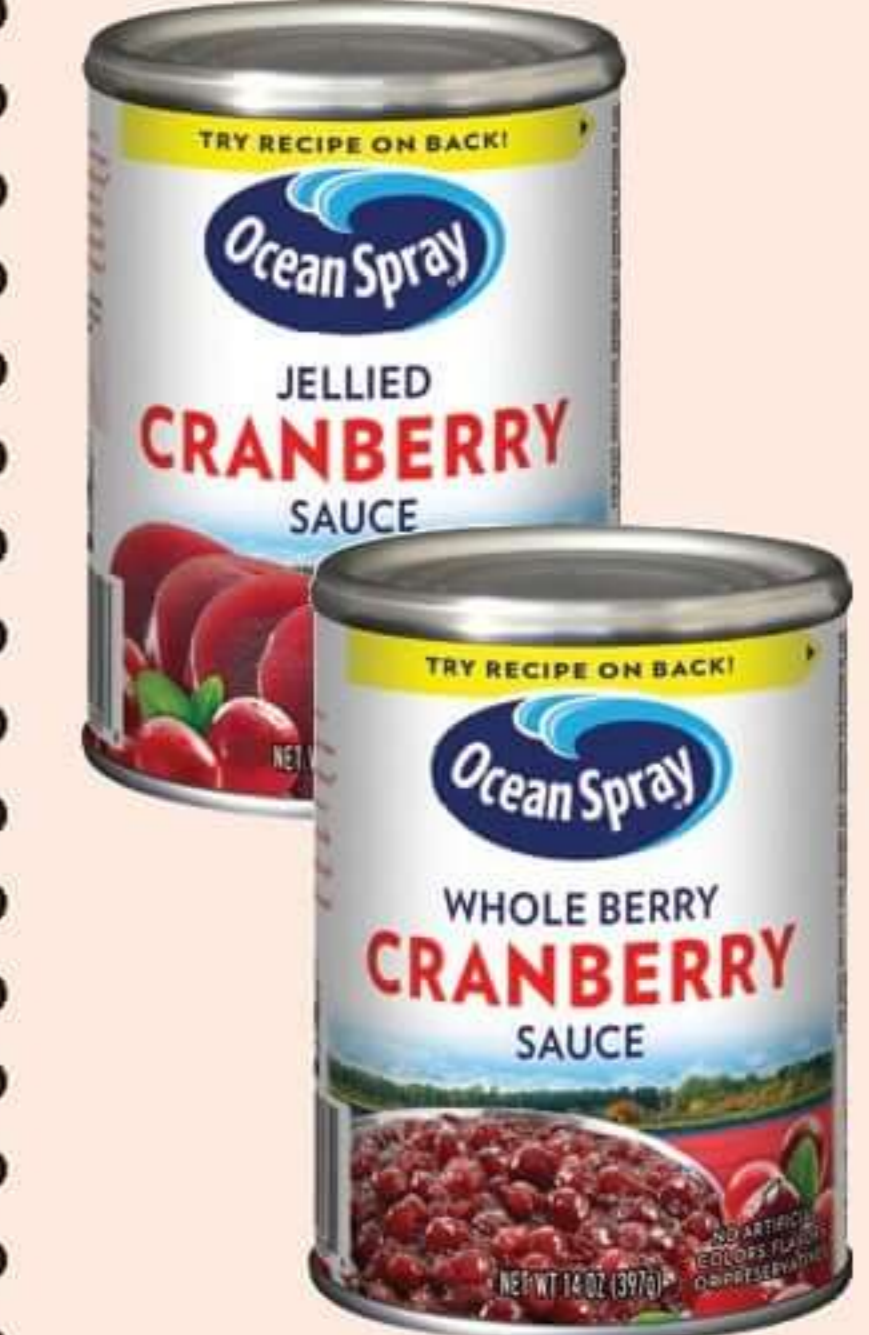

1⁸⁹

**Ocean Spray
Cranberry Sauce**
14 oz can,
Jellied or Whole