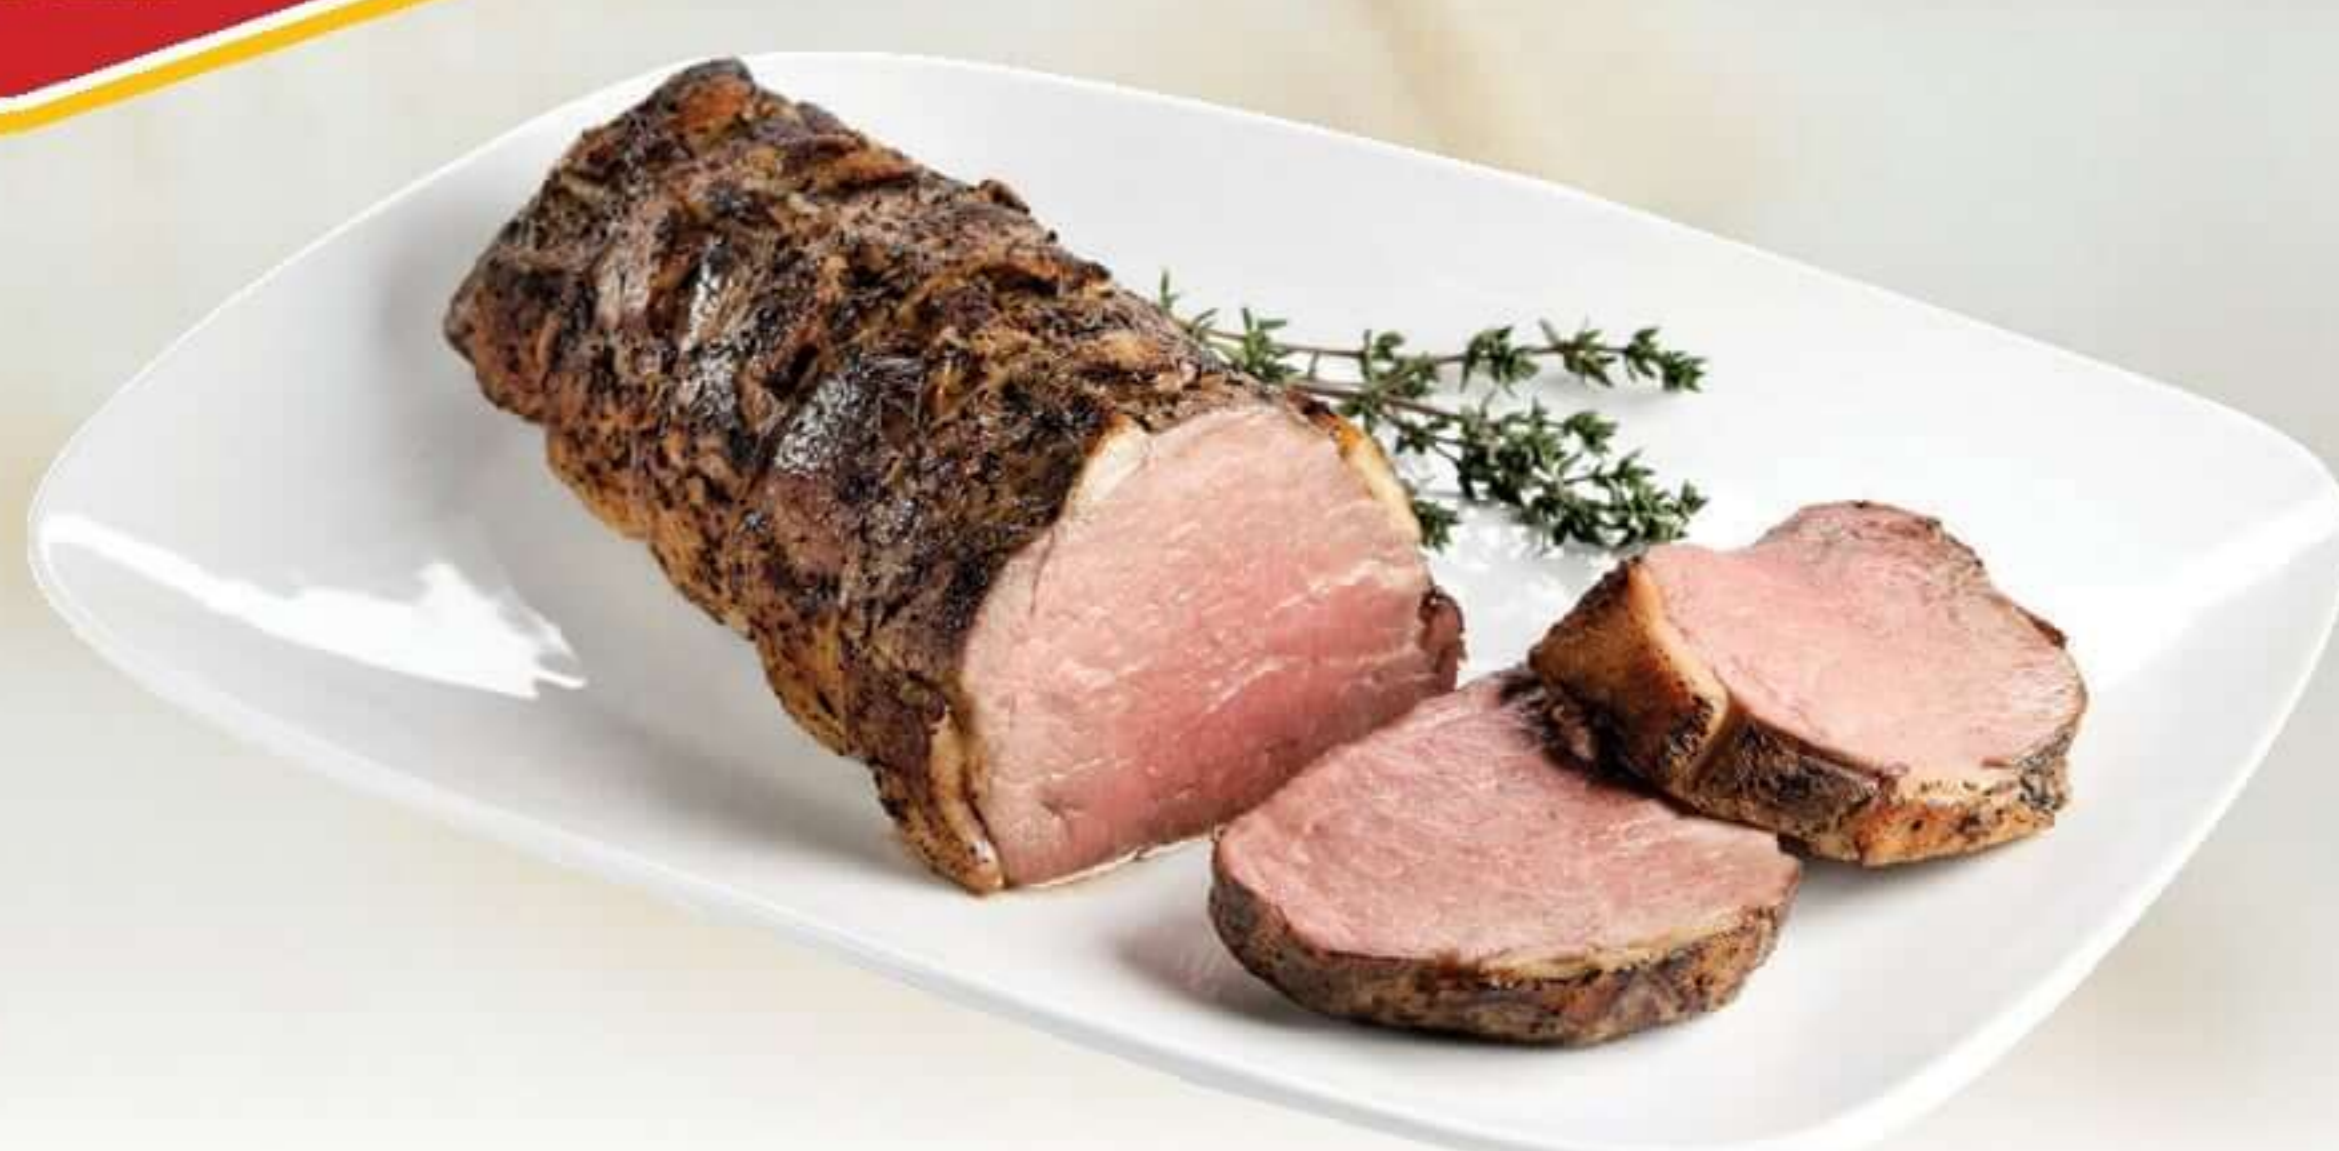

**Fresh 80% Lean Ground Beef**  
USDA Inspected, Family Pack **3.49**  
lb

**Half or Whole Trimmed Beef Tenderloins**  
USDA Inspected **10.99**  
lb

**Boneless Sirloin Pork Roast**  
USDA Inspected, Tender and Juicy **1.99**  
lb