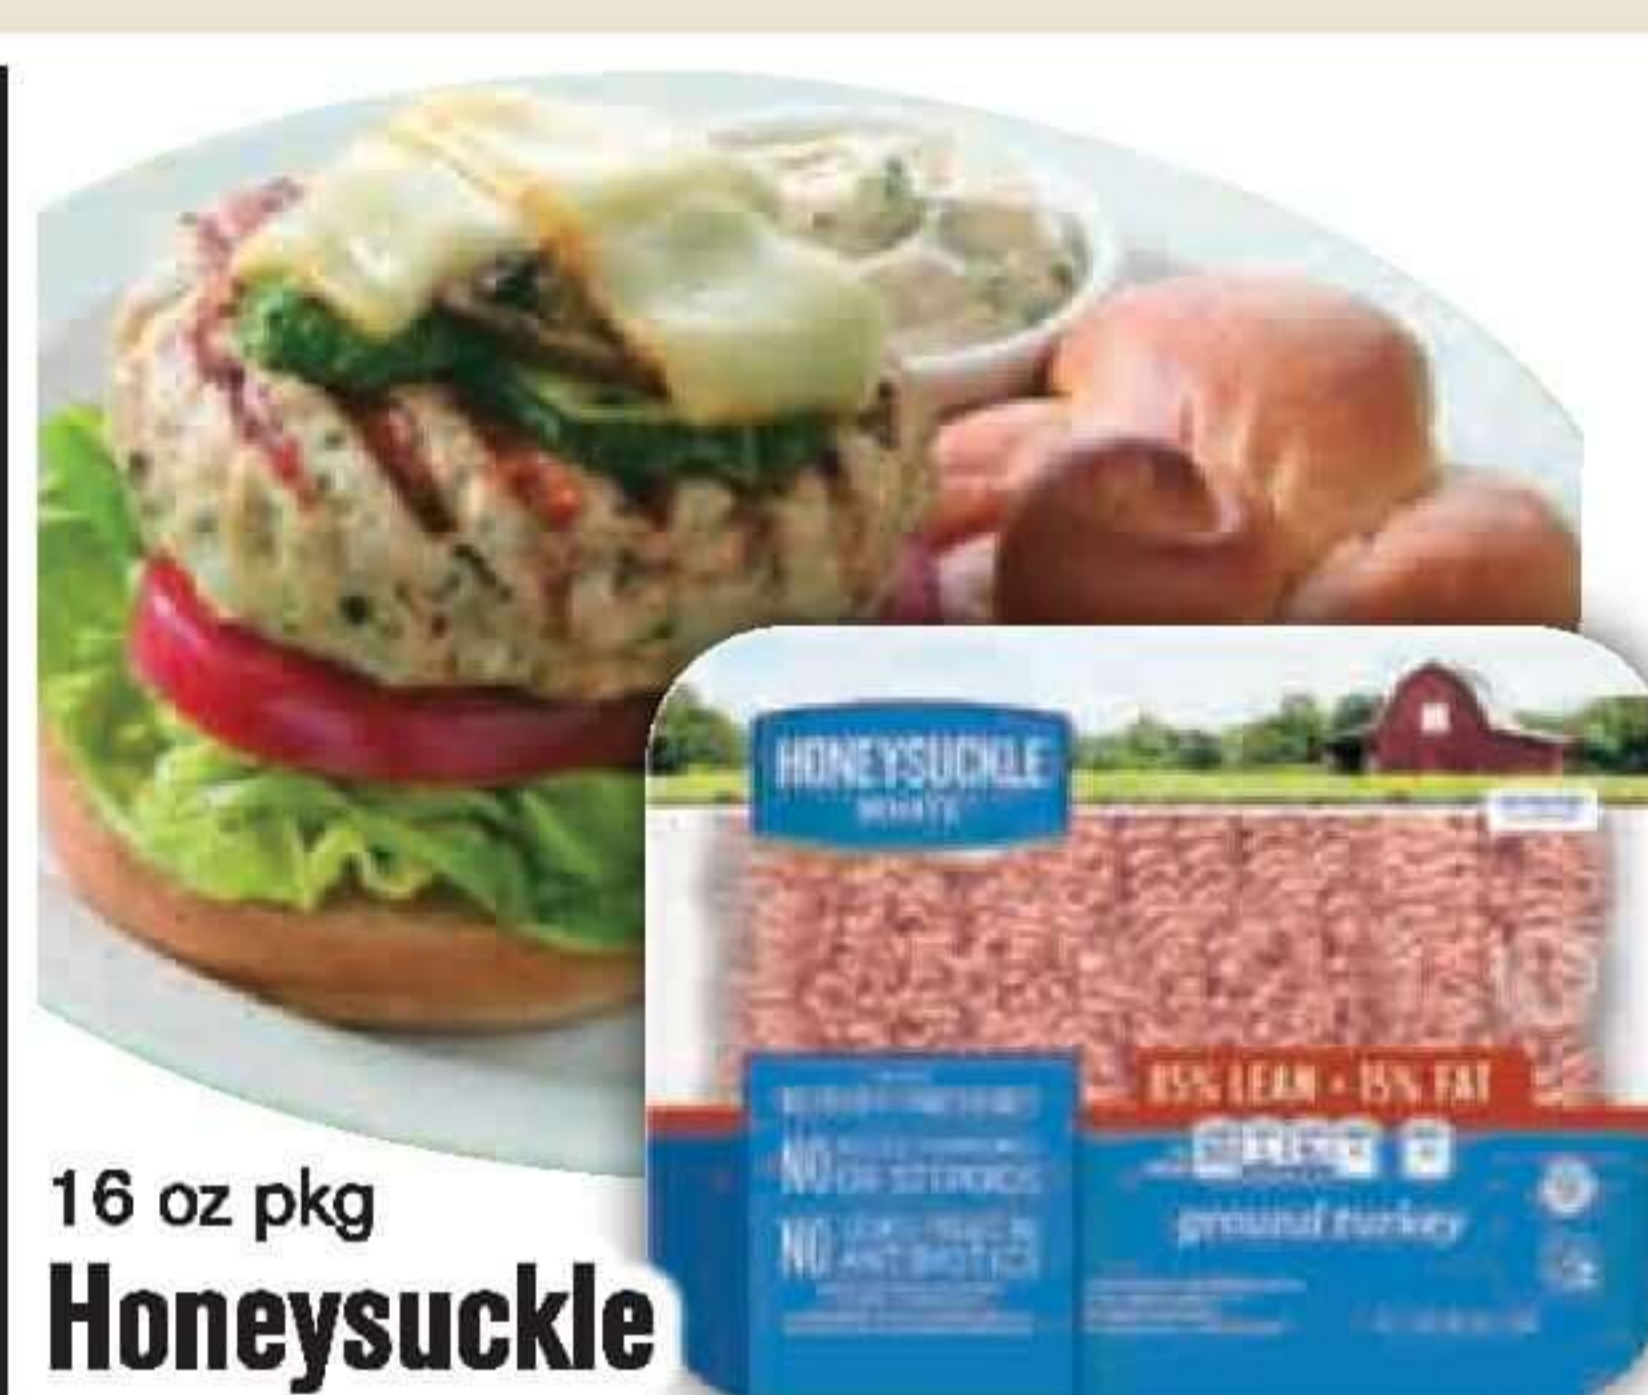

16 oz pkg
Honeysuckle
White
85% Lean
Ground Turkey

4.99 ea