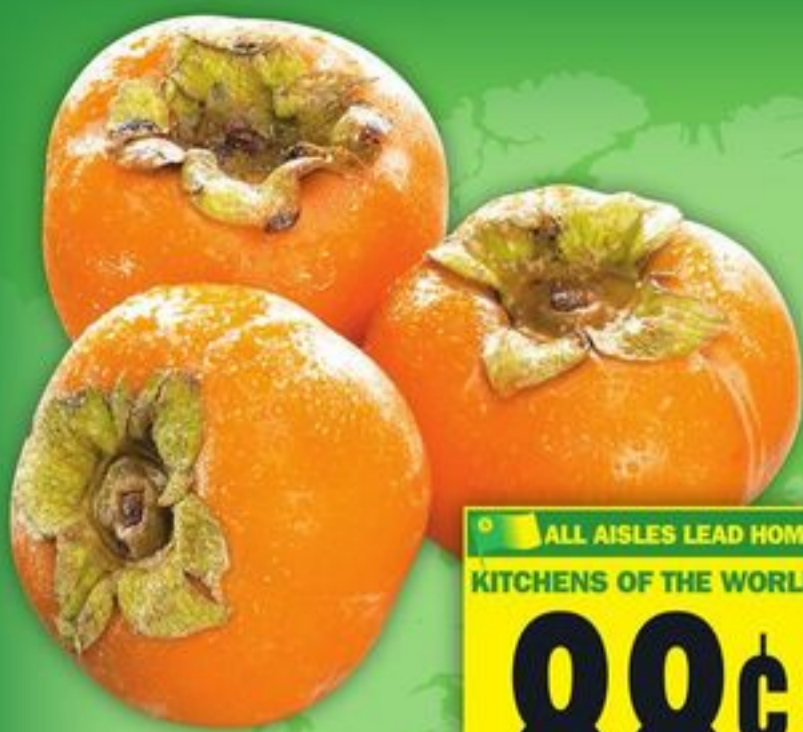

ALL AISLES LEAD HOME KITCHENS OF THE WORLD

FUYU
PERSIMMONS
PRODUCT OF U.S.A.

ALL AISLES LEAD HOME
KITCHENS OF THE WORLD
88¢
EACH