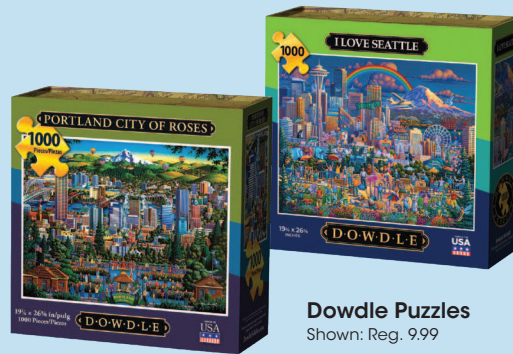

Masterpieces
Holiday Puzzles
Shown: Reg. 19.99

Dowdle Puzzles
Shown: Reg. 9.99