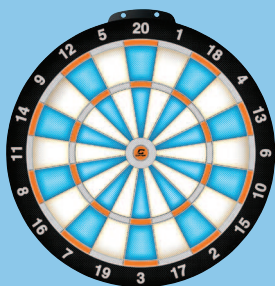

**BUY 1, GET 1
FREE**

With Card

Toy Advent Calendars

Excludes Lego.
Shown: Reg. 29.99-49.99

**Lego
BUY 1, GET 1
40% OFF**

With Card
Shown: Reg. 9.99-15.99

**Indoor Games BUY 1, GET 1
FREE**
With Card

**Novelty Toys
BUY 1, GET 1
FREE**
With Card
Shown:
Reg. 6.99-9.99