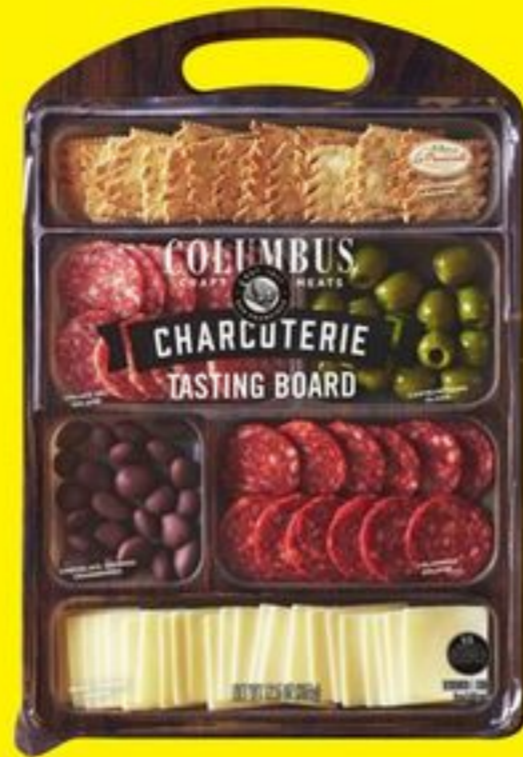

• 25 ct.
No. 7006582

1⁴⁹
ea.

SAVE 70¢
with myLidl
premium everyday napkins

• 100 ct.
No. 214407

ENTERTAINING ESSENTIALS

knife and stand included

99⁹⁹ ea.

Noel® Serrano ham leg
• 1 ct.
No. 7129611

13⁹⁹ ea.

Columbus charcuterie tasting board
• 12.5 oz.
No. 7008407

2⁹⁹ ea.

Artikaas® Gouda starting at
• choose from smoked or vintage aged 18 months
• 6 oz.
No. 7150626 - 7150627

10⁹⁹ ea.

SAVE \$4.34
Lidl Preferred Selection jamon serrano dry cured ham, family pack
• 8 oz.
No. 231348