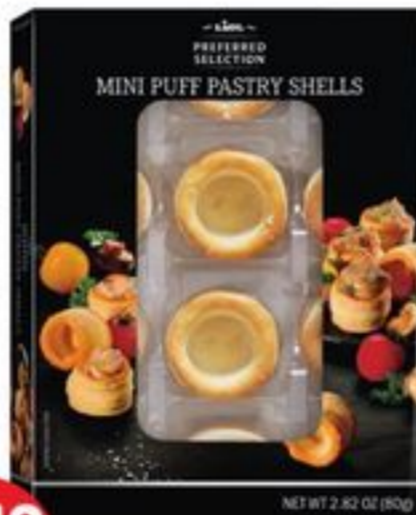

13⁹⁹ ea.

Columbus charcuterie tasting board
• 12.5 oz.
No. 7008407

2⁹⁹ ea.

Artikaas® Gouda starting at
• choose from smoked or vintage aged 18 months
• 6 oz.
No. 7150626 - 7150627

10⁹⁹ ea.

SAVE \$4.34
Lidl Preferred Selection jamon serrano dry cured ham, family pack
• 8 oz.
No. 231348

4⁹⁹ ea.

Principe™ prosciutto di San Daniele DOP
• 3 oz.
No. 7136579

5⁹⁹ ea.

Lidl Preferred Selection chorizo Español
• 4 oz.
No. 7000448

4²⁹ ea.

Kii Naturals™ artisan crisps
• choose from cranberry pumpkin seed or date and walnut
• 5.3 oz.
No. 7130333 - 7130334

6⁹⁹ ea.

Lidl Preferred Selection frozen breaded butterfly shrimp
• 12 oz.
No. 238720

12⁹⁹ ea.

Lidl Preferred Selection frozen Maryland style mini crab cakes
• 18 ct.
• 9 oz.
No. 7008464

2⁴⁹ ea.

Lidl Preferred Selection mini puff pastry shells
• 2.82 oz.
No. 212347