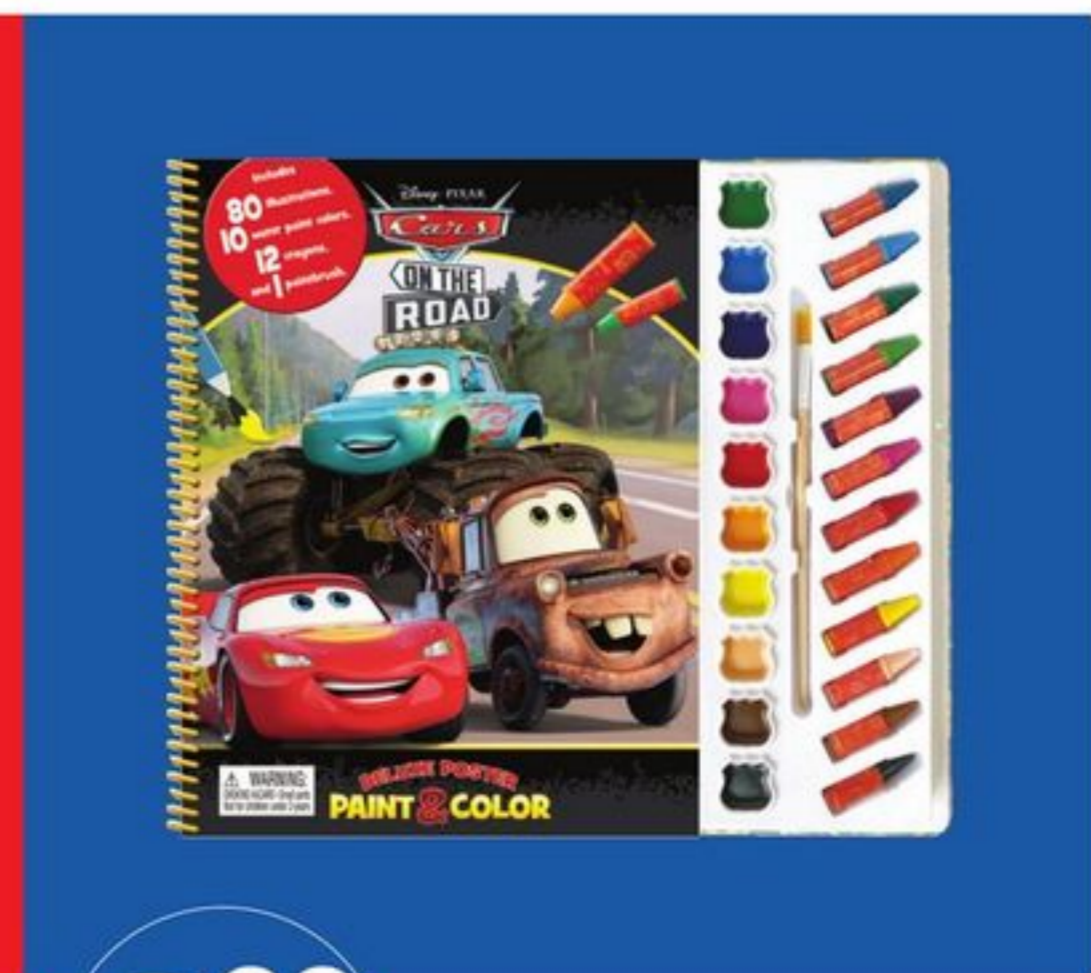

9⁹⁹
ea.

deluxe poster paint book
No. 500686