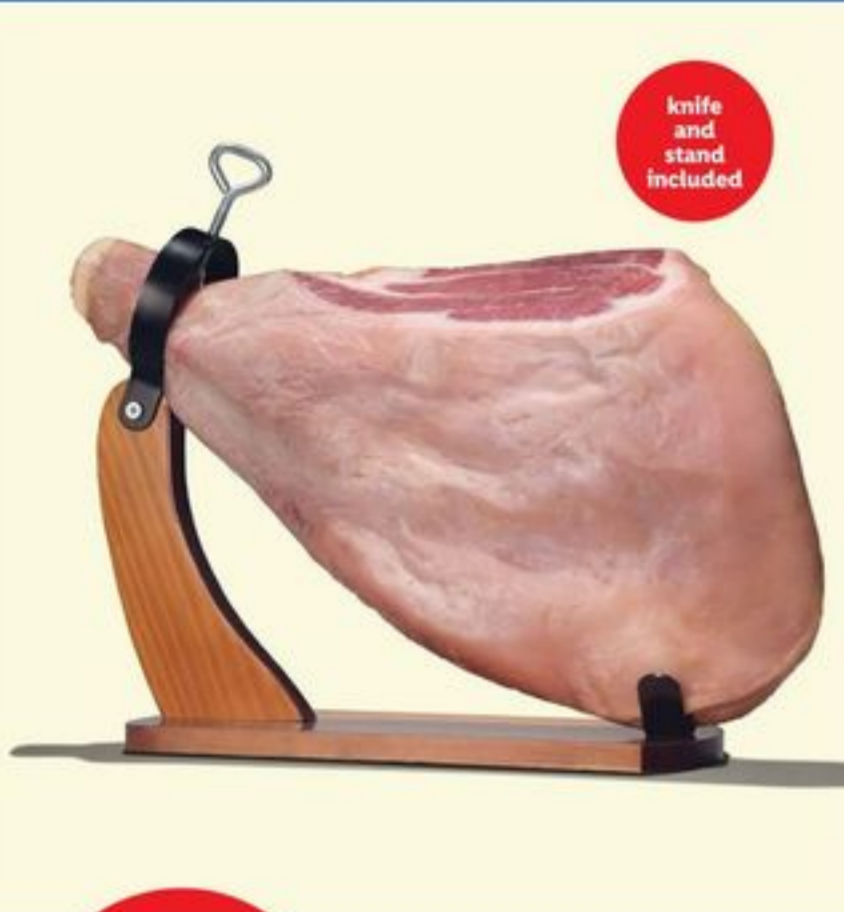

2⁴⁹
ea.

Swanson® chicken broth/stock

starting at
• choose from chicken stock or Natural Goodness® chicken broth
• 32 oz.
No. 267576 - 267573

2⁷⁹
ea.

Idahoan® mashed potatoes, family size

• choose from assorted varieties
No. 7009142

• 25 ct.
No. 7006582

1⁴⁹
ea.

SAVE 70¢
with myLidl
premium everyday napkins

• 100 ct.
No. 214407

ENTERTAINING ESSENTIALS

knife and stand included

99⁹⁹ ea.

Noel® Serrano ham leg
• 1 ct.
No. 7129611