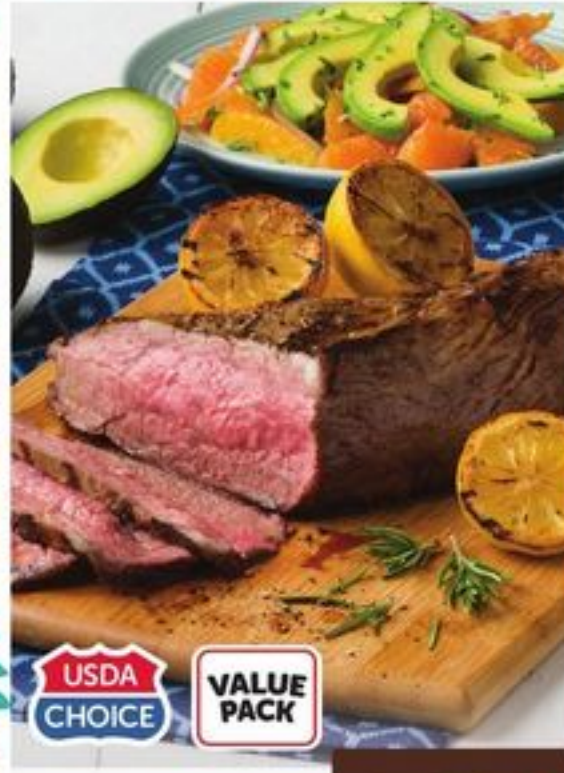

Freshly Made Ahi Poke
Previously Frozen Tuna.

7⁹⁹ lb
Member Price

USDA Choice Boneless Beef Tri Tip Roast
Untrimmed Twin Pack.

5⁹⁹ lb
Member Price