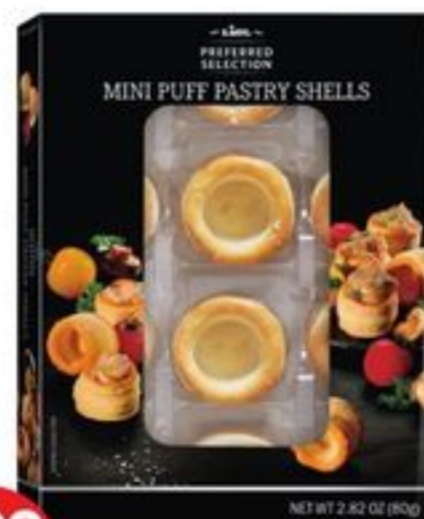

Columbus charcuterie tasting board
• 12.5 oz.
No. 7008407

2⁹⁹ ea.

Artikaas® Gouda starting at
• choose from smoked or vintage aged 18 months
• 6 oz.
No. 7150626 - 7150627

9⁹⁹ ea.

SAVE \$3.32
Lidl Preferred Selection jamón serrano dry cured ham, family pack
• 8 oz.
No. 231348

4⁹⁹ ea.

Principe™ prosciutto di San Daniele DOP
• 3 oz.
No. 7136579

4⁹⁹ ea.

Lidl Preferred Selection chorizo Español
• 4 oz.
No. 7000448

4²⁹ ea.

Kii Naturals™ artisan crisps
• choose from cranberry pumpkin seed or date and walnut
• 5.3 oz.
No. 7130333 - 7130334

5⁹⁹ ea.

Lidl Preferred Selection frozen breaded butterfly shrimp
• 12 oz.
No. 238720

10⁹⁹ ea.

Lidl Preferred Selection frozen Maryland style mini crab cakes
• 18 ct.
• 9 oz.
No. 7008464

1⁹⁹ ea.

Lidl Preferred Selection mini puff pastry shells
• 2.82 oz.
No. 212347