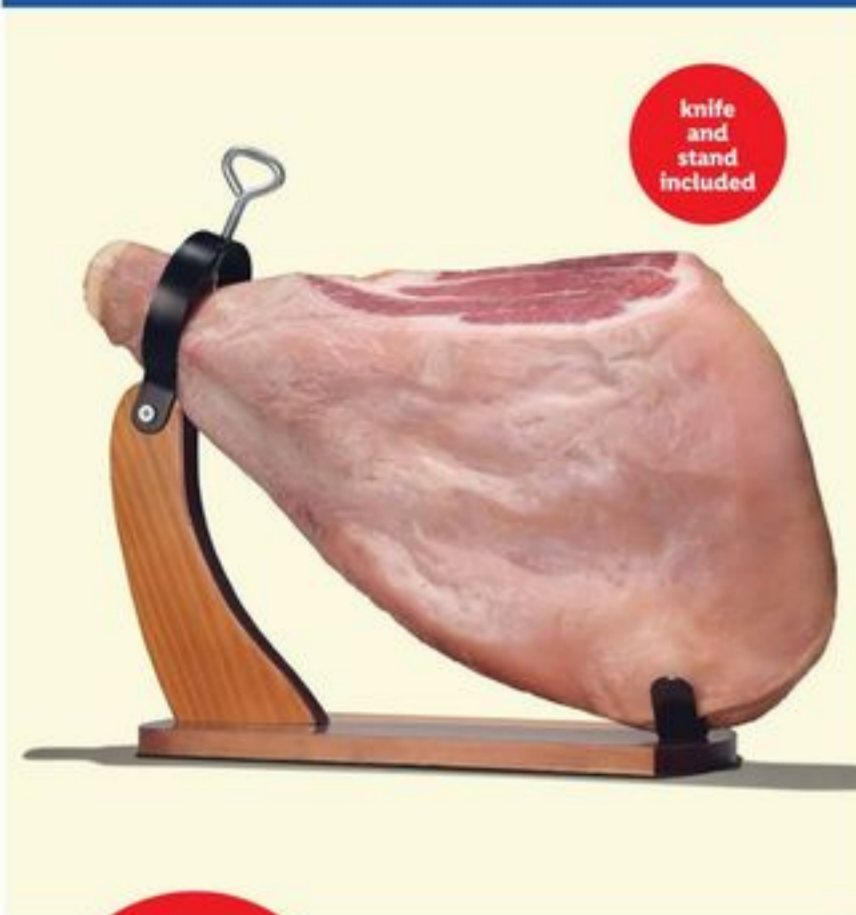

premium everyday napkins

• 100 ct.

No. 214407

ENTERTAINING ESSENTIALS

knife and stand included

99⁹⁹ ea.

Noel® Serrano ham leg
• 1 ct.
No. 7129611

13⁹⁹ ea.