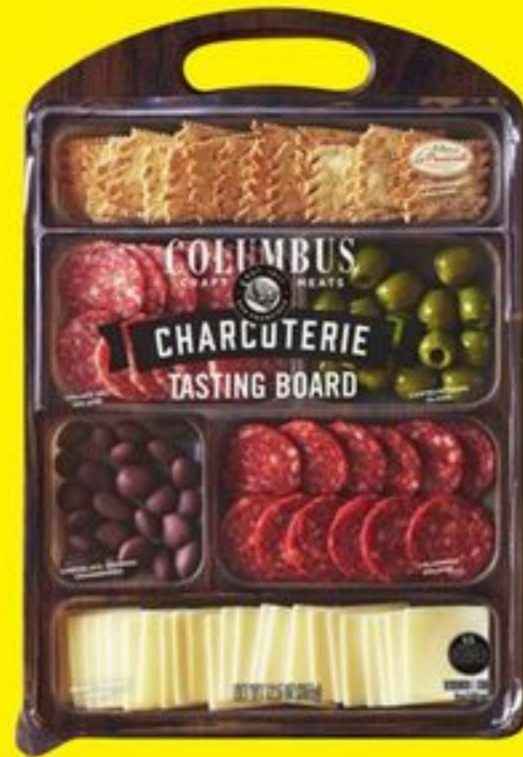

premium everyday napkins

• 100 ct.

No. 214407

ENTERTAINING ESSENTIALS

knife and stand included

99⁹⁹ ea.

Noel® Serrano ham leg
• 1 ct.
No. 7129611

13⁹⁹ ea.

Columbus charcuterie tasting board
• 12.5 oz.
No. 7008407

2⁹⁹ ea.

Artikaas® Gouda starting at
• choose from smoked or vintage aged 18 months
• 6 oz.
No. 7150626 - 7150627

9⁹⁹ ea.

SAVE \$3.32
Lidl Preferred Selection jamón serrano dry cured ham, family pack
• 8 oz.
No. 231348