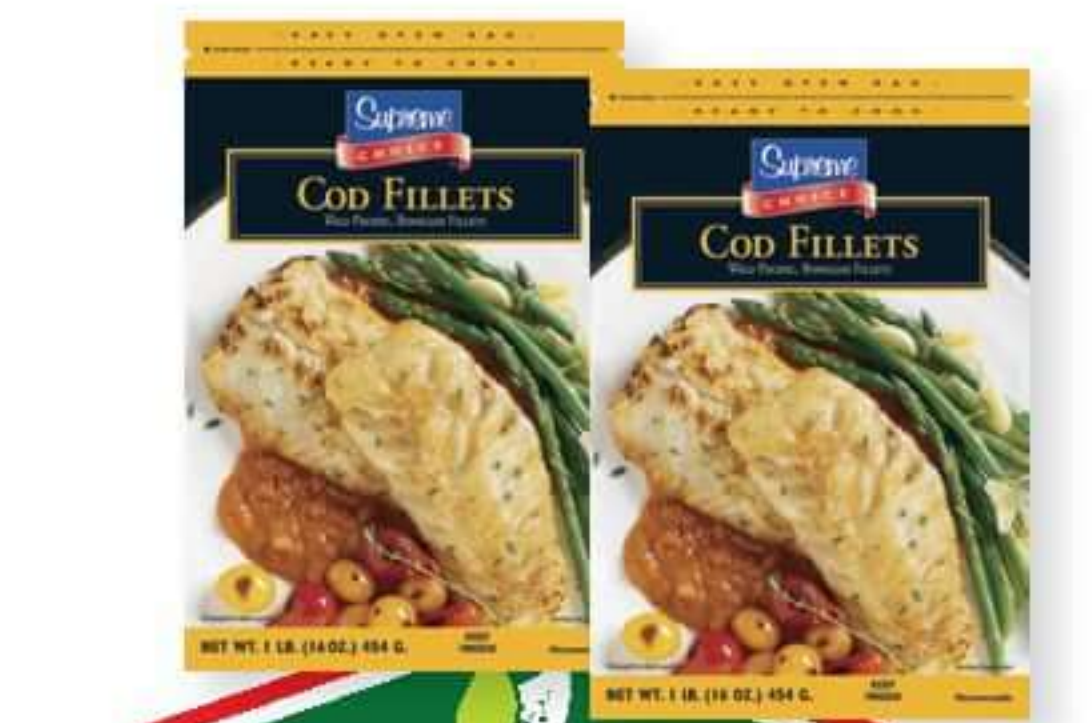

7⁹⁹
Supreme Choice
Cod Fillets
16 oz pkg