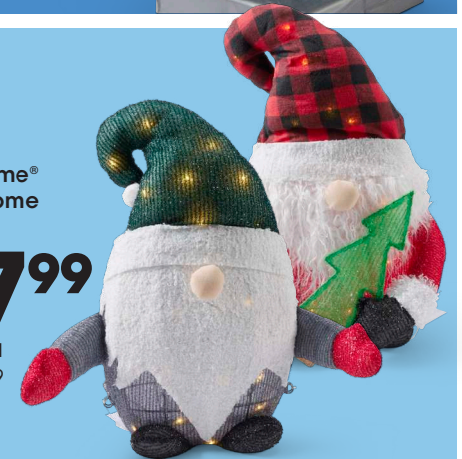

Holiday Home®
21" LED Gnome
SAVE $12

$27.99
With Card
Reg. 39.99