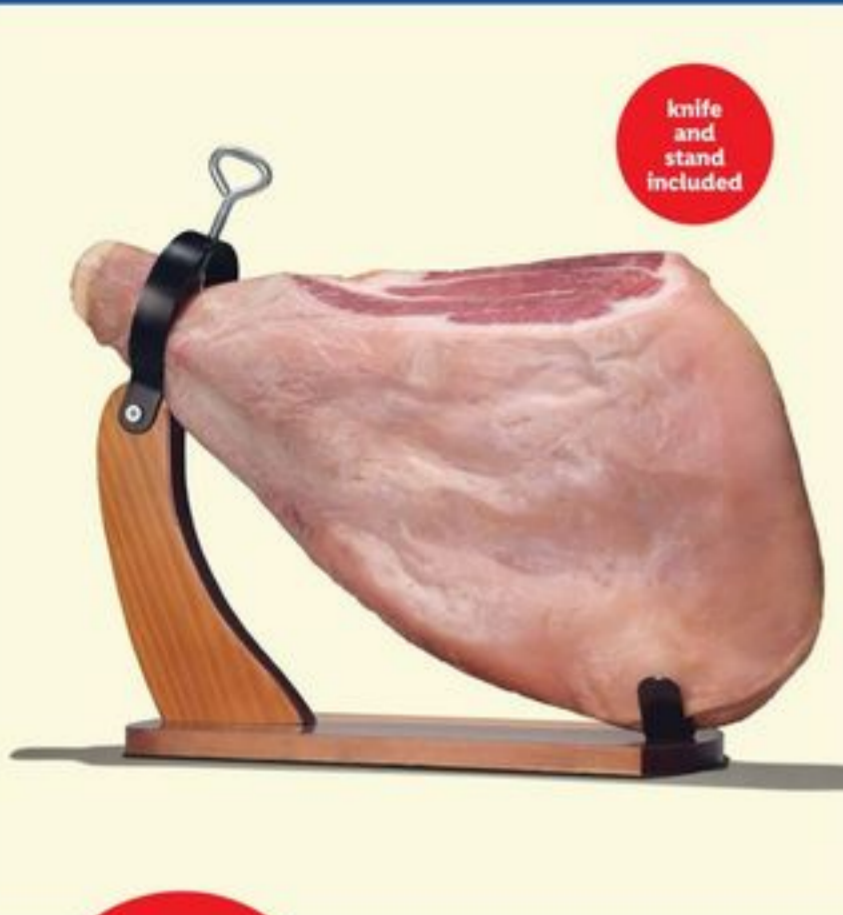

ENTERTAINING ESSENTIALS

knife and stand included

99⁹⁹
ea.

Noel® Serrano ham leg
• 1 ct.
No. 7129611

13⁹⁹
ea.

Columbus charcuterie tasting board
• 12.5 oz.
No. 7008407

2⁹⁹
ea.

Artikaas® Gouda starting at
• choose from smoked or vintage aged 18 months
• 6 oz.
No. 7150626 - 7150627