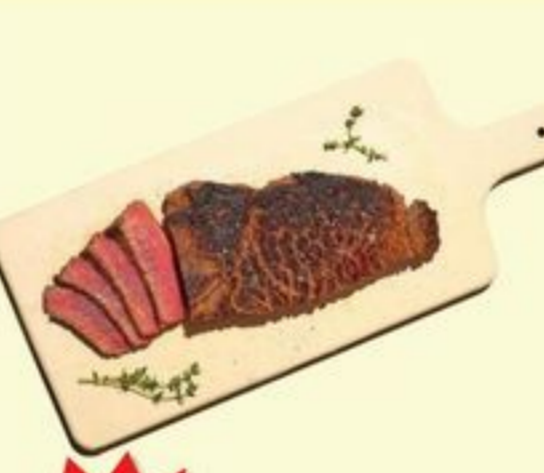

799 /lb.

Butcher's Specialty fresh grassfed strip loin roasts
No. 716342