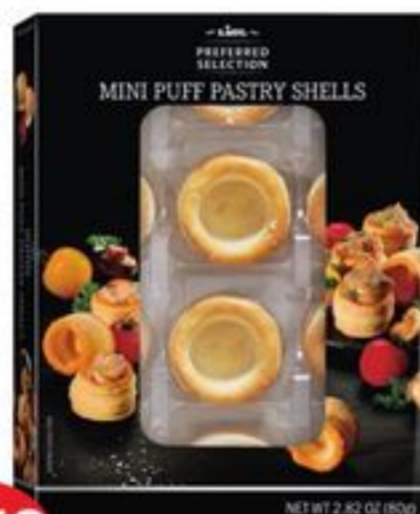

4²⁹
ea.

Kii Naturals™ artisan crisps
• choose from cranberry pumpkin seed or date and walnut
• 5.3 oz.
No. 7130333 - 7130334

6⁹⁹
ea.

Lidl Preferred Selection frozen breaded butterfly shrimp
• 12 oz.
No. 238720

12⁹⁹
ea.

Lidl Preferred Selection frozen Maryland style mini crab cakes
• 18 ct.
• 9 oz.
No. 7008464

2⁴⁹
ea.

Lidl Preferred Selection mini puff pastry shells
• 2.82 oz.
No. 212347

2⁴⁹
ea.

Couturier holiday goat cheese log
• choose from assorted varieties
• 4 oz.
No. 7142432