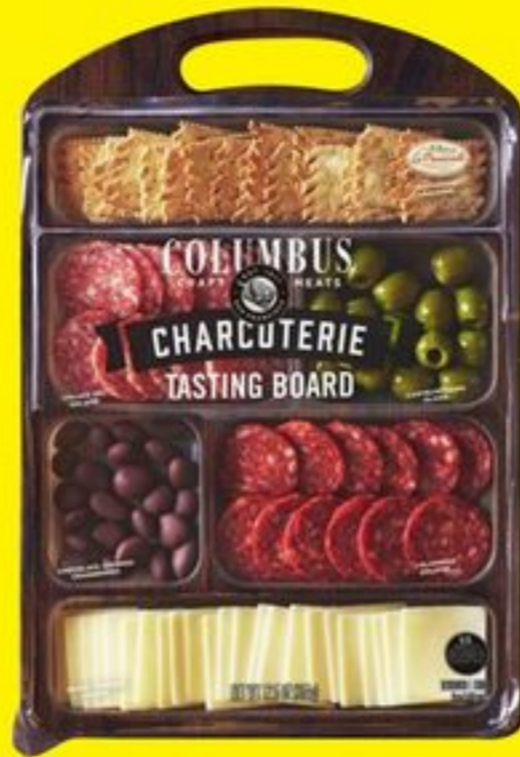

• 25 ct.

No. 7006582

1⁴⁹
ea.

SAVE 70¢

with myLidl

premium everyday napkins

• 100 ct.

No. 214407

ENTERTAINING ESSENTIALS

knife and stand included

99⁹⁹
ea.

Noel® Serrano ham leg
• 1 ct.
No. 7129611

13⁹⁹
ea.

Columbus charcuterie tasting board
• 12.5 oz.
No. 7008407

2⁹⁹
ea.

Artikaas® Gouda starting at
• choose from smoked or vintage aged 18 months
• 6 oz.
No. 7150626 - 7150627