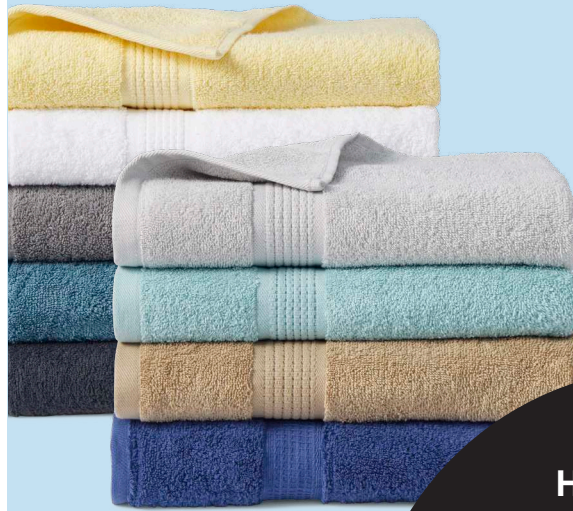

Everyday Living® **\$3**

Bath Towel
Reg. 4.99

With Card

Crayola Giant
Coloring Pages
\$3⁹⁹

With Card
Reg. 7.49

All Crayola
on sale

Holiday Gifts

**UNDER
\$4**