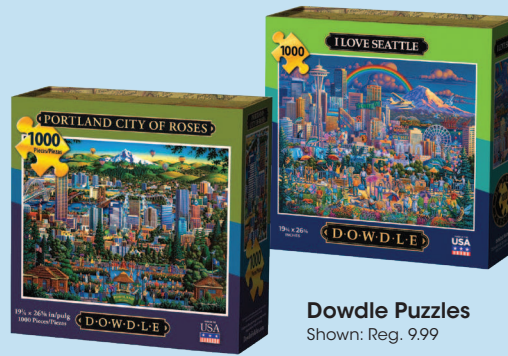

Masterpieces
Holiday Puzzles
Shown: Reg. 19.99

Dowdle Puzzles
Shown: Reg. 9.99