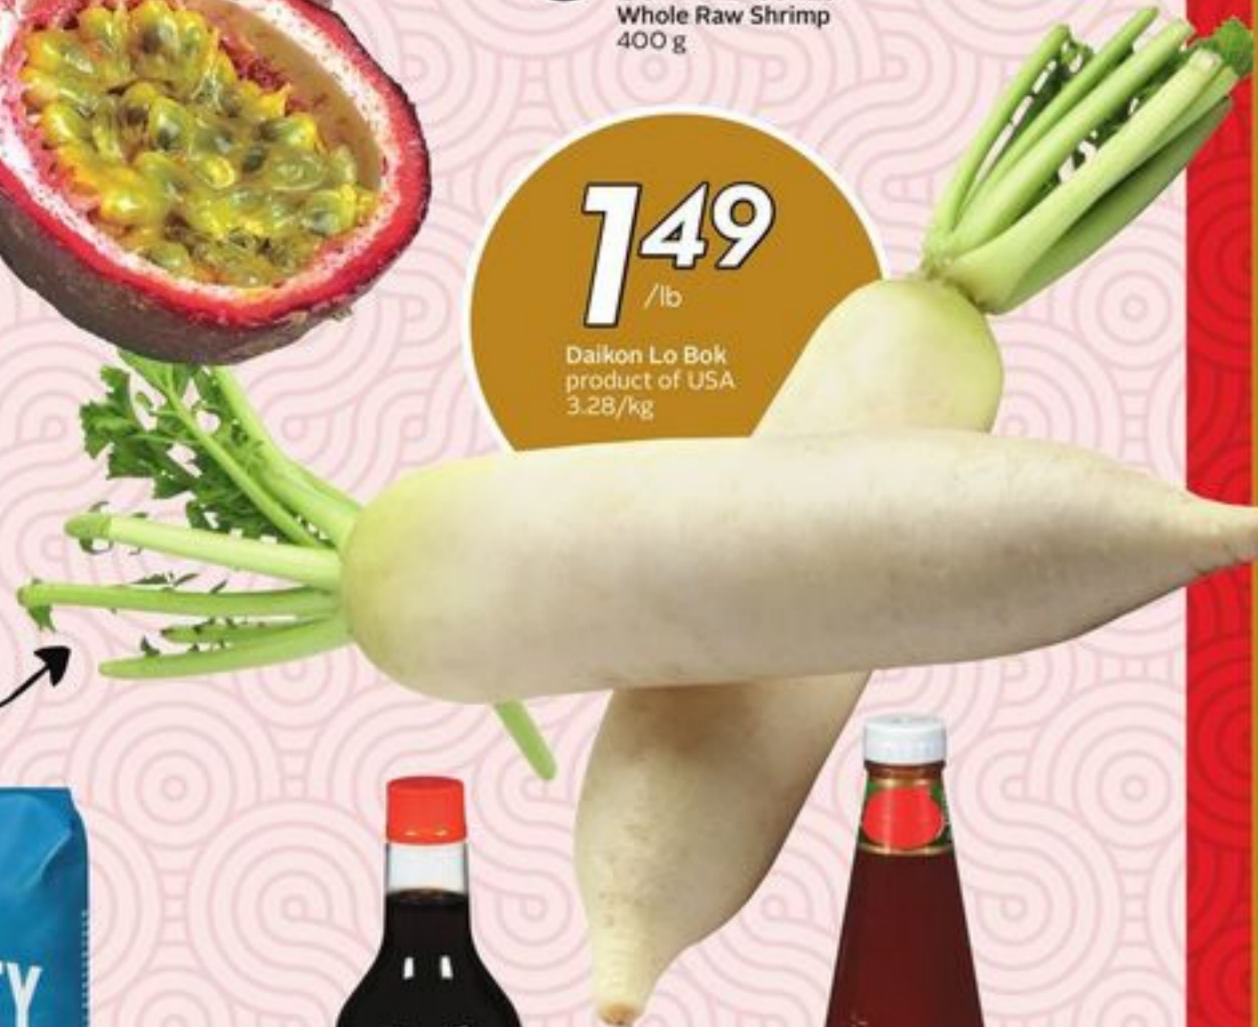

749
/lb

Daikon Lo Bok
product of USA
3.26/kg

With Stem

799

DAINTY Basmati or
Brown Basmati Rice
900 g

699

KIKKOMAN Teriyaki
Sauce 591 mL

329

UFC Banana
Sauce 550 g

799

C2 Apple or
Lemon Tea
500 mL

649

KIKKOMAN Soy
Sauce 591 mL

279

LESLIE'S Clover Chips
cheese or BBQ 145 g

1179

399

KIKKOMAN Panko Bread
Crumbs 227 g

999

DAN-D PAK Cashews
salted or unsalted
454 g

329

RUBICON Dragon
Fruit Juice Drink 1 L