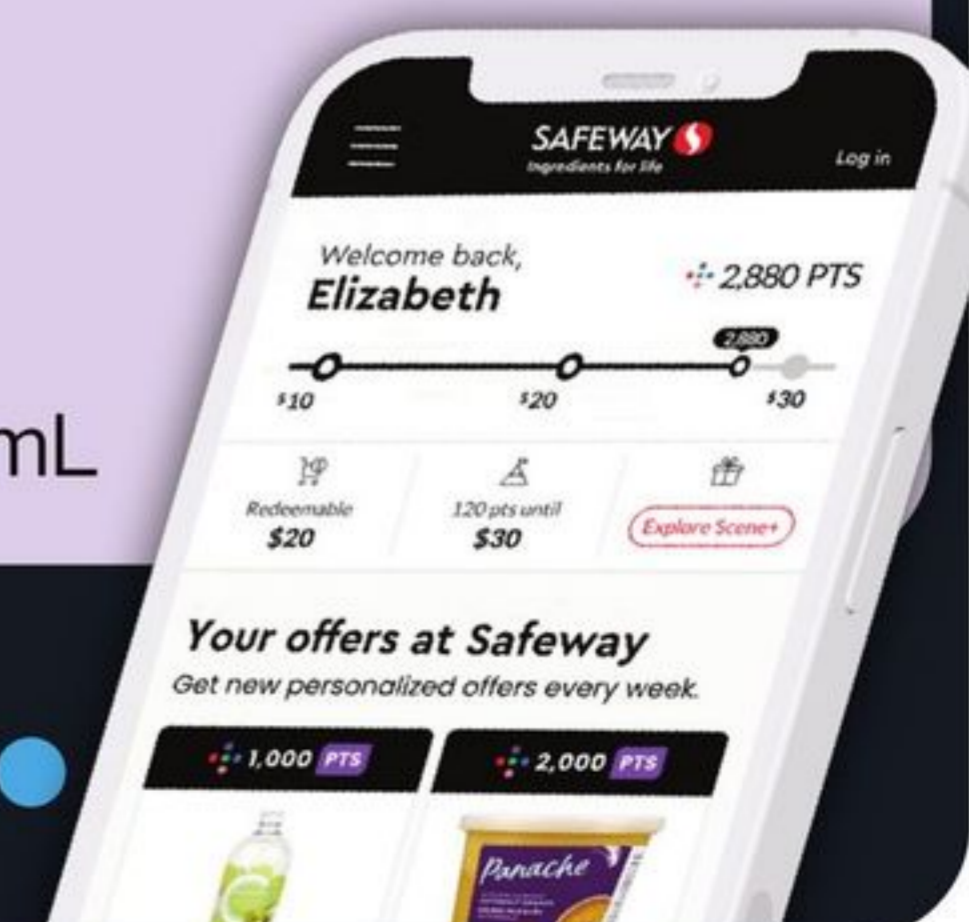

Ask our pharmacist if a personalized care plan is right for you.

Scene+
**DIGITAL
EXCLUSIVE**

LOAD IT TO GET IT!

- 1 Download the Safeway app
- 2 Load your offers to activate them
- 3 Shop and scan your Scene+ card

COMPLIMENTS Non-Alcoholic Beer 12x355 mL

Download on the
App Store

GET IT ON
Google Play

Offer valid November 21st to November 27th, 2024 at all Safeway locations in Western Canada. Minimum qualifying purchase must be made in a single transaction. No base Scene+ points earned. Offer must be loaded to a registered Scene+ card prior to purchase. Limit one digital offer per Scene+ membership card. Visit <https://www.sceneplus.ca/terms-and-conditions> to see full Terms and Conditions. Offer subject to change and may be withdrawn without notice. Trademarks of Scene Plus IP Corporation used under license by Sobeys Capital Incorporated.