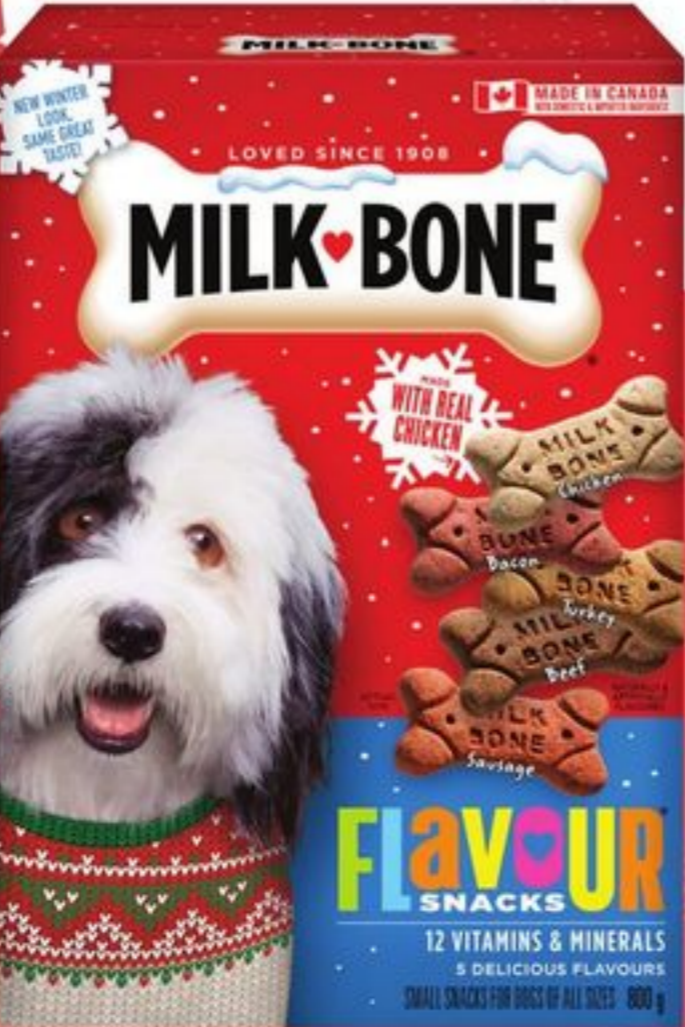

5⁴⁹

MILK-BONE Biscuits including dipped, stacked, celebration variety or farmer's medley 280-900 g

Bring on the happy paws! Stay tuned for new offers weekly!

TAKE HOME THE TASTE OF HOLIDAYS

50 PTS when you buy 2
COCA-COLA Beverages 6x222 mL