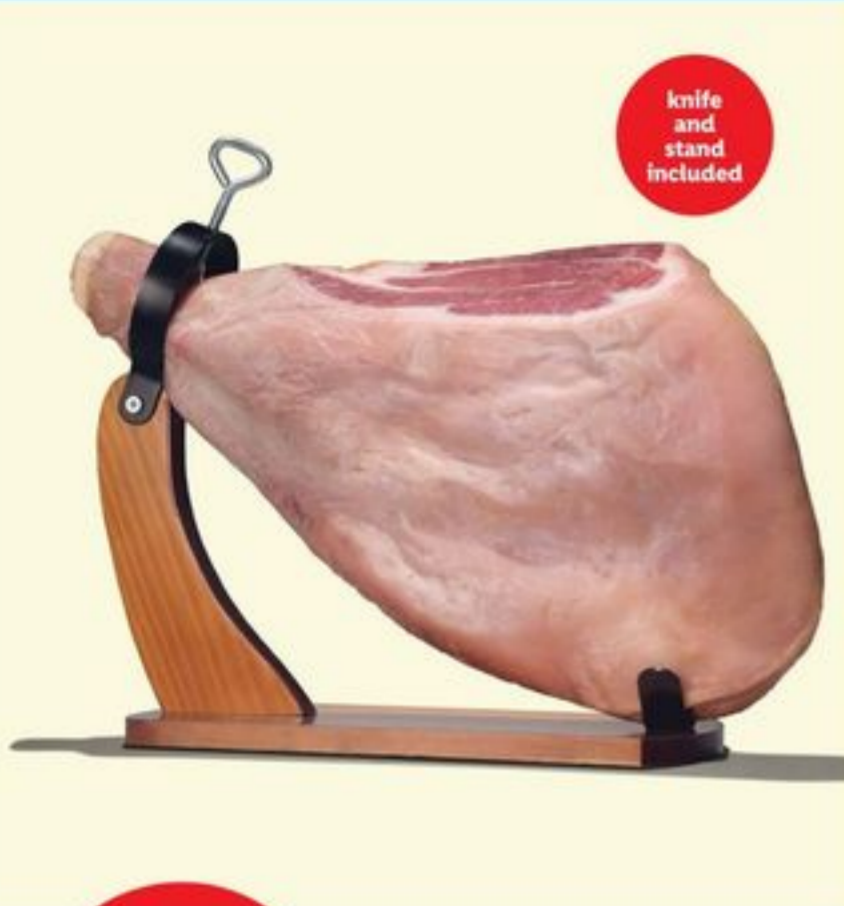

with myLidl
ultra strong paper bowls

• 25 ct.

No. 7006582

1⁴⁹
ea.

SAVE 60¢
with myLidl
premium everyday napkins

• 100 ct.

No. 214407

ENTERTAINING ESSENTIALS

knife and stand included

99⁹⁹ ea.

Noel® Serrano ham leg
• 1 ct.
No. 7129611

13⁹⁹ ea.

Columbus charcuterie tasting board
• 12.5 oz.
No. 7008407

2⁹⁹ ea.

Artikaas® Gouda starting at
• choose from smoked or vintage aged 18 months
• 6 oz.
No. 7150626 - 7150627