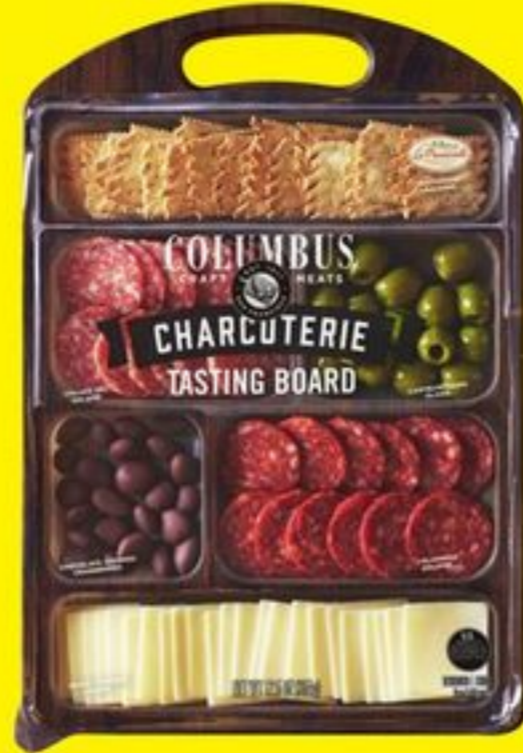

with myLidl
ultra strong paper bowls

• 25 ct.

No. 7006582

1⁴⁹
ea.

SAVE 60¢
with myLidl
premium everyday napkins

• 100 ct.

No. 214407

ENTERTAINING ESSENTIALS

knife and stand included

99⁹⁹ ea.

Noel® Serrano ham leg
• 1 ct.
No. 7129611

13⁹⁹ ea.

Columbus charcuterie tasting board
• 12.5 oz.
No. 7008407

2⁹⁹ ea.

Artikaas® Gouda starting at
• choose from smoked or vintage aged 18 months
• 6 oz.
No. 7150626 - 7150627