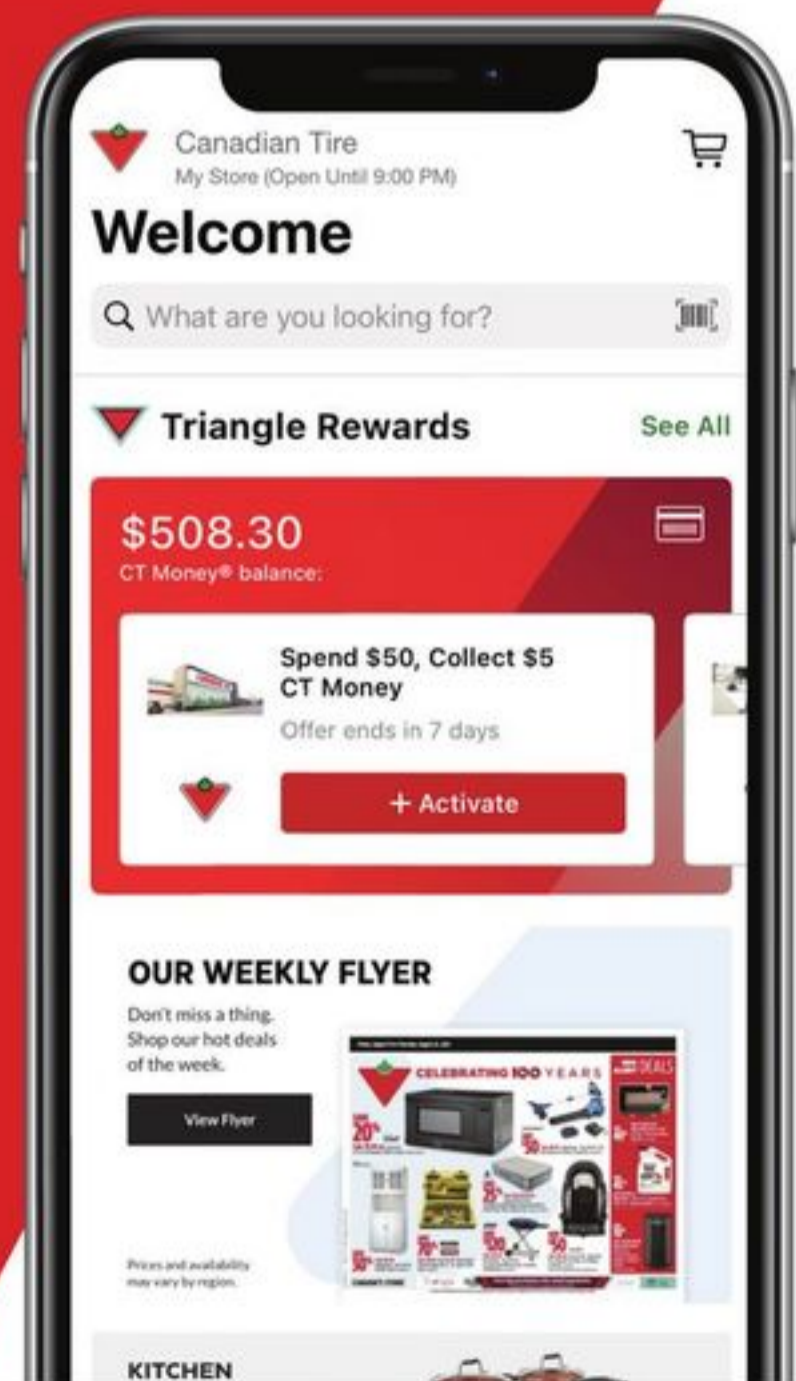

Looking for the best deals?

Download the CT app for access to our digital flyer and to activate Triangle Rewards.

[Download Now](#)

SHOP SMARTER
AT