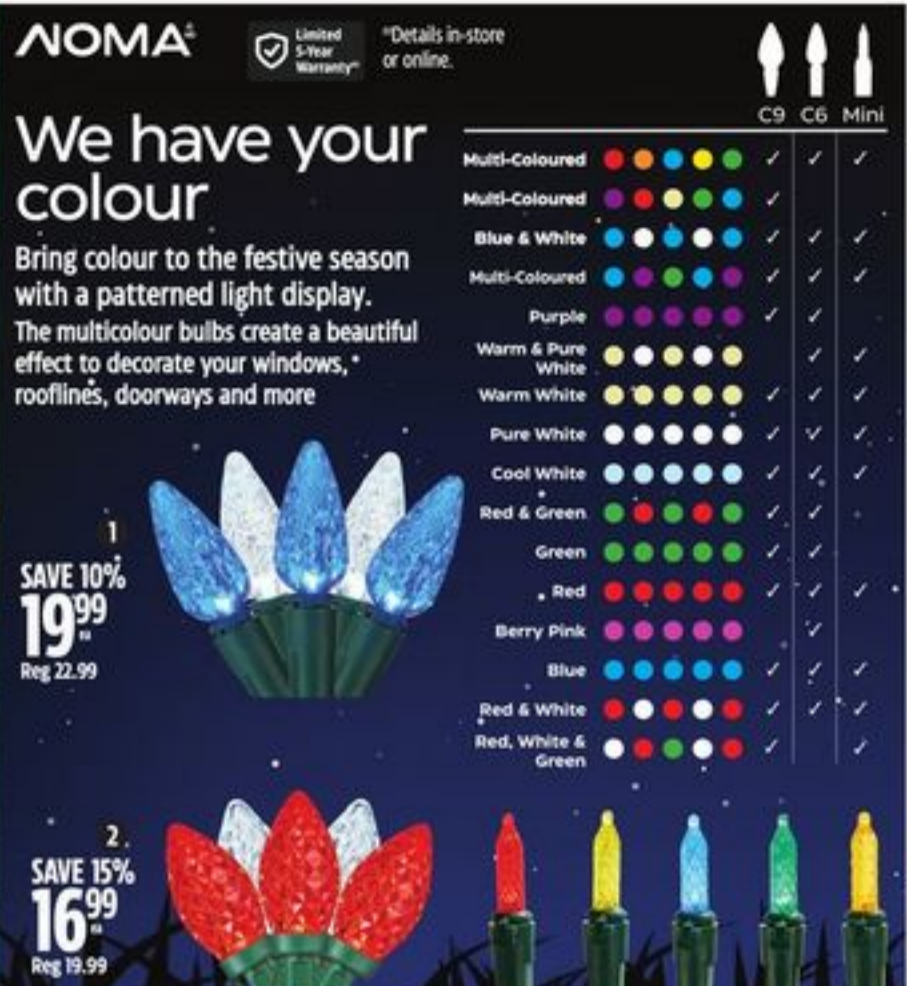

GREAT VALUE **39.99**

Quick-Clip™ 10 Icicle Lights. Pure white or multi-colour. 19-3347X.

Save 15%. Sale 49.99 Reg 59.99 Outdoor Twinkling LED Snowflake Curtain. Cool white. 251-1022-4.

SAVE 20% **19.99** Reg 24.99 Outdoor Mini LED Lights, 100-Ct. Warm white or multi-colour. 19-3451-8/3454-2.

GREAT VALUE **16.99-24.99**

Outdoor Mini Incandescent Lights, 100 and 200-Count. Selected colours.

GREAT VALUE **39.99**

String of 5 Twinkling Snowflakes. Pure white. 19-3379-2.

19.99 ea Quick-Clip Universal Clips, 50-Pk. White or green. 19-3855X.

GREAT VALUE **39.99**

Quick-Clip™ 10 Icicle Lights. Pure white or multi-colour. 19-3347X.

Save 15%. Sale 49.99 Reg 59.99 Outdoor Twinkling LED Snowflake Curtain. Cool white. 251-1022-4.

GREAT VALUE **39.99**

String of 5 Twinkling Snowflakes. Pure white. 19-3379-2.

19.99 ea Quick-Clip Universal Clips, 50-Pk. White or green. 19-3855X.

SAVE UP TO $50

SAVE $40 **189.99** Reg 229.99 Inflatable Christmas Train. 1.82/24 mo.

SAVE $50 **99.99** Reg 149.99 Inflatable Nutcracker. 251-0020-6.

SAVE $5 **39.99** Reg 44.99 Snooty and Dog House. 19-3859-6.

SAVE $5 **39.99** Reg 44.99 Inflatable Rudolph with Twinkling Nose. 19-3854-6.

SAVE $5 **39.99** Reg 44.99 Inflatable Santa. 251-0038-4.

Save 39.99-99.99 Reg 44.99-149.99 Inflatable 8' Holiday Dinosaur or 6' Snowman. 251-0038-2/0034-2.

Great Value 29.99 5' Hanging Santa. 19-3859-0.

CANVARS Canadian Cabin

NOW 129.99 Save $30 Reg 159.99 LED Moose. 251-0075-8.

NOW 119.99 Save $20 Reg 139.99 LED Geese, 2-Pack. 251-0077-0.

Save up to $40. Sale 69.99-179.99 Reg 99.99-219.99 Selected Outdoor Designs. 19-3900-8/251-0034X.

CANVARS Outdoor Trees

SAVE 15% **179.99** Reg 209.99 LED Winter Wonderland Flocked Tree. 251-0079-6.

SAVE 15% **99.99** Reg 119.99 Silver Jewelled Tree. 251-0092-2.

SAVE 15% **99.99** Reg 119.99 LED Palm Tree. 251-1051-2.

Save 20%. Sale 34.99-89.99 Reg 44.99-114.99 Selected 5' Trees. 19-3880-2/251-0016-2.

CANVARS Whimsical

NOW 89.99 Save 10% Reg 99.99 LED Gnome. 251-0080-0.

NOW 89.99 Save 10% Reg 99.99 Rooster, Warm White LEDs. 251-0025-0.

SAVE 20% **79.99** Reg 99.99 Incandescent Dachshund Dog. 251-0083-4.

GREAT VALUE **39.99**

Canadian Tire 1970 Ford Model A Pickup Truck Model Car Collectible. 19-186-4.

SAVE 50% **24.99** Reg 49.99 Selected Off-Road Series Dune Buggy 1:16 Scale Truck. Remote controlled. 50-774-0.

GREAT VALUE **19.99**

Selected LED Light Show Projectors. Ribbon or Kaleidoscope. 19-3549X.

NOW 89.99 Save $10 Reg 99.99 Starlight Motion Laser in Red/Green/Blue. 19-3545-0.

Save $5 Sale 39.99 Reg 44.99 For Living Laser Projector. Red/green. 19-3546-4.

NOW 69.99 Save $10 Reg 79.99 City Shark Strike Rescue. 50-9494-0.

SAVE 15% **24.99** Reg 29.99 120 Battery-Operated Macro-Site Rope Lights. Multi-coloured, pure white or warm white. 251-1020X.