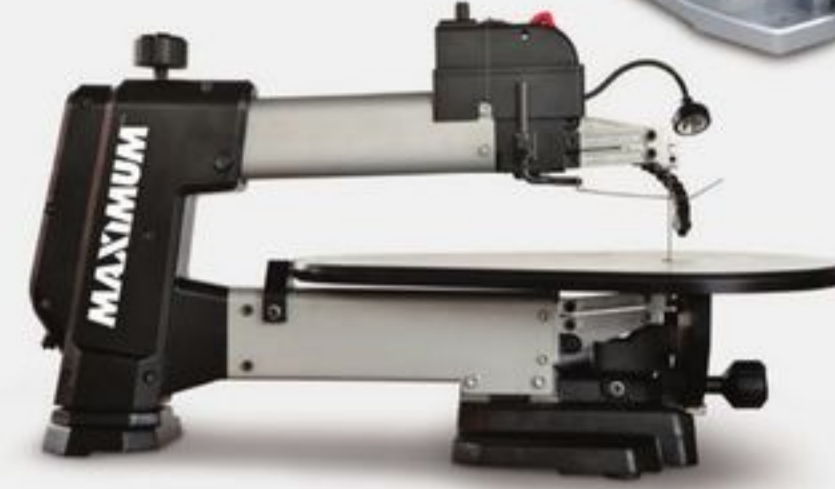

SAVE UP TO **20%**

Sale 49.49-127.99 Reg 54.99-159.99 Selected Snowmobile Dollies, Covers and UTV/Motorcycle Accessories. 26-0548X/27-8135X.

SAVE UP TO **\$250**

MAXIMUM
SAVE **\$250** Sale 449.99 18.75/24 mo** Reg 699.99
13" Planer. Dual-edge, quick-change blades. 55-6971-2.