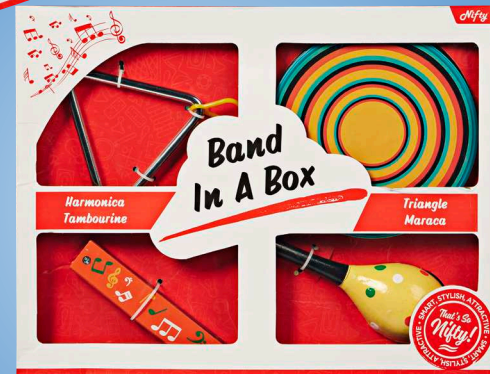

Reg. \$20

Peak & Pine
Boxed Gift **\$24.99**
Reg. \$50 With Card

Black Series
Boxed Gift **\$29.99**
With Card
Reg. \$60

As Seen on TV
Snuggly
SAVE \$5
\$19.99
With Card
Reg. 24.99

\$14.99

With Card

**Nifty Games
Boxed Gift**

Reg. \$30

EARLY BLACK FRIDAY DEALS START NOW!

Dip® Sleepwear Separates
\$12
 With Card
 Women's sizes.
 Reg. \$16-\$20

Dip® Graphic Tee
 SAVE \$7
\$9
 With Card
 Men's sizes.
 Reg. \$16

Hawk or Sweet Butterfly Sherpa-Lined Hoodie or Joggers
 Kids' 4-16. Reg. \$32
 SAVE \$20
\$11.99
 With Card