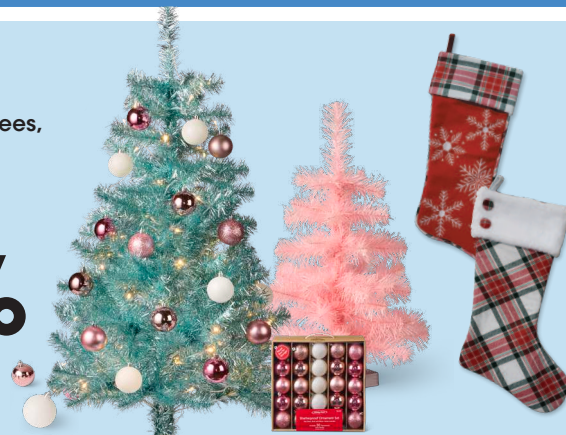

Holiday Home®
8.3" Hanging Décor

\$5⁵⁹

With Card

Holiday Home®
Lights, Artificial Trees,
Outdoor Décor,
Stockings & More

**SAVE
30%**

With Card

Prices good Wednesday, November 13 through Tuesday, November 19, 2024.