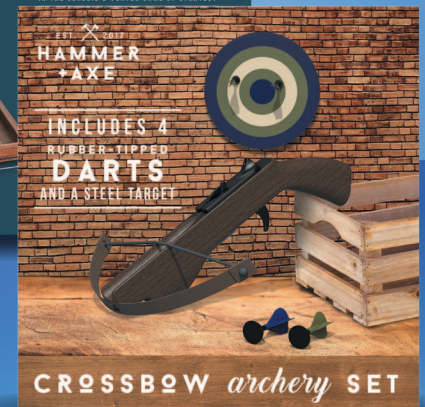

YOUR CHOICE Pokémon
• Surprise Attack Battle
• Clip 'N Go Poké Ball Belt Set
SAVE \$10
\$14.99
With Card
Reg. 24.99

Savings are from Regular Prices, unless otherwise noted. Select Offers are with Card. Seasonal selection varies and is limited to stock on hand.

Activity
 Kits
SAVE
20%
 With Card
 Shown: Sale 2.39

PAW Patrol
 8" Plush
\$6⁹⁹
 With Card
 Reg. 9.99

Fisher-Price
 Little People
 Everyday Adventures
 Airport
\$14⁹⁹
 With Card
 Reg. 18.99

EARLY BLACK FRIDAY DEALS START NOW!

\$19⁹⁹
 With Card

Nifty Home Essentials Boxed Gift and Hammer & Axe Boxed Gift
 Reg. \$40

Nifty Games Boxed Gift & Black Series Boxed Gift
\$9⁹⁹
 With Card
 Reg. \$20

Wembley Boxed Gift & Bar Crafters Boxed Gift
\$14⁹⁹
 With Card
 Reg. \$30