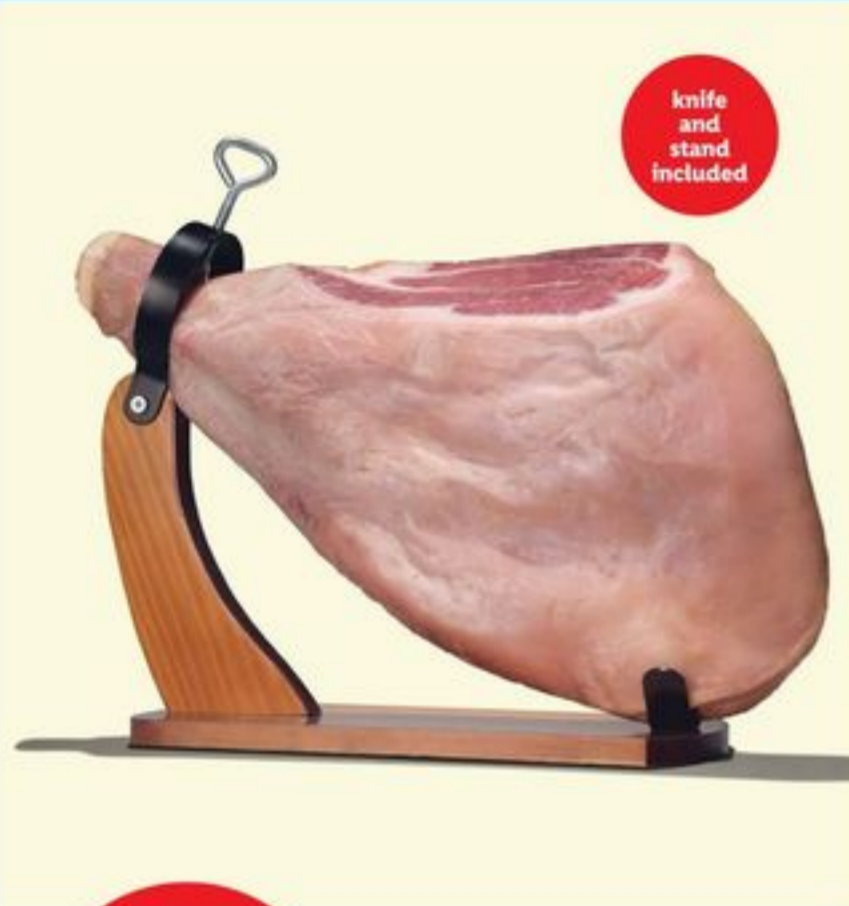

**1<sup>99</sup>**  
ea.

**SAVE 70¢**  
with myLidl  
**ultra strong paper bowls**

• 25 ct.  
No. 7006582

**1<sup>49</sup>**  
ea.

**SAVE 60¢**  
with myLidl  
**premium everyday napkins**

• 100 ct.  
No. 214407

# ENTERTAINING ESSENTIALS

knife and stand included

**99<sup>99</sup>** ea.

**Noel® Serrano ham leg**  
• 1 ct.  
No. 7129611

**13<sup>99</sup>** ea.

**Columbus charcuterie tasting board**  
• 12.5 oz.  
No. 7008407