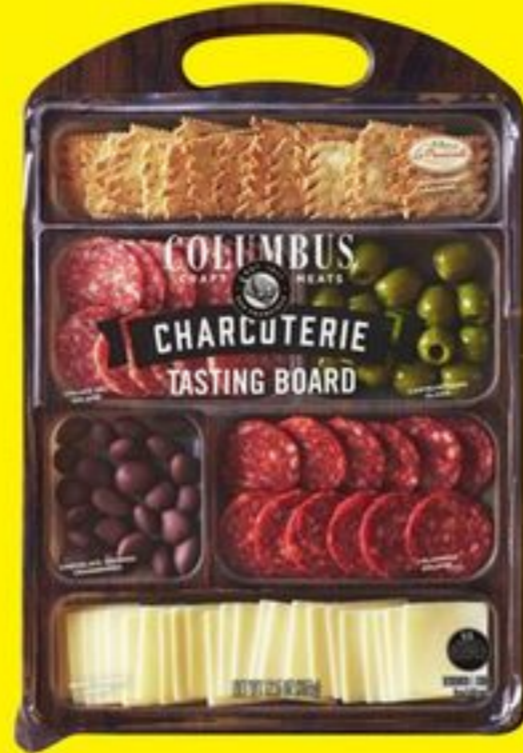

**1<sup>99</sup>**  
ea.

**SAVE 70¢**  
with myLidl  
**ultra strong paper bowls**

• 25 ct.  
No. 7006582

**1<sup>49</sup>**  
ea.

**SAVE 60¢**  
with myLidl  
**premium everyday napkins**

• 100 ct.  
No. 214407

# ENTERTAINING ESSENTIALS

knife and stand included

**99<sup>99</sup>** ea.

**Noel® Serrano ham leg**  
• 1 ct.  
No. 7129611

**13<sup>99</sup>** ea.

**Columbus charcuterie tasting board**  
• 12.5 oz.  
No. 7008407

**2<sup>99</sup>** ea.

**Artikaas® Gouda starting at**  
• choose from smoked or vintage aged 18 months  
• 6 oz.  
No. 7150626 - 7150627

**9<sup>99</sup>** ea.

**SAVE \$3.32**  
**Lidl Preferred Selection jamón serrano dry cured ham, family pack**  
• 8 oz.  
No. 231348