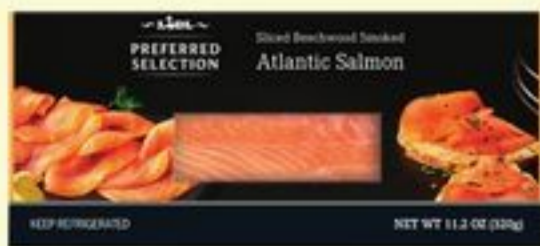

ENTERTAINING MADE EASY

Effortlessly add sophistication to your holiday table with Lidl Preferred Selection! Our assortment features premium products sourced from around the globe.

20% off

LIDL
PREFERRED SELECTION

THIS WEEK ONLY
20% off all Lidl Preferred Selection products*
*11/13 - 11/19

12⁹⁹ ea.
Lidl Preferred Selection sliced beechwood smoked Atlantic salmon
• 11.2 oz.
No. 201622