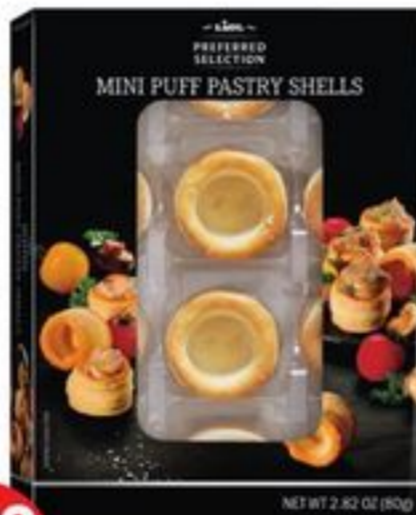

**Kii Naturals™ artisan crisps**  
• choose from cranberry pumpkin seed or date and walnut  
• 5.3 oz.  
No. 7130333 - 7130334

**5<sup>99</sup>** ea.

**Lidl Preferred Selection frozen breaded butterfly shrimp**  
• 12 oz.  
No. 238720

**10<sup>99</sup>** ea.

**Lidl Preferred Selection frozen Maryland style mini crab cakes**  
• 18 ct.  
• 9 oz.  
No. 7008464

**1<sup>99</sup>** ea.

**Lidl Preferred Selection mini puff pastry shells**  
• 2.82 oz.  
No. 212347