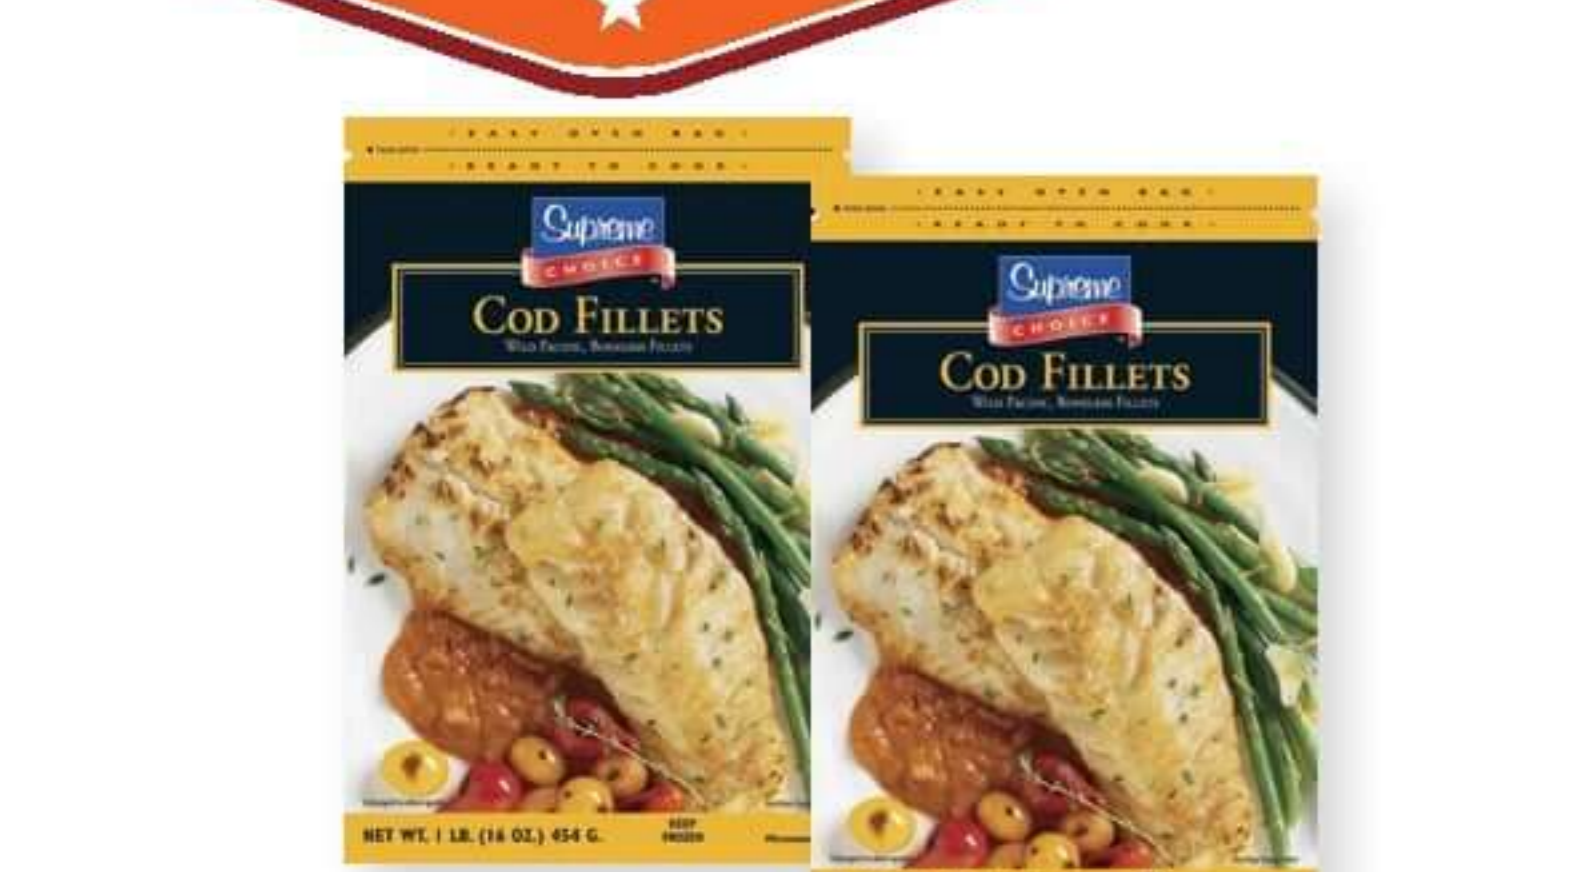

2²⁹
Sugardale
Diced or
Cubed Ham
8 oz pkg

2²⁹
Farmland
Pork Links or
Roll Sausage
8-12 oz pkg,
Selected Varieties

★
SEAFOOD
★

WHILE SUPPLIES LAST.
ALL ITEMS MAY NOT BE AVAILABLE.
NO RAINCHECKS

5⁹⁹
Supreme Choice
Cod Fillets
16 oz pkg