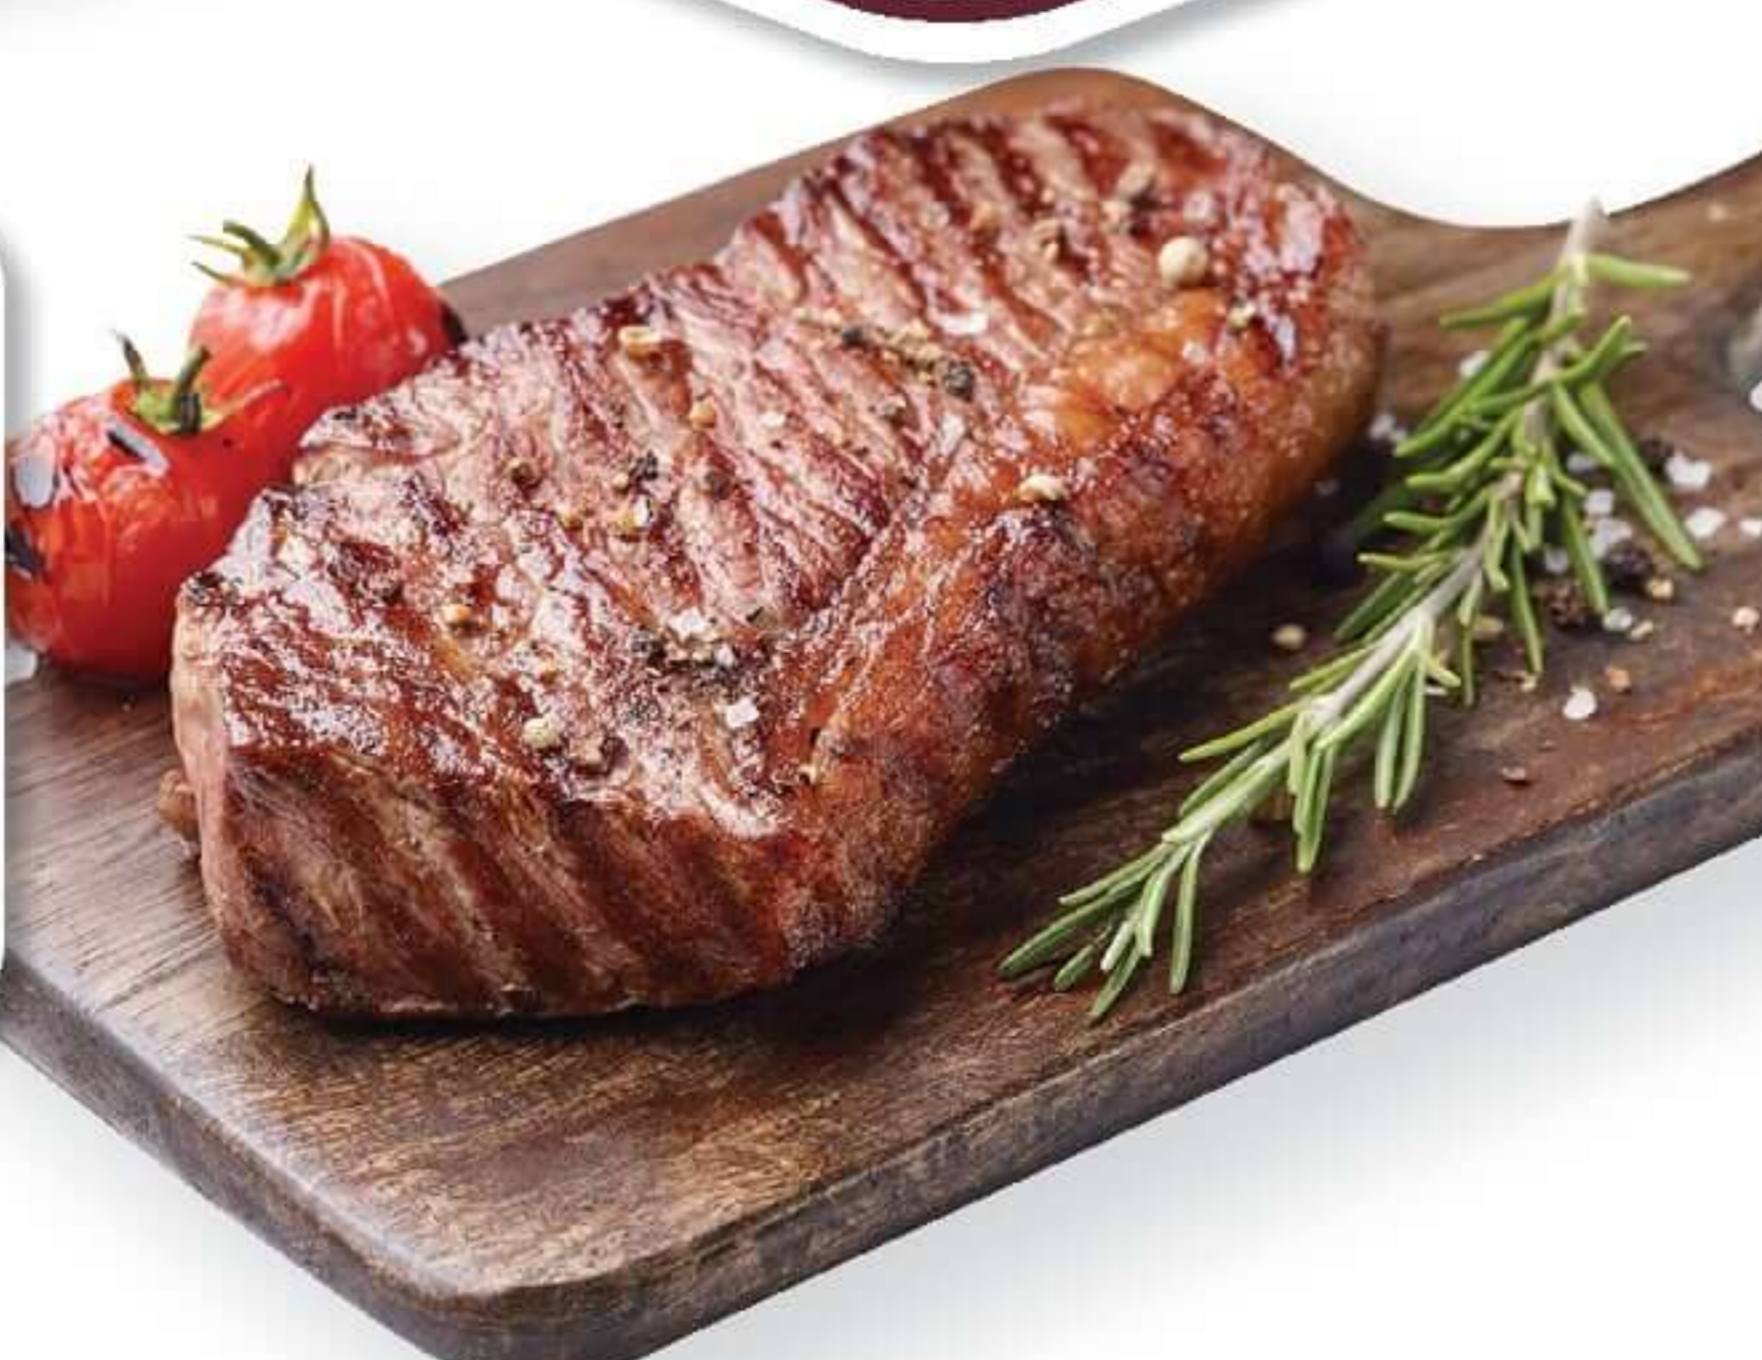

★ **1²⁹** *lb* ★
Jennie-O
Turkey Breast
Frozen, Bone-In

★ **5⁹⁹** *lb* ★
Boneless Cubed
Steak or Beef Stew Meat
USDA Choice,
Sentry Angus Beef

★ **11⁹⁹** *lb* ★
Boneless
New York Strip Steak
USDA Choice,
Sentry Angus Beef