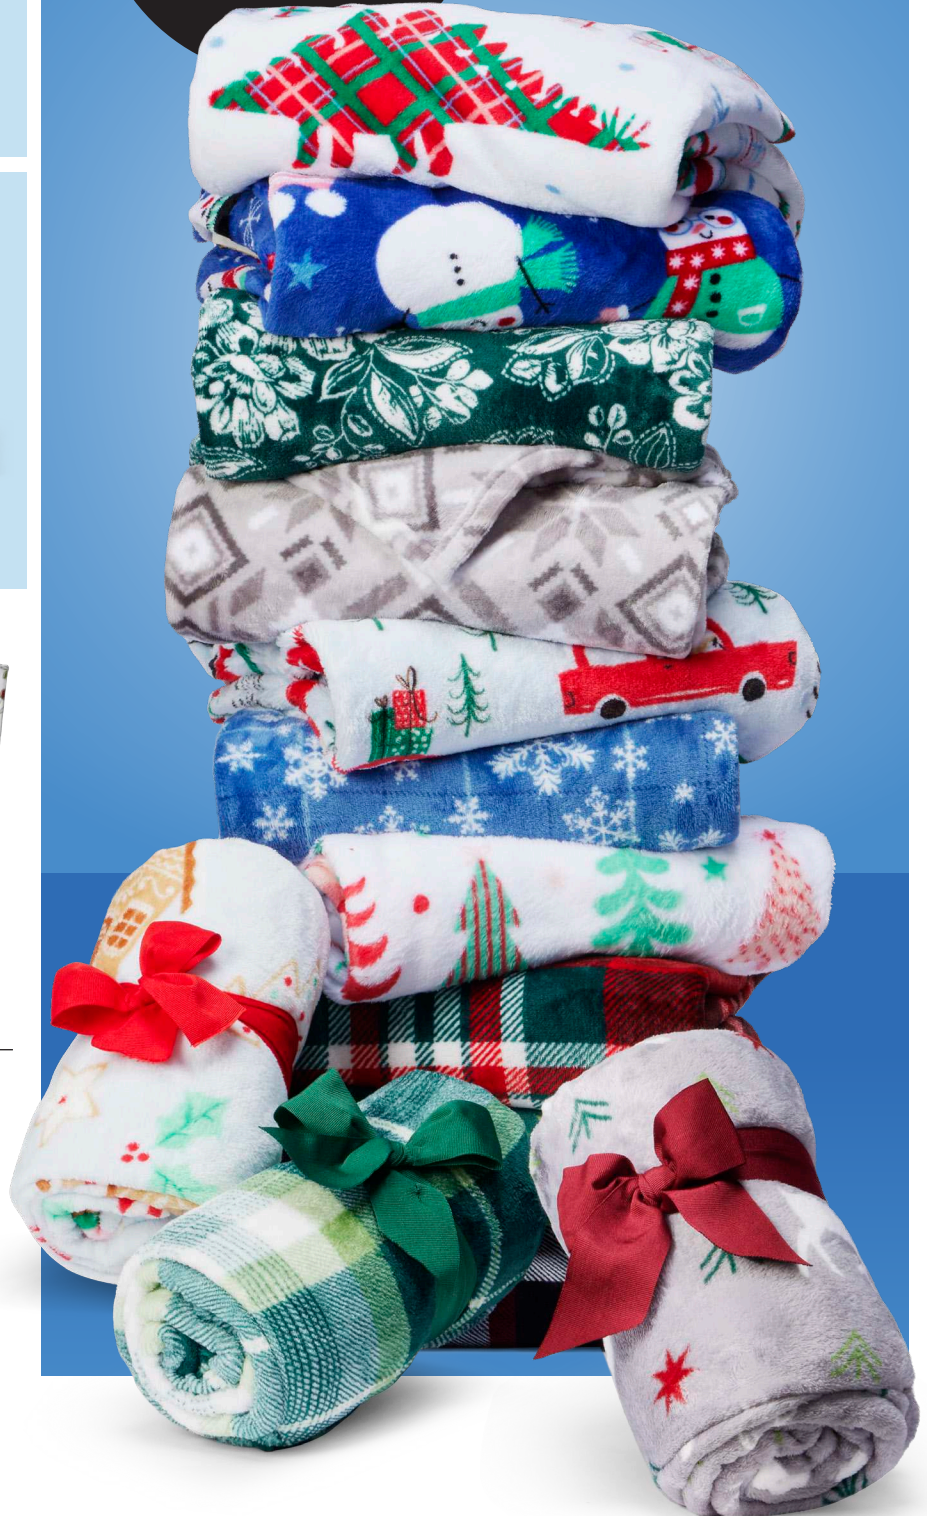

Savings are from Regular Prices, unless otherwise noted. Select Offers are with Card. Seasonal selection varies by store and is limited to stock on hand.

MP03 ATMKP • CEMKP • CIMKP • C1968 • COMKP • DIMKP • DLMKP • FFMKP • FF683 • KSMKP • LVMKP • MAMKP • MIIMKP • NVMKP • SDMKP • SD565 • SHMKP • SMMKP • SM280_2442