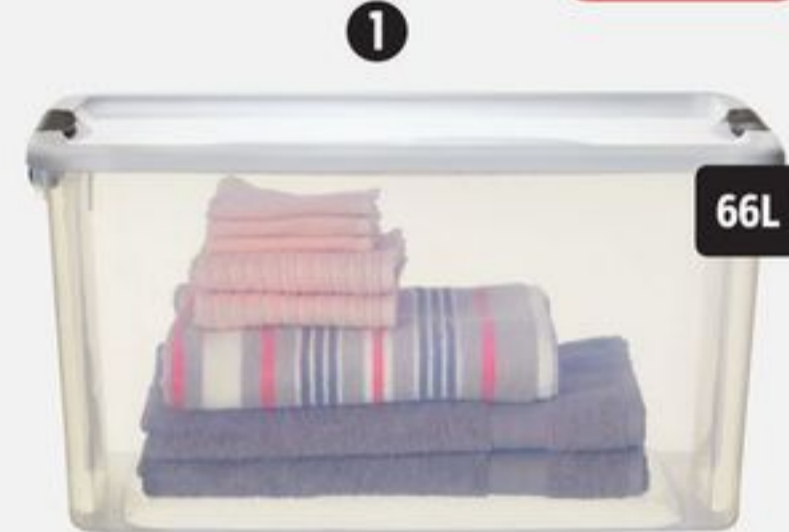

More digital flyer deals

SAVE UP TO **$150**

SAVE **$100**

CANVAS™

Sale 599.99 25.00/24 mo**
Reg 699.99 72" Alma Media
Fireplace. 64-4023-0.

HEATS 400 SQ. FT.

4500 BTUS

LED

REMOTE

5 BRIGHTNESS SETTINGS

TESTED

KOMODO

SAVE **$150**

Sale 499.99 20.84/24 mo**
Reg 649.99 64.5" Surrey Electric
Fireplace. 64-4004-6.

HEATS 400 SQ. FT.

4600 BTUS

LED

REMOTE

5 BRIGHTNESS SETTINGS

type **A**

TESTED

Sterilite

TESTED

SAVE **30%**

Sale 83.99 Reg 119.99
Heavy-Duty Portable
Closet. 68-7534-8.

GREAT VALUE

1 19.99 Ultra-Latch Clear Tote. 142-0955-0.
2 12.99 Ultra-Latch Clear Tote. 142-0954-2.
9.99-29.99 Selected Clear Ultra-Latch
Storage Totes. 17L-110L. 142-0953X.

Dirt Devil

GREAT VALUE

49.99 Handheld Steamer with
7 Specialized Attachments
to Tackle Any Mess. 43-7197-8.

Kidde

GREAT VALUE

86.99

13' Emergency
Escape
Ladder.
46-0333-0.

for LIVING™

SAVE **20%**

1 Sale 69.99 Reg 89.99 6' Folding Table with Casters. 68-0899-2.
2 Sale 59.99 Reg 74.99 5' Folding Table. 68-7900-6.

STIRLING™

SAVE **$100**

Sale 1599.99 66.67/24 mo** Reg 1699.99
4 x 6' Galvalume™ Plus Open Rail Trailer.
40-8092-6.

MOTOMASTER

SAVE UP TO **$40**

Sale 134.99-159.99
Reg 169.99-199.99 Selected
Rooftop Cargo Bags. 10 or 15 cu-ft
capacity. 40-1580-6/1581-4.

SAVE **10%**

Sale 13.49-43.19
Reg 14.99-47.99 Selected
Trailer Lighting. 20-3835X.

DE0348-24 0

Triangle

Up your rewards game with 4% back in Canadian Tire Money®.

**INTEREST DOES NOT ACCRUE DURING THE PERIOD OF THE PLAN. NO ADMINISTRATION FEE IS CHARGED FOR ENTERING INTO AN EQUAL PAYMENTS PLAN. Monthly pricing based on 24 equal payments. Applicable taxes and fees not included. See inside back page for details. Accessories/contents not included with products sold on this page.