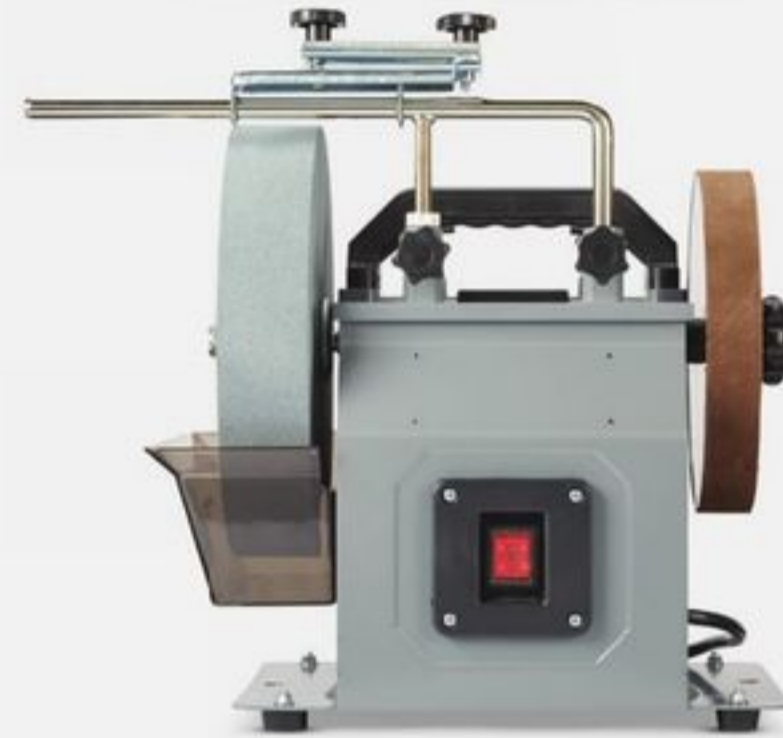

SAVE UP TO $50

MOTOMASTER

SAVE $50
179⁹⁹

Reg 229.99
7.50/24 mo**

Lawn Mower/ATV Jack. Up to 300-lb capacity. 09-1534-6.

MAXIMUM™

SAVE $100
199⁹⁹

Reg 299.99
8.34/24 mo**

10" x 2" Wet/Dry Tool Sharpener, 1.6A. 55-6917-4.

BLACK+DECKER

SAVE $45
83⁹⁹

Reg 129.99

20V Li-Ion ¾" Drill Kit. Includes (2) 1.5Ah batteries. 54-7286-0.