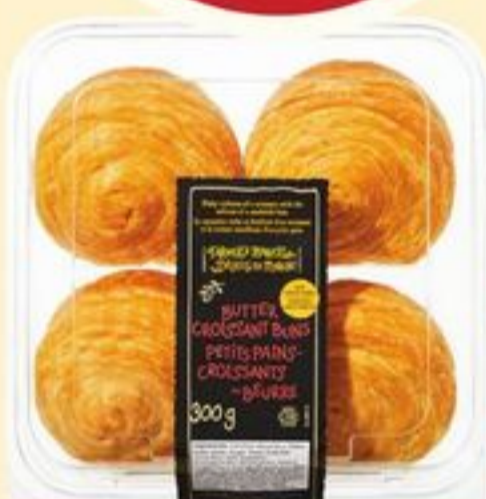

FARMER'S MARKET™ BUTTER CROISSANTS
OR CROISSANT BUNS SELECTED VARIETIES
270/300 G
CROISSANTS AU BEURRE OU
PETITS-PAÏNS CROISSANTS AU
BEURRE DÉLICÉS DU MARCHÉ™
20975943_EA/21577824_EA