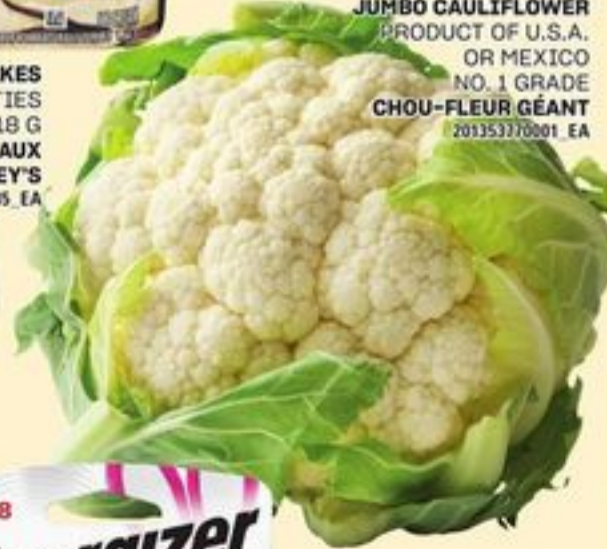

**BLACK DIAMOND
CHEESE COMBOS**
SELECTED VARIETIES
129 G
COMBOS DE FROMAGE
BLACK DIAMOND
21208641_EA/21208897_EA