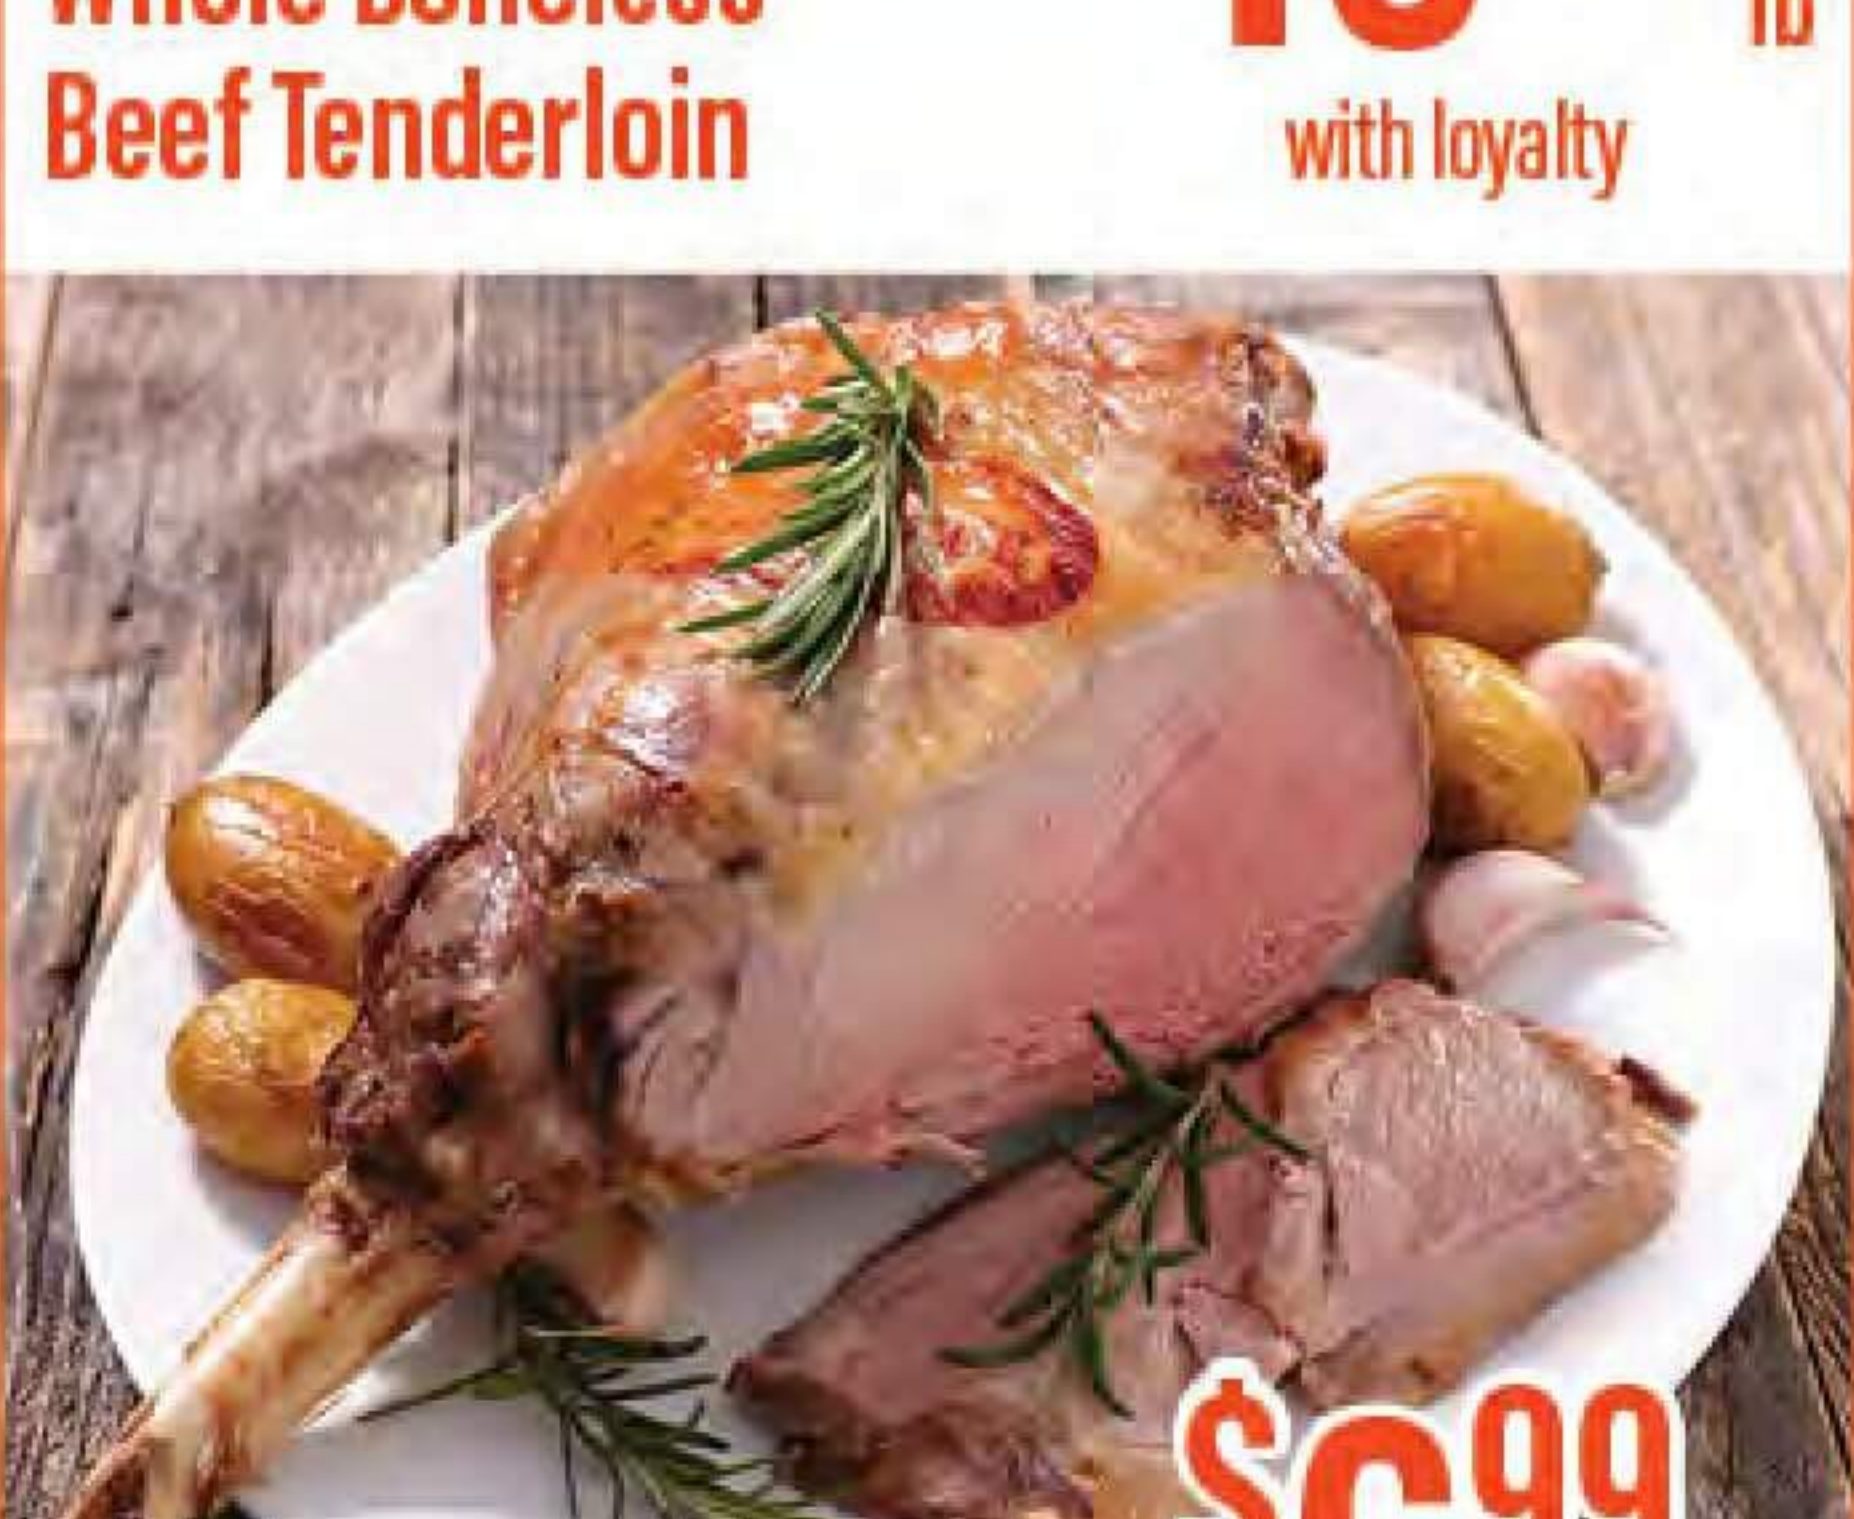

Semi-Boneless Leg of Lamb

$6.99 lb with loyalty