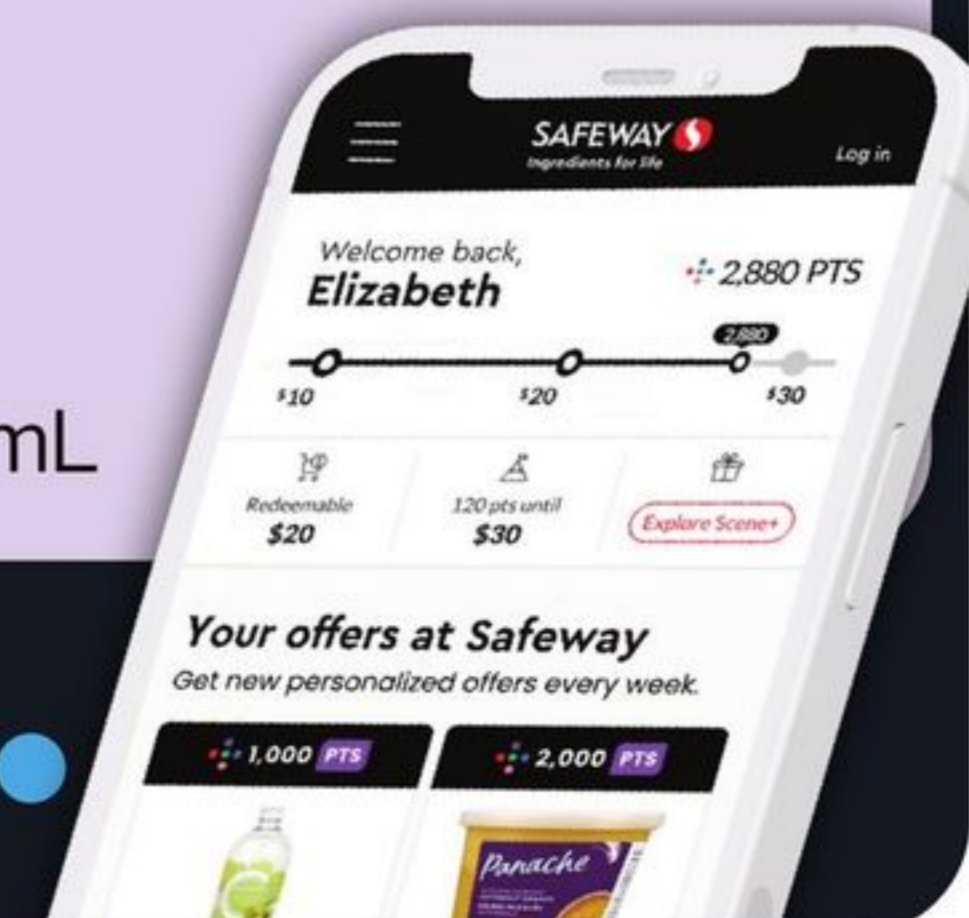

Scene+
**DIGITAL
EXCLUSIVE**

LOAD IT TO GET IT!

- 1 Download the Safeway app
- 2 Load your offers to activate them
- 3 Shop and scan your Scene+ card

Get up to **1000** PTS

Activate your offers in the [Safeway app](#) or at [MyGroceryOffers.ca](#)

That's like
\$10
toward your
groceries

Get **500** PTS when you buy 2

COMPLIMENTS Aerosol Whip 225 g

Get **500** PTS when you buy 2

COMPLIMENTS Non-Alcoholic Beer 12x355 mL

Download on the
App Store

GET IT ON
Google Play

Offer valid November 21st to November 27th, 2024 at all Safeway locations in Western Canada. Minimum qualifying purchase must be made in a single transaction. No base Scene+ points earned. Offer must be loaded to a registered Scene+ card prior to purchase. Limit one digital offer per Scene+ membership card. Visit <https://www.sceneplus.ca/terms-and-conditions> to see full Terms and Conditions. Offer subject to change and may be withdrawn without notice. Trademarks of Scene Plus IP Corporation used under license by Sobeys Capital Incorporated.