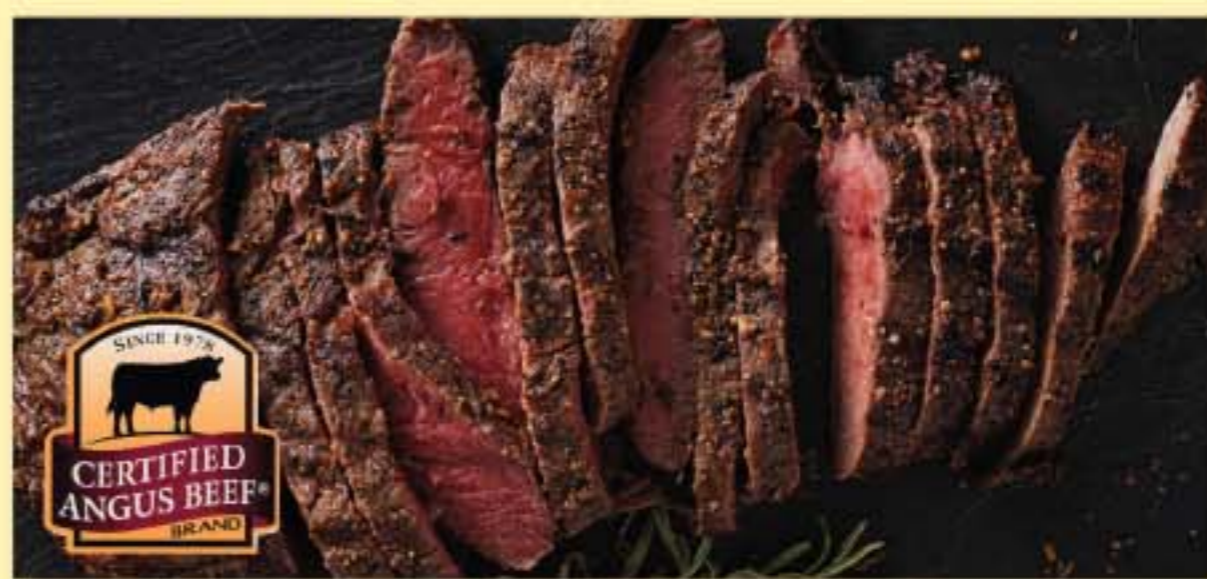

Certified Angus Beef®
Flat Iron Steak
Marinated or Regular
SAVE up to 2.00 Lb.

$6.99
Lb.