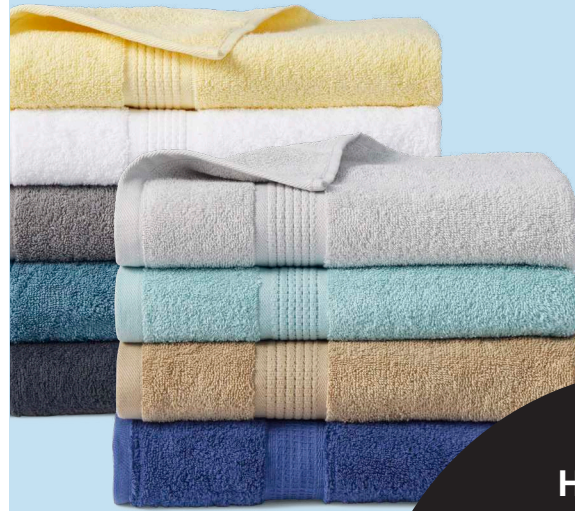

Holiday Home®
50"x60"
Rolled Throw

$4.99

With Card
Reg. 9.99