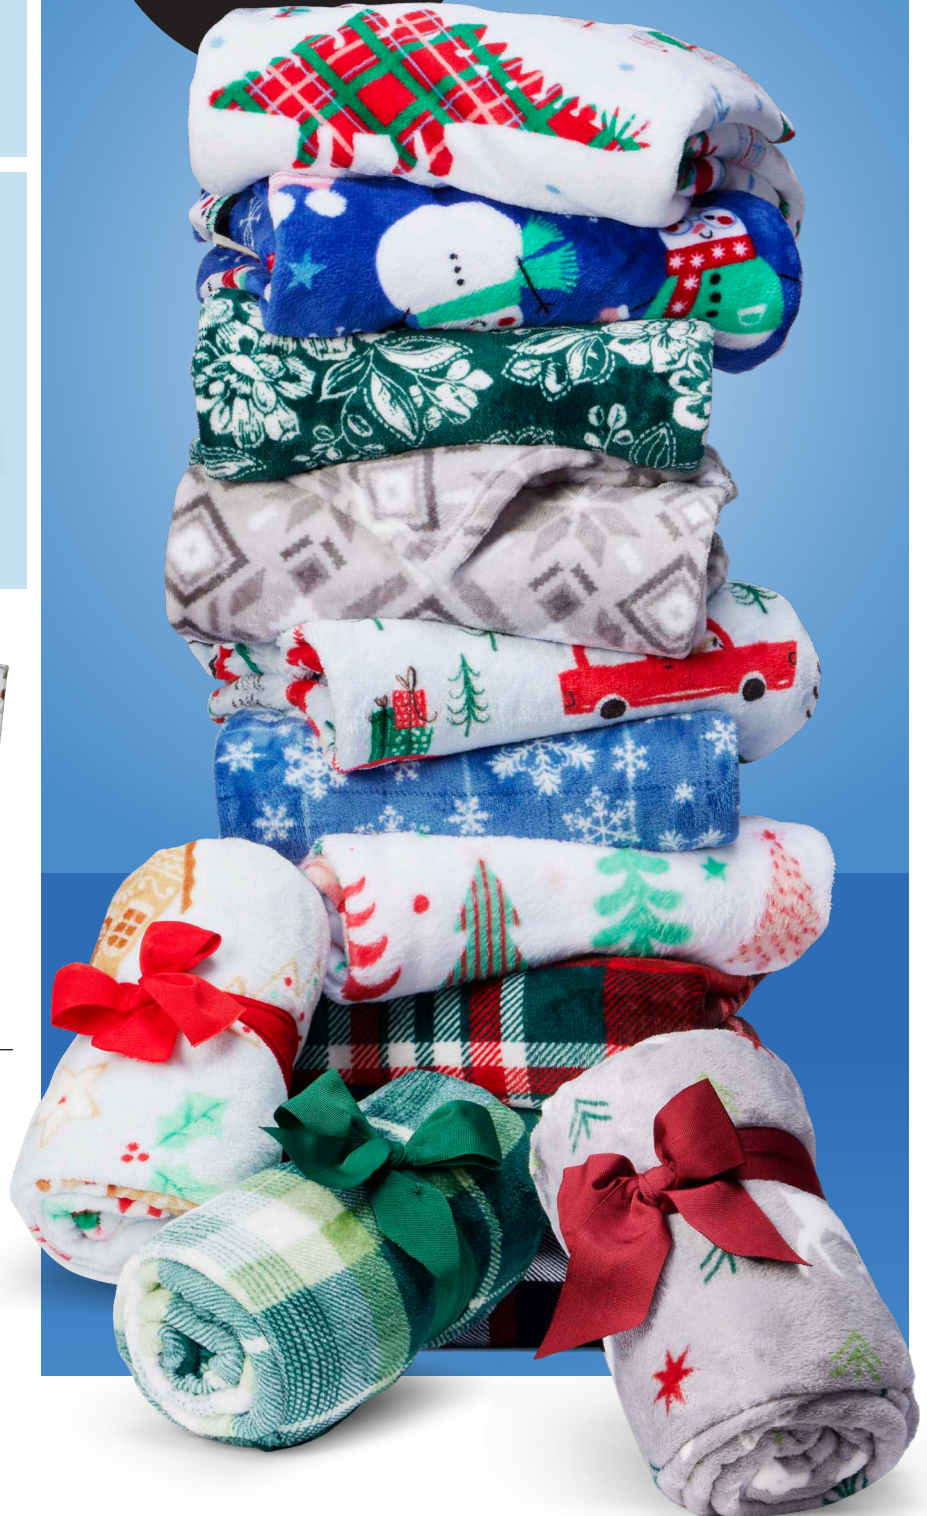

Holiday Home®
Décor Pillow
& Throw Set
\$12⁴⁹
With Card

Everyday Living®
Bath
Accessories
\$2⁹⁹ & Up
With Card

\$3⁹⁹
With Card

Holiday Home®
50"x60" Rolled Throw

Holiday Home™

Savings are from Regular Prices, unless otherwise noted. Select Offers are with Card. Seasonal selection varies by store and is limited to stock on hand.