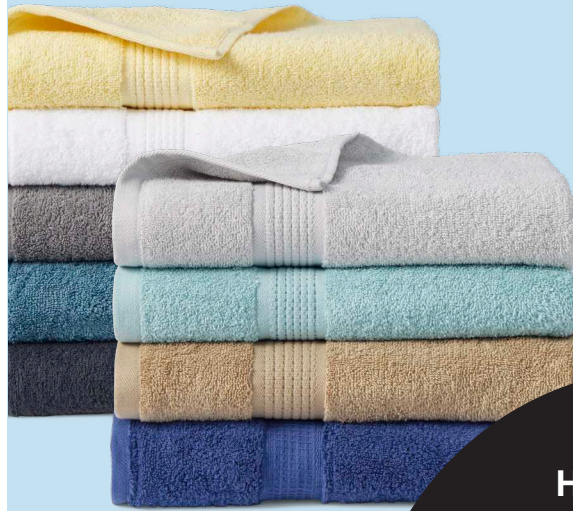

Holiday Home®
50"x60"
Rolled Throw

$3⁹⁹

With Card
Reg. 9.99