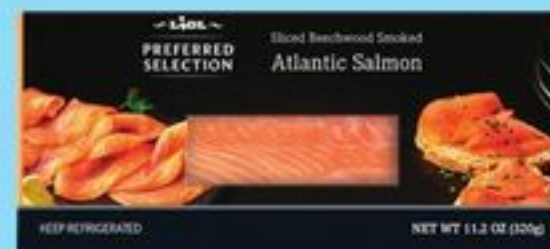

12.99
ea.

Lidl Preferred Selection
sliced beechwood smoked
Atlantic salmon
• 11.2 oz.
No. 204262