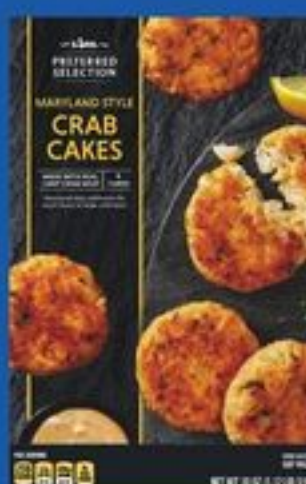

19.99
ea.

Lidl Preferred Selection frozen
Maryland style crab cakes
• 6 ct.
• 18 oz.
No. 200825