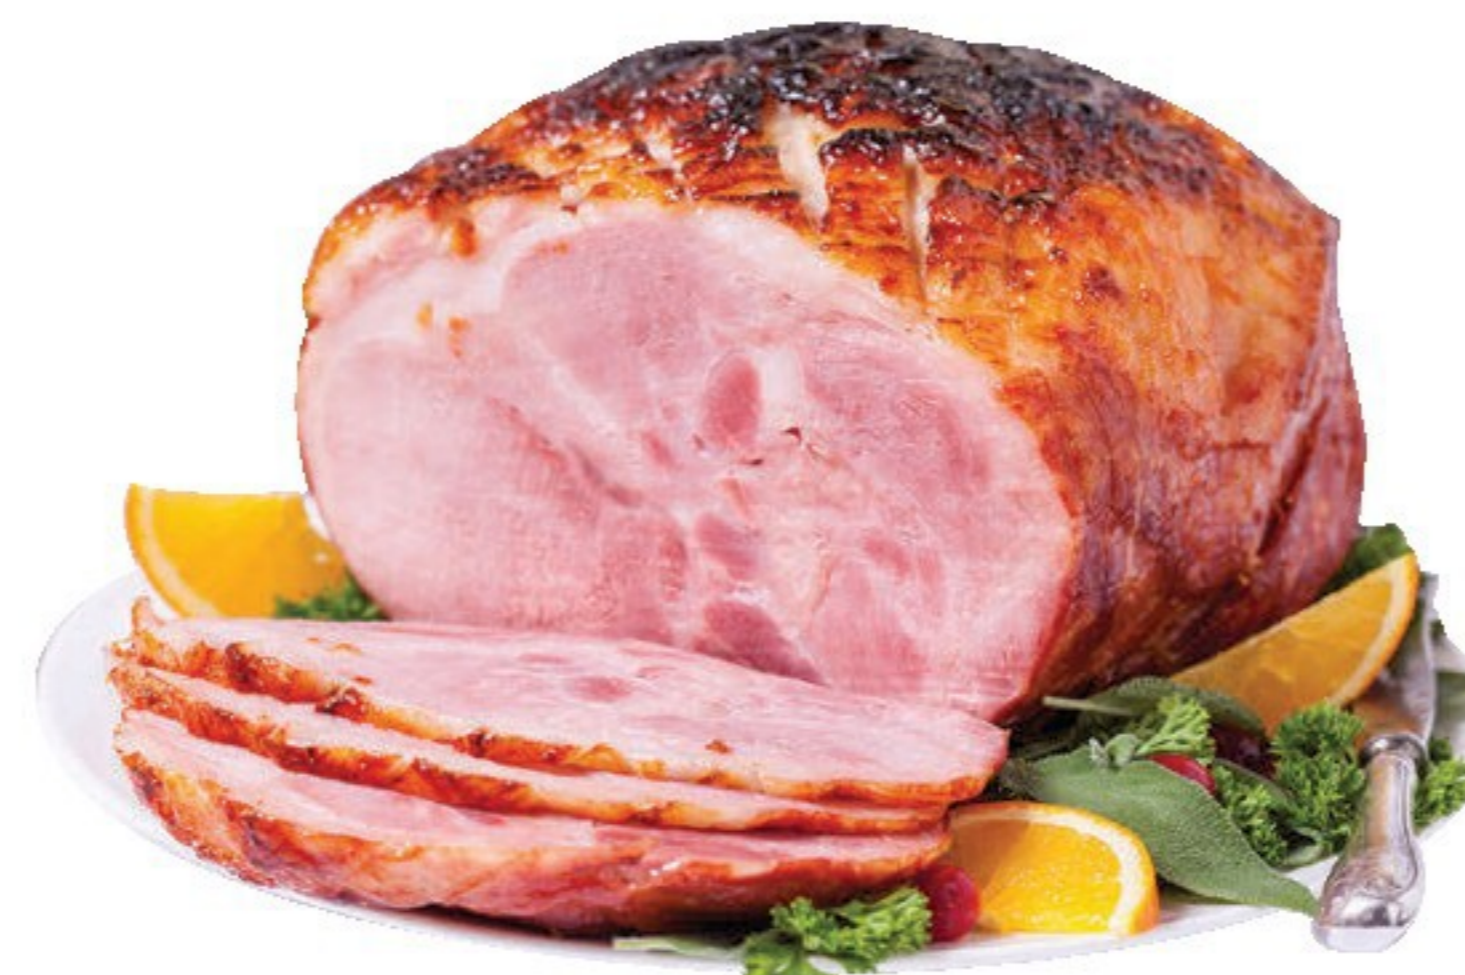

Select
Skinless, Shankless
**John Morrell
Ham**

2⁹⁹
lb