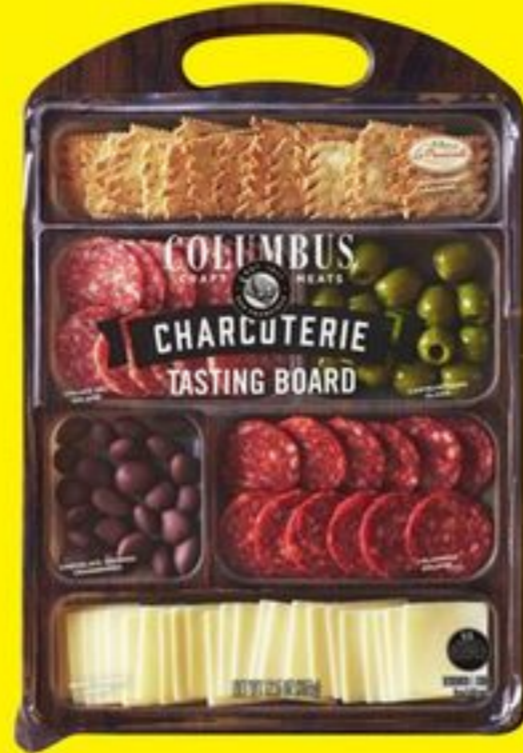

No. 214407

ENTERTAINING ESSENTIALS

knife and stand included

99⁹⁹ ea.

Noel® Serrano ham leg
• 1 ct.
No. 7129611

13⁹⁹ ea.

Columbus charcuterie tasting board
• 12.5 oz.
No. 7008407

2⁹⁹ ea.

Artikaas® Gouda starting at
• choose from smoked or vintage aged 18 months
• 6 oz.
No. 7150626 - 7150627

9⁹⁹ ea.

SAVE \$3.32
Lidl Preferred Selection jamón serrano dry cured ham, family pack
• 8 oz.
No. 231348