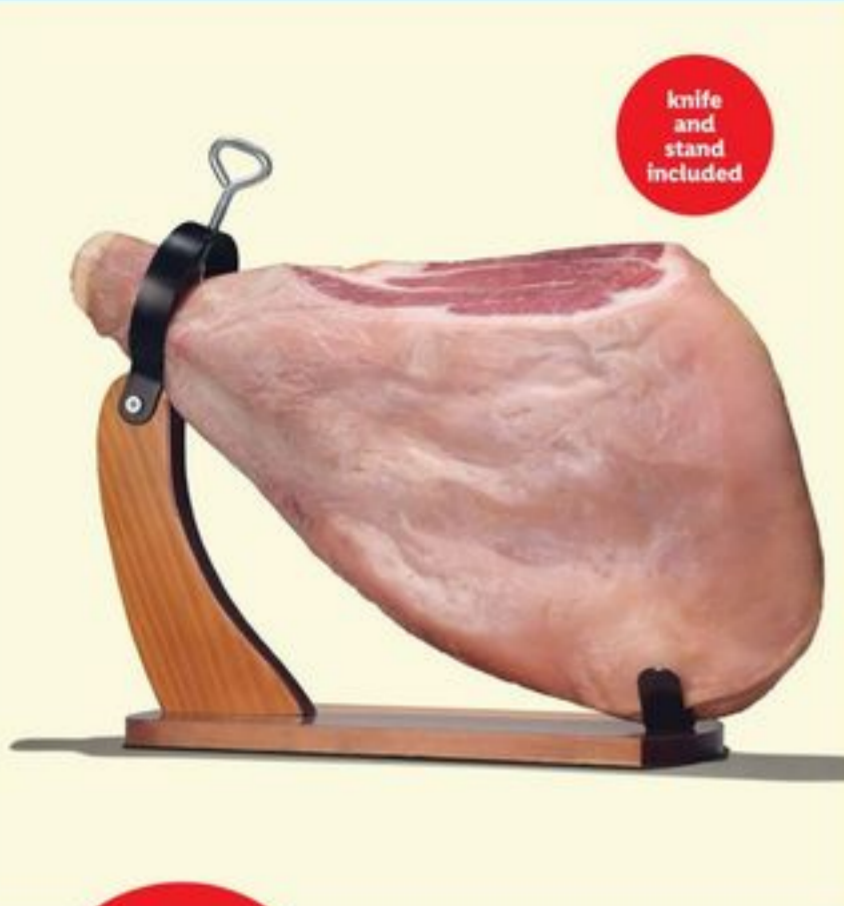

SAVE 70¢

with myLidl
ultra strong paper bowls

• 25 ct.

No. 7006582

1⁴⁹
ea.

SAVE 60¢

with myLidl
premium everyday napkins

• 100 ct.

No. 214407

ENTERTAINING ESSENTIALS

knife and stand included

99⁹⁹ ea.

Noel® Serrano ham leg
• 1 ct.
No. 7129611

13⁹⁹ ea.

Columbus charcuterie tasting board
• 12.5 oz.
No. 7008407

2⁹⁹ ea.