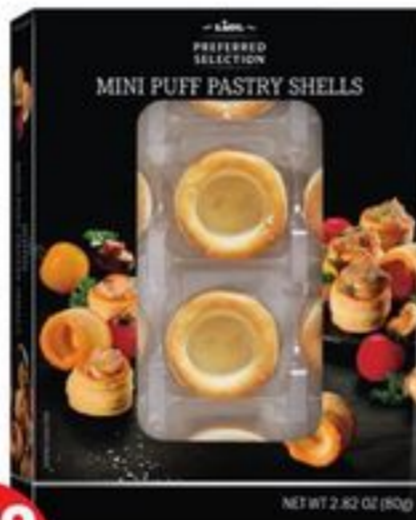

Artikaas® Gouda starting at
• choose from smoked or vintage aged 18 months
• 6 oz.
No. 7150626 - 7150627

9⁹⁹ ea.

SAVE \$3.32
Lidl Preferred Selection jamón serrano dry cured ham, family pack
• 8 oz.
No. 231348

4⁹⁹ ea.

Principe™ prosciutto di San Daniele DOP
• 3 oz.
No. 7136579

4⁹⁹ ea.

Lidl Preferred Selection chorizo Español
• 4 oz.
No. 7000448

4²⁹ ea.

Kii Naturals™ artisan crisps
• choose from cranberry pumpkin seed or date and walnut
• 5.3 oz.
No. 7130333 - 7130334

5⁹⁹ ea.

Lidl Preferred Selection frozen breaded butterfly shrimp
• 12 oz.
No. 238720

10⁹⁹ ea.

Lidl Preferred Selection frozen Maryland style mini crab cakes
• 18 ct.
• 9 oz.
No. 7008464

1⁹⁹ ea.

Lidl Preferred Selection mini puff pastry shells
• 2.82 oz.
No. 212347