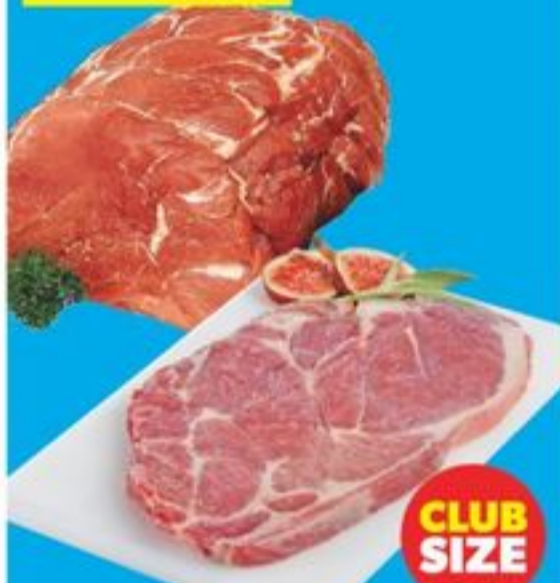

10⁹⁹
LB
24.23/KG

**PC[®] FREE FROM[®]
BONELESS, SKINLESS
CHICKEN BREAST**
FRESH
20021992_02

\$15

CHICKEN BREAST FILLET
BONELESS SKINLESS, FRESH, UP TO 925 G
2006943_04

8⁹⁹

**PC[®] FREE FROM[®]
BREAKFAST SAUSAGES**
SELECTED VARIETIES, 750 G
2006444_04

LIMIT 4
OVER LIMIT PAY
9.99 EA

4⁹⁹
LB
11.00/KG

**PC[®] FREE FROM[®] PORK
SHOULDER BLADE
STEAK OR ROAST**
20061907_02

**CLUB
SIZE**

11⁹⁹

**MARCANGELO
SKEWERS OR PC[®]
WORLD OF FLAVORS[®]
PORK LOIN ROAST**
SELECTED VARIETIES, 480-800 G
2006246_04/2006865_04