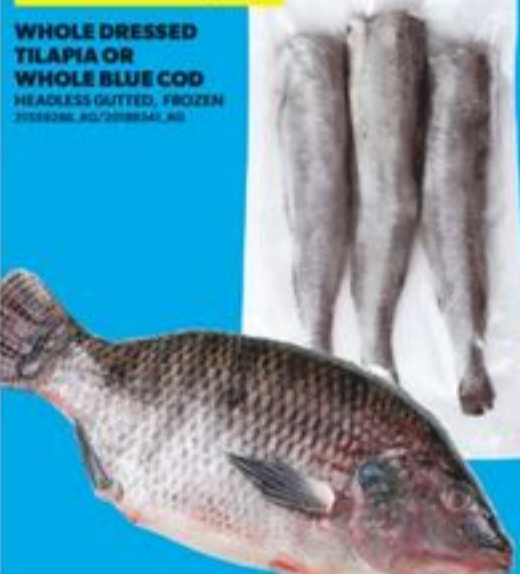

14⁹⁹
LB
33.05/KG

**WILD SOCKEYE
SALMON FILLETS**
FROZEN OR THAWED
FOR YOUR CONVENIENCE
20064773_02

27⁹⁹

**PC[®] COOKED
PEELED LARGE PACIFIC
WHITE SHRIMP**
FROZEN, 31-40/LB, 1.5 KG
20064622_04

LIMIT 4
OVER LIMIT PAY
34.99 EA

**CLUB
SIZE**

\$3
LB
6.61/KG

**Blue Cod
Morue bleue**

**WHOLE DRESSED
TILAPIA OR
WHOLE BLUE COD**
HEADLESS GUTTED, FROZEN
20066206_02/2006344_02

SUPER FRESH

3.20
/100 G

PC[®] SERVICE SLICED
GENOVA SALAMI
SELECTED VARIETIES
200/107 EA