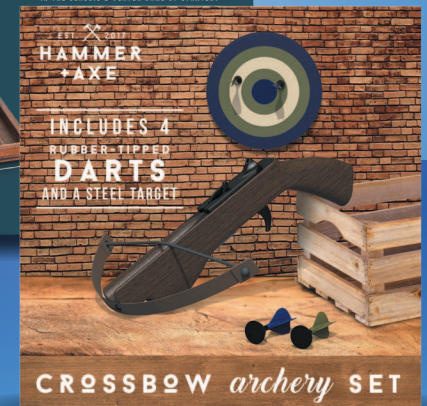

★ ★ $19⁹⁹

With Card

Nifty Home Essentials Boxed Gift and Hammer & Axe Boxed Gift

Reg. $40

Nifty Games Boxed Gift & Black Series Boxed Gift

$9⁹⁹

With Card
Reg. $20