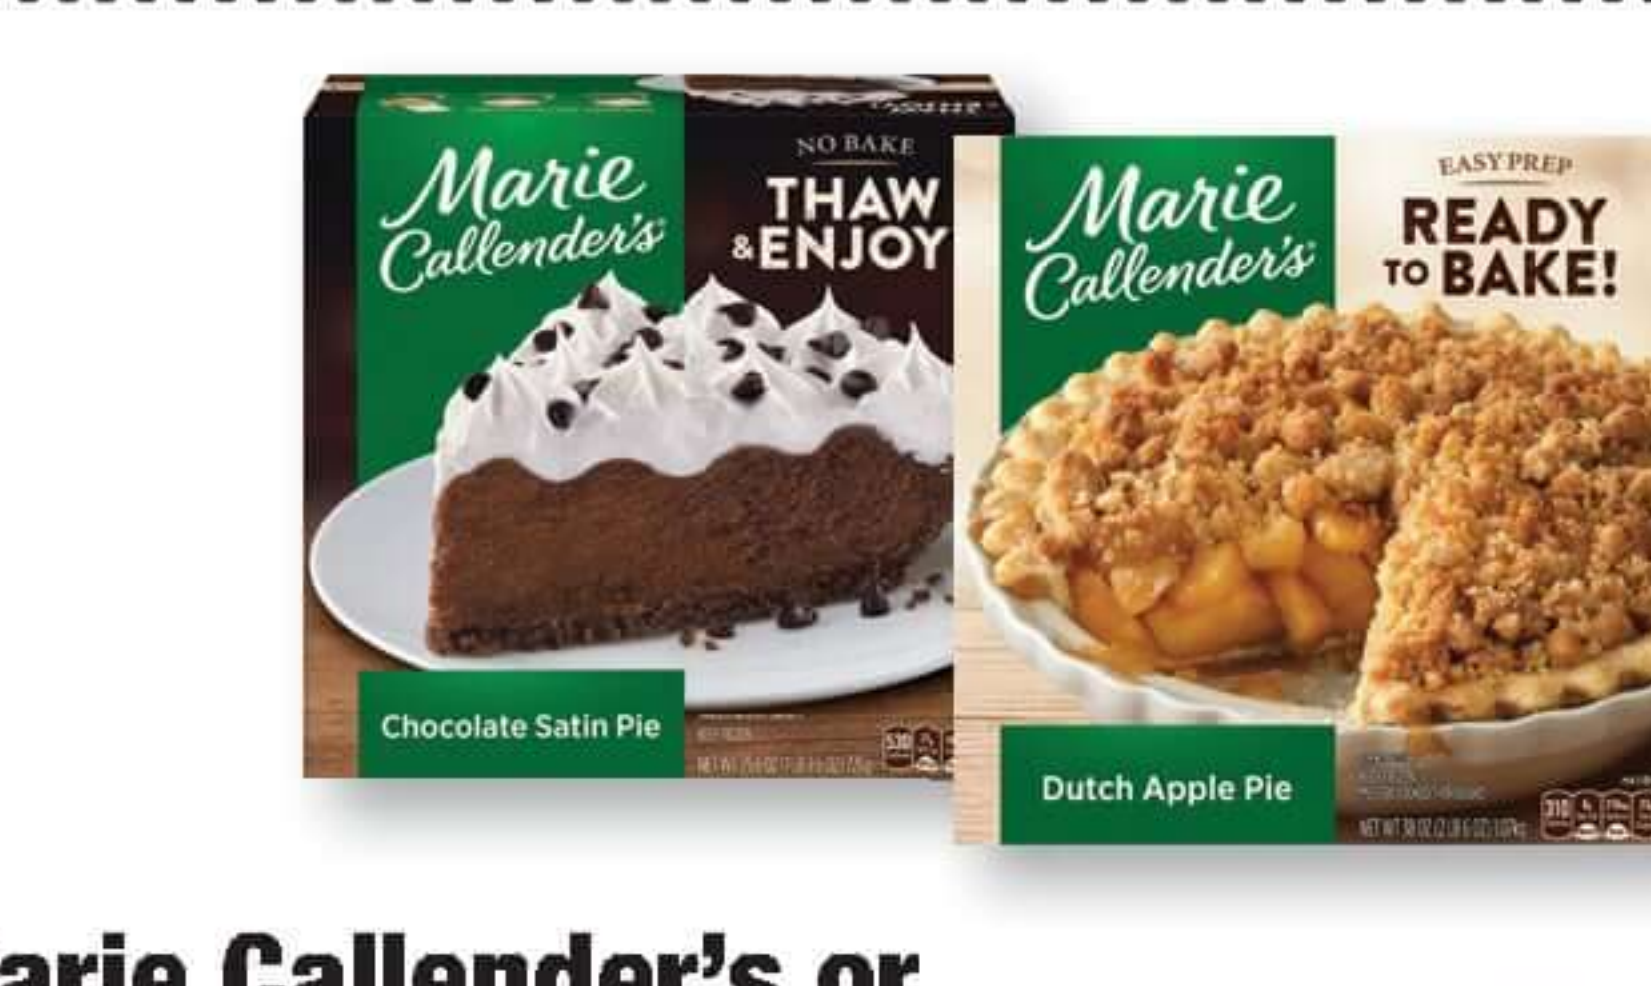

Marie Callender's or Dolly Parton's Pie
24.5-42 oz Marie Callender's or 21.6-24 oz Dolly Parton's, Selected Varieties **4.99**