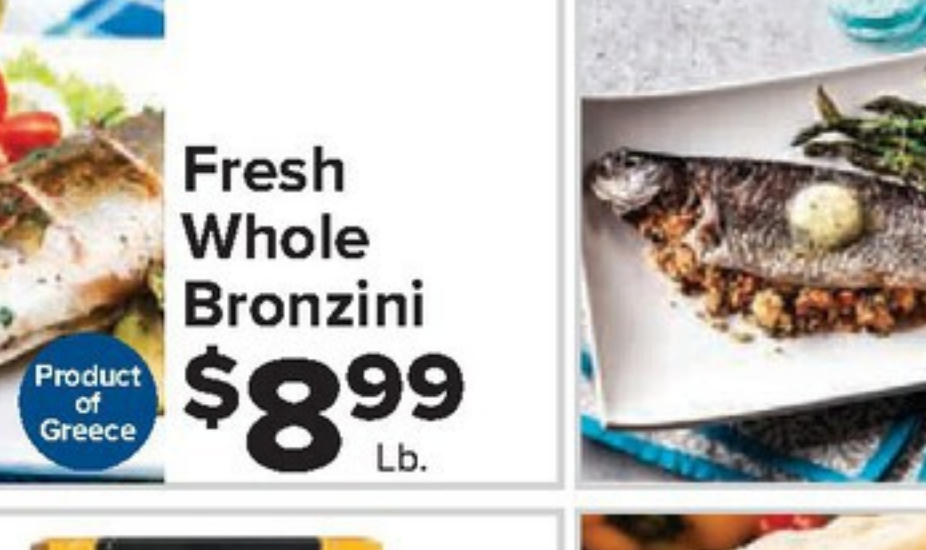

Fresh Whole Bronzini Product of Greece $8.99 Lb.