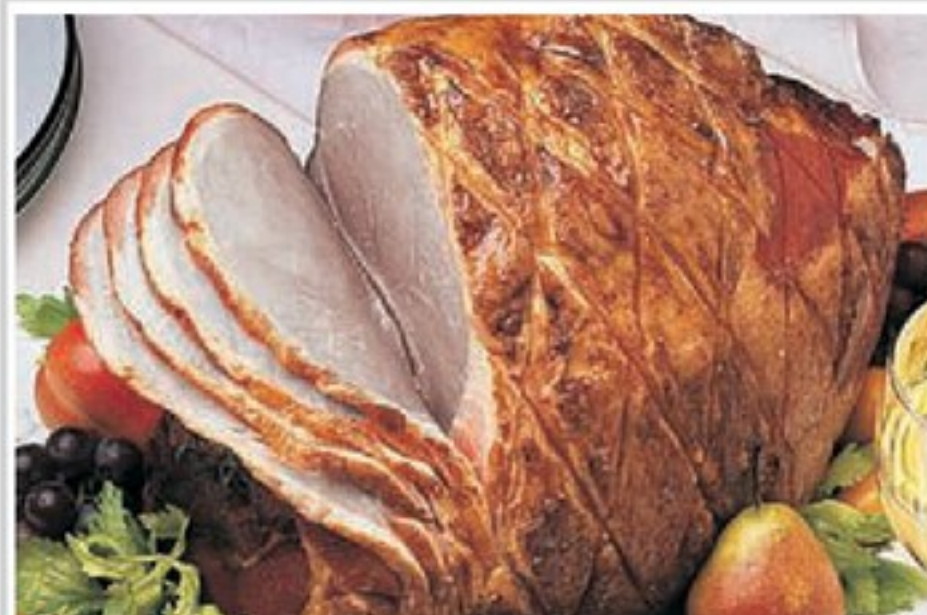

Pork Loin Rib or Loin End Chops On The Bone, 3 Lbs. or More \$2.29 Lb.

Whole Fresh Pork Ham On The Bone \$1.99 Lb.

Meatloaf Mix Store Made, Ground Beef, Veal & Pork \$3.99 Lb.

Whole Pork Shoulder Smoked Picnic Fresh \$2.49 Lb.