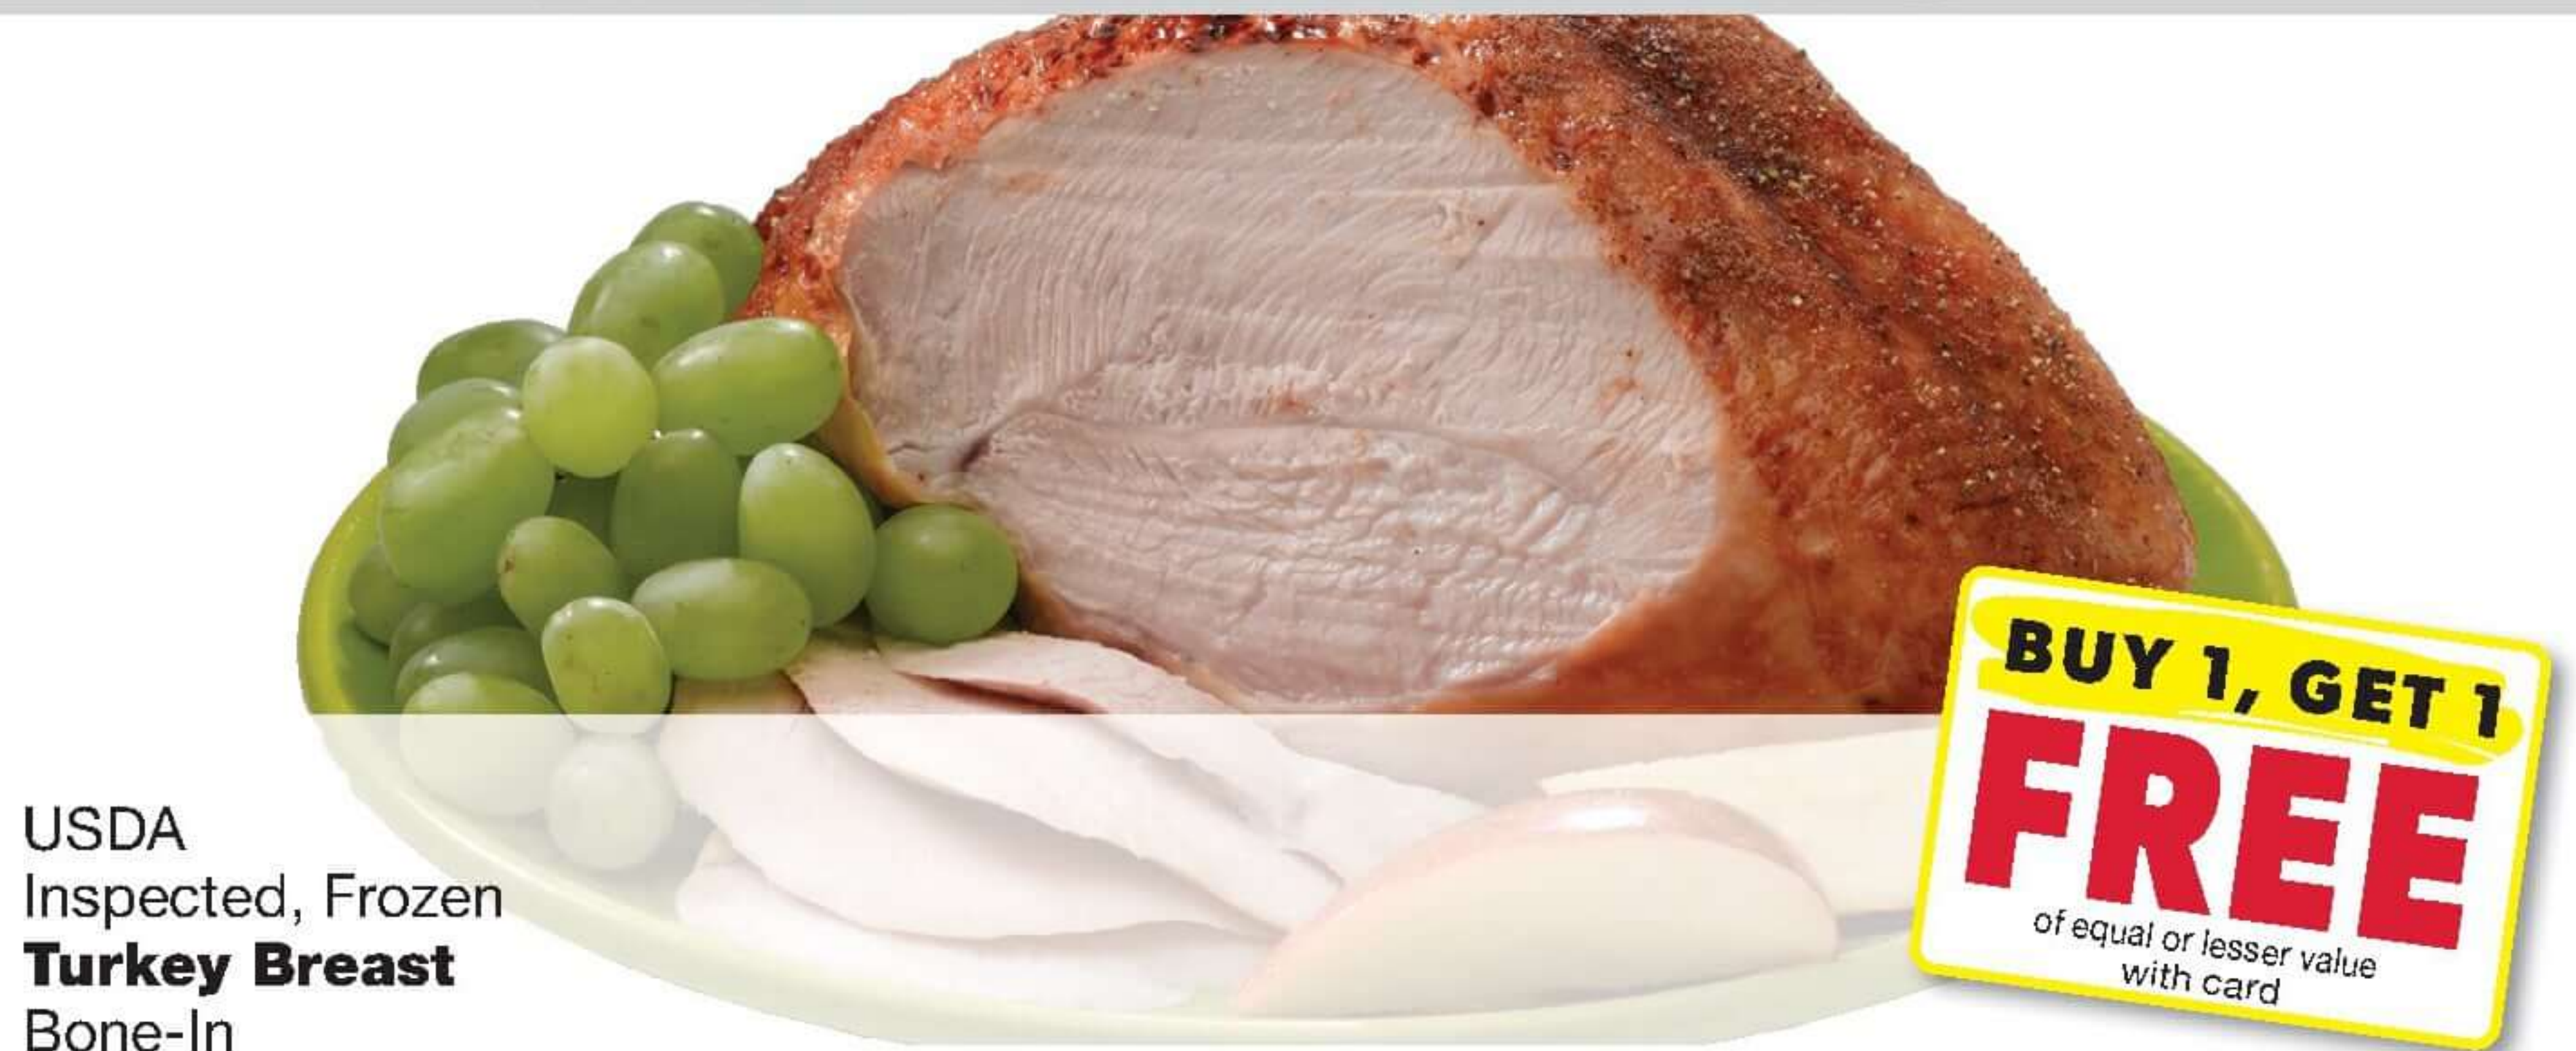

USDA Inspected, Frozen
Turkey Breast Bone-In

BUY 1, GET 1 FREE
of equal or lesser value with card