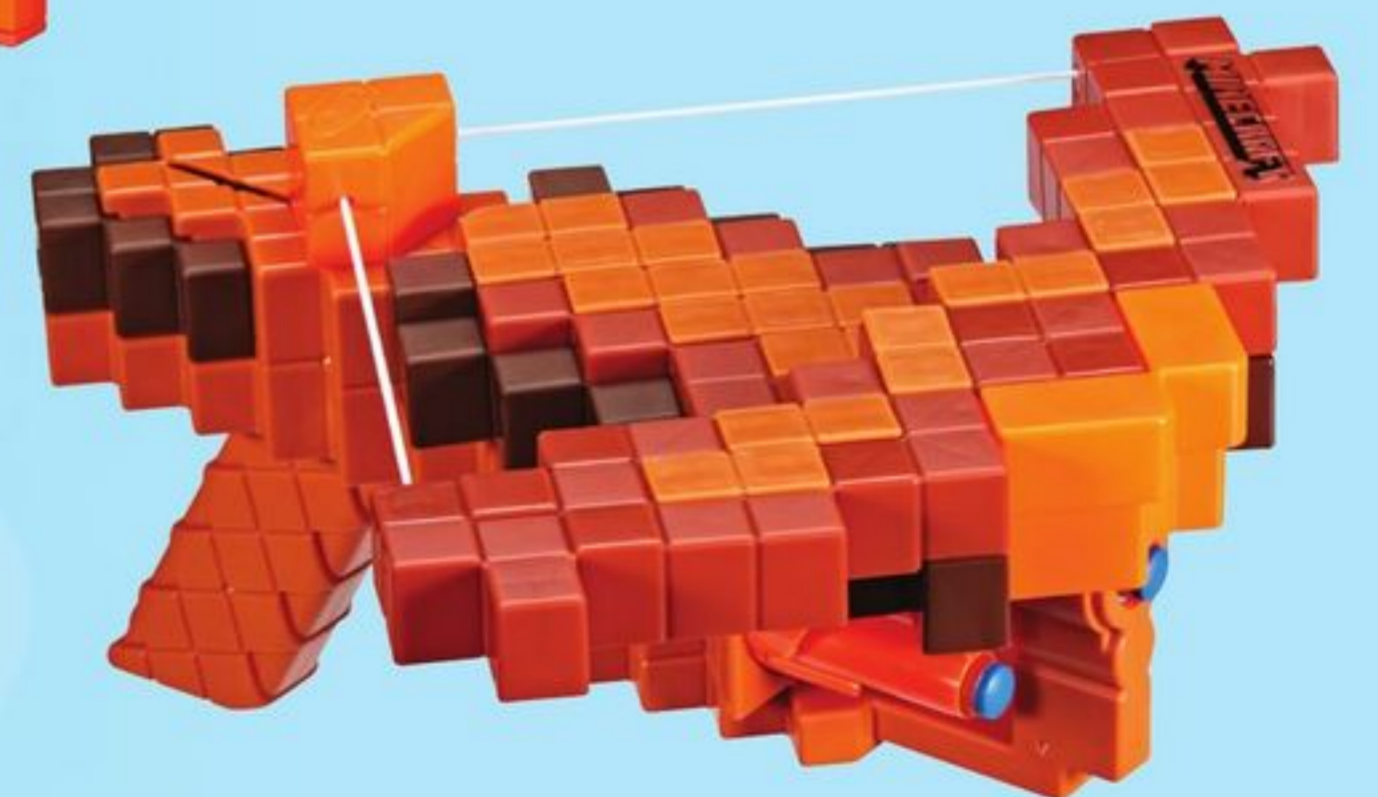

SAVE 15%
33.99
NEW NERF N SERIES
SHADOW STORM BLASTER.
150-1797-0. After-sale
price 39.99

GREAT VALUE
37.99
NEW NERF MINECRAFT
PILLAGER'S DART-BLASTING
CROSSBOW. 150-1786-6.