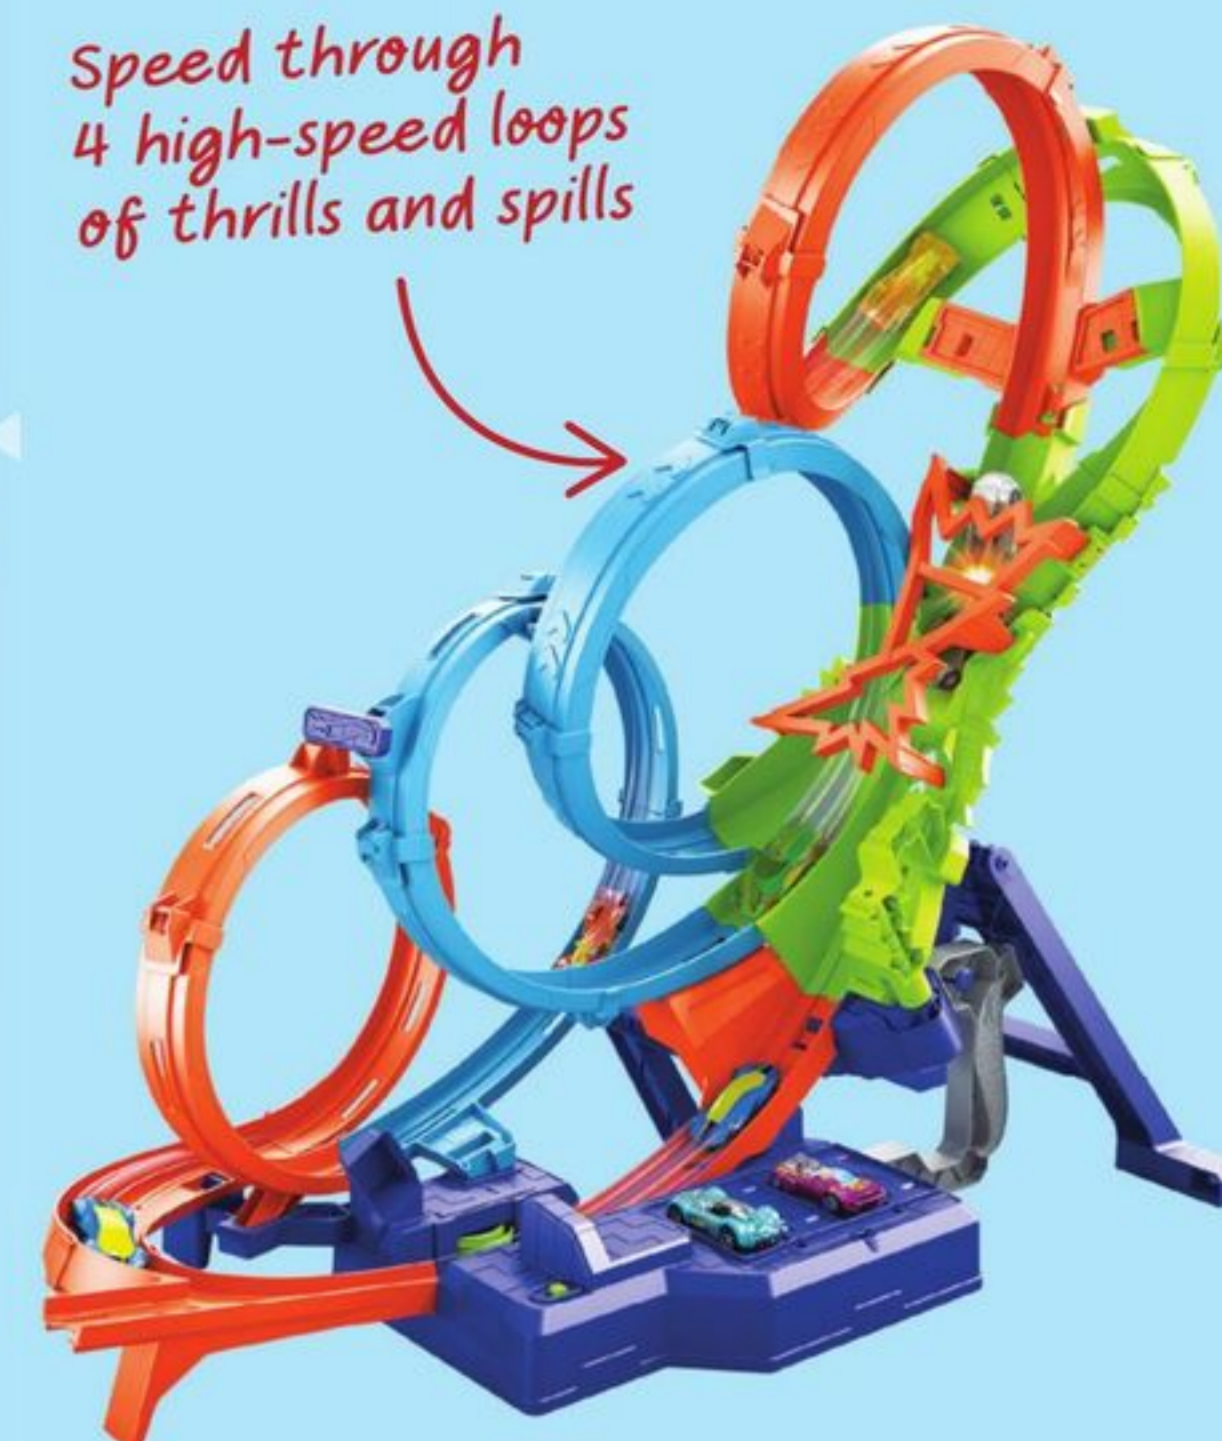

MEGA GROSS MINIS

NEW

GREAT VALUE ZURU MEGA GROSS MINIS SERIES 2.
150-1744-6...**9.99**

HOT WHEELS

SAVE \$5
44⁹⁹

NEW
HOT WHEELS
FLUSH & GO
SKATE BOWL.

150-1774-4.
After-sale price
49.99

Speed through
4 high-speed loops
of thrills and spills