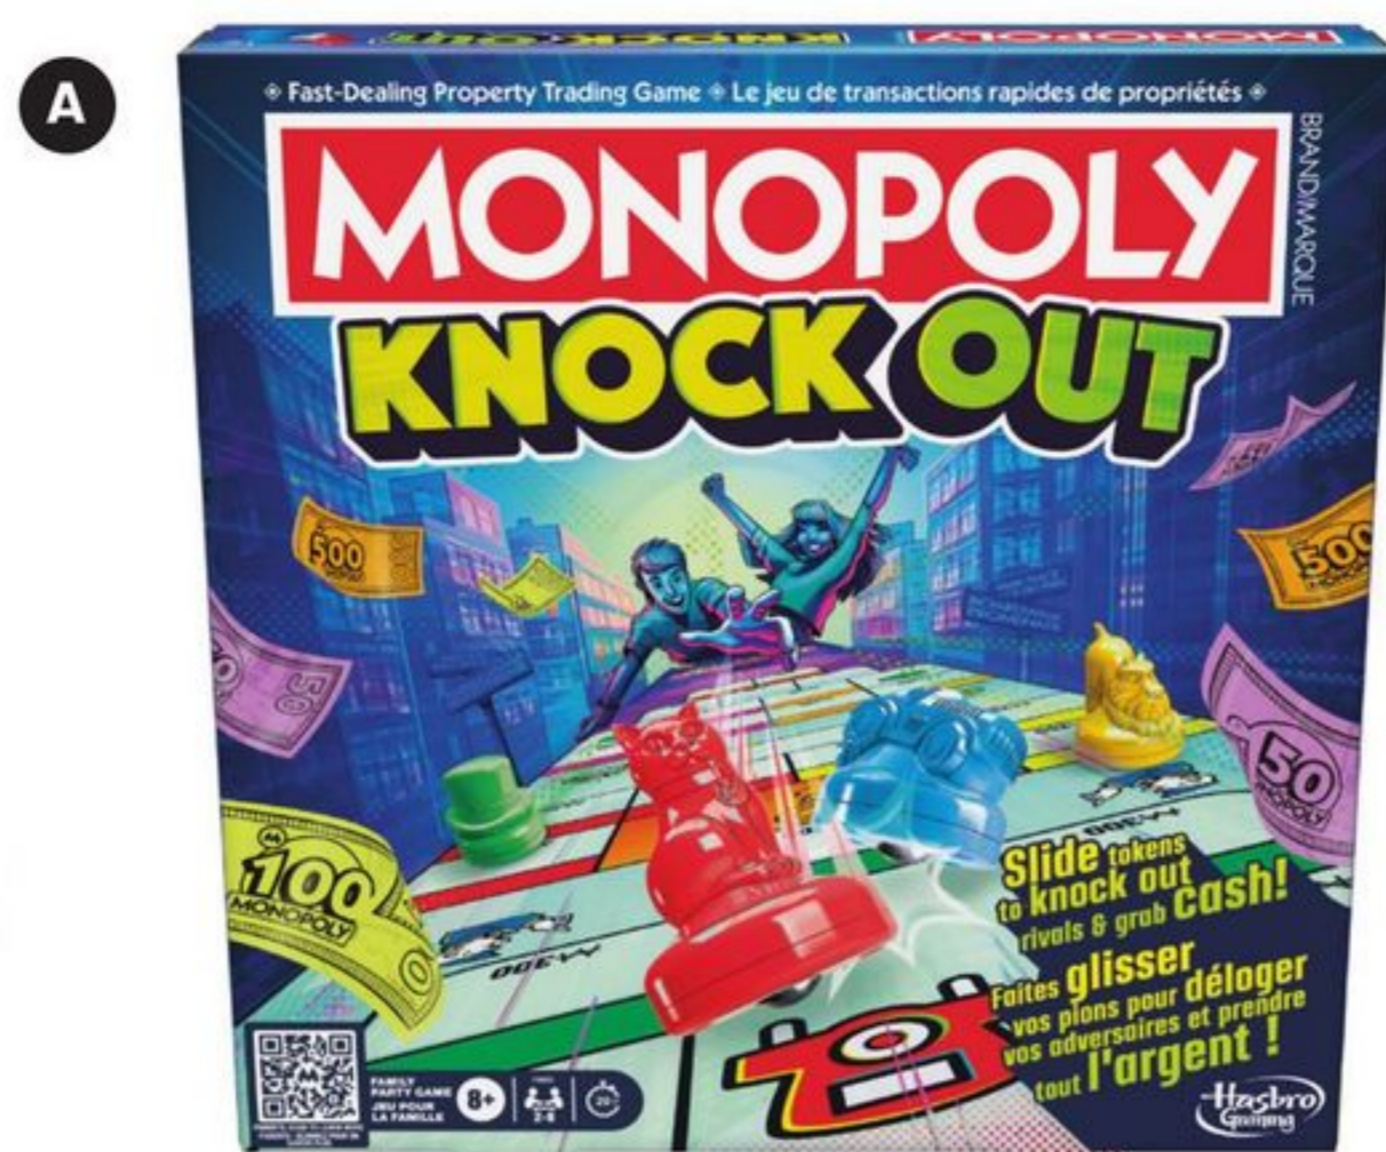

A. SAVE 25% MONOPOLY KNOCKOUT.

150-0821-8...**19.99**
After-sale price 27.99

B. SAVE $5 NEW DROP TRIVIA.

150-1649-4...**29.99**
After-sale price 34.99

C. SAVE $5 NEW HASBRO ELECTRONIC BATTLESHIP.

150-1650-8...**53.99**
After-sale price 59.99

Equipped with lights, sounds & special attacks

D. SAVE 40% GRAVITRAX TWIST ACTION SET. 50-9566-0.
89.99 After-sale price 159.99

E. SAVE 20% GRAVITRAX JUNIOR MY JUNGLE STARTER SET. 150-1642-8...**59.99** After-sale price 74.99

ELECTRONIC ARCADE

Whoa... feel all the action with vibrating bumpers!